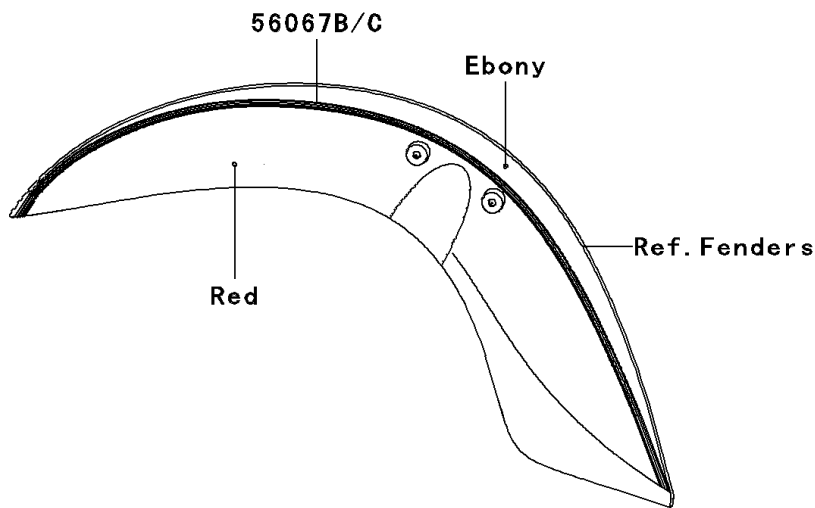

## PARTS DIAGRAM

Decals(Red/Ebony)(D6F)

F2861

## PARTS LIST

Decals(Red/Ebony)(D6F)

ITEM NAME	PART NUMBER	QUANTITY
MARK,FUEL TANK,LH (Ref # 56052)	56052-0810	1
MARK,FUEL TANK,RH (Ref # 56052A)	56052-0811	1
MARK,SIDE COVER,RH,KAWASAKI (Ref # 56052B)	56052-0812	1
MARK,PLATE (Ref # 56052C)	56052-0851	1
MARK,BACKREST (Ref # 56052D)	56052-0852	1
PATTERN,FUEL TANK,LH (Ref # 56067)	56067-0867	1
PATTERN,FUEL TANK,RH (Ref # 56067A)	56067-0868	1
PATTERN,FR FENDER,LH (Ref # 56067B)	56067-0869	1
PATTERN,FR FENDER,RH (Ref # 56067C)	56067-0870	1
PATTERN,RR FENDER,LH (Ref # 56067D)	56067-0871	1
PATTERN,RR FENDER,RH (Ref # 56067E)	56067-0872	1