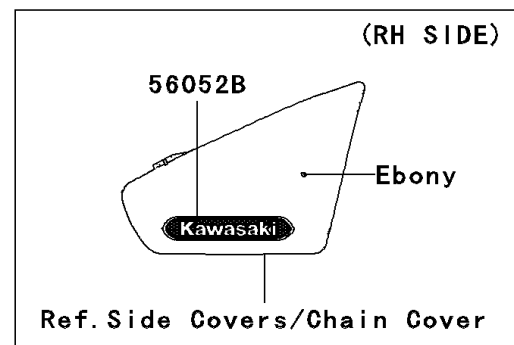

## PARTS DIAGRAM

Decals(Red/Ebony)(D6F)

F2861

## PARTS LIST

Decals(Red/Ebony)(D6F)

ITEM NAME	PART NUMBER	QUANTITY
MARK,FUEL TANK,LH (Ref # 56052)	56052-0810	1
MARK,FUEL TANK,RH (Ref # 56052A)	56052-0811	1
MARK,SIDE COVER,RH,KAWASAKI (Ref # 56052B)	56052-0812	1
MARK,PLATE (Ref # 56052C)	56052-0851	1
MARK,BACKREST (Ref # 56052D)	56052-0852	1
PATTERN,FUEL TANK,LH (Ref # 56067)	56067-0867	1
PATTERN,FUEL TANK,RH (Ref # 56067A)	56067-0868	1
PATTERN,FR FENDER,LH (Ref # 56067B)	56067-0869	1
PATTERN,FR FENDER,RH (Ref # 56067C)	56067-0870	1
PATTERN,RR FENDER,LH (Ref # 56067D)	56067-0871	1
PATTERN,RR FENDER,RH (Ref # 56067E)	56067-0872	1