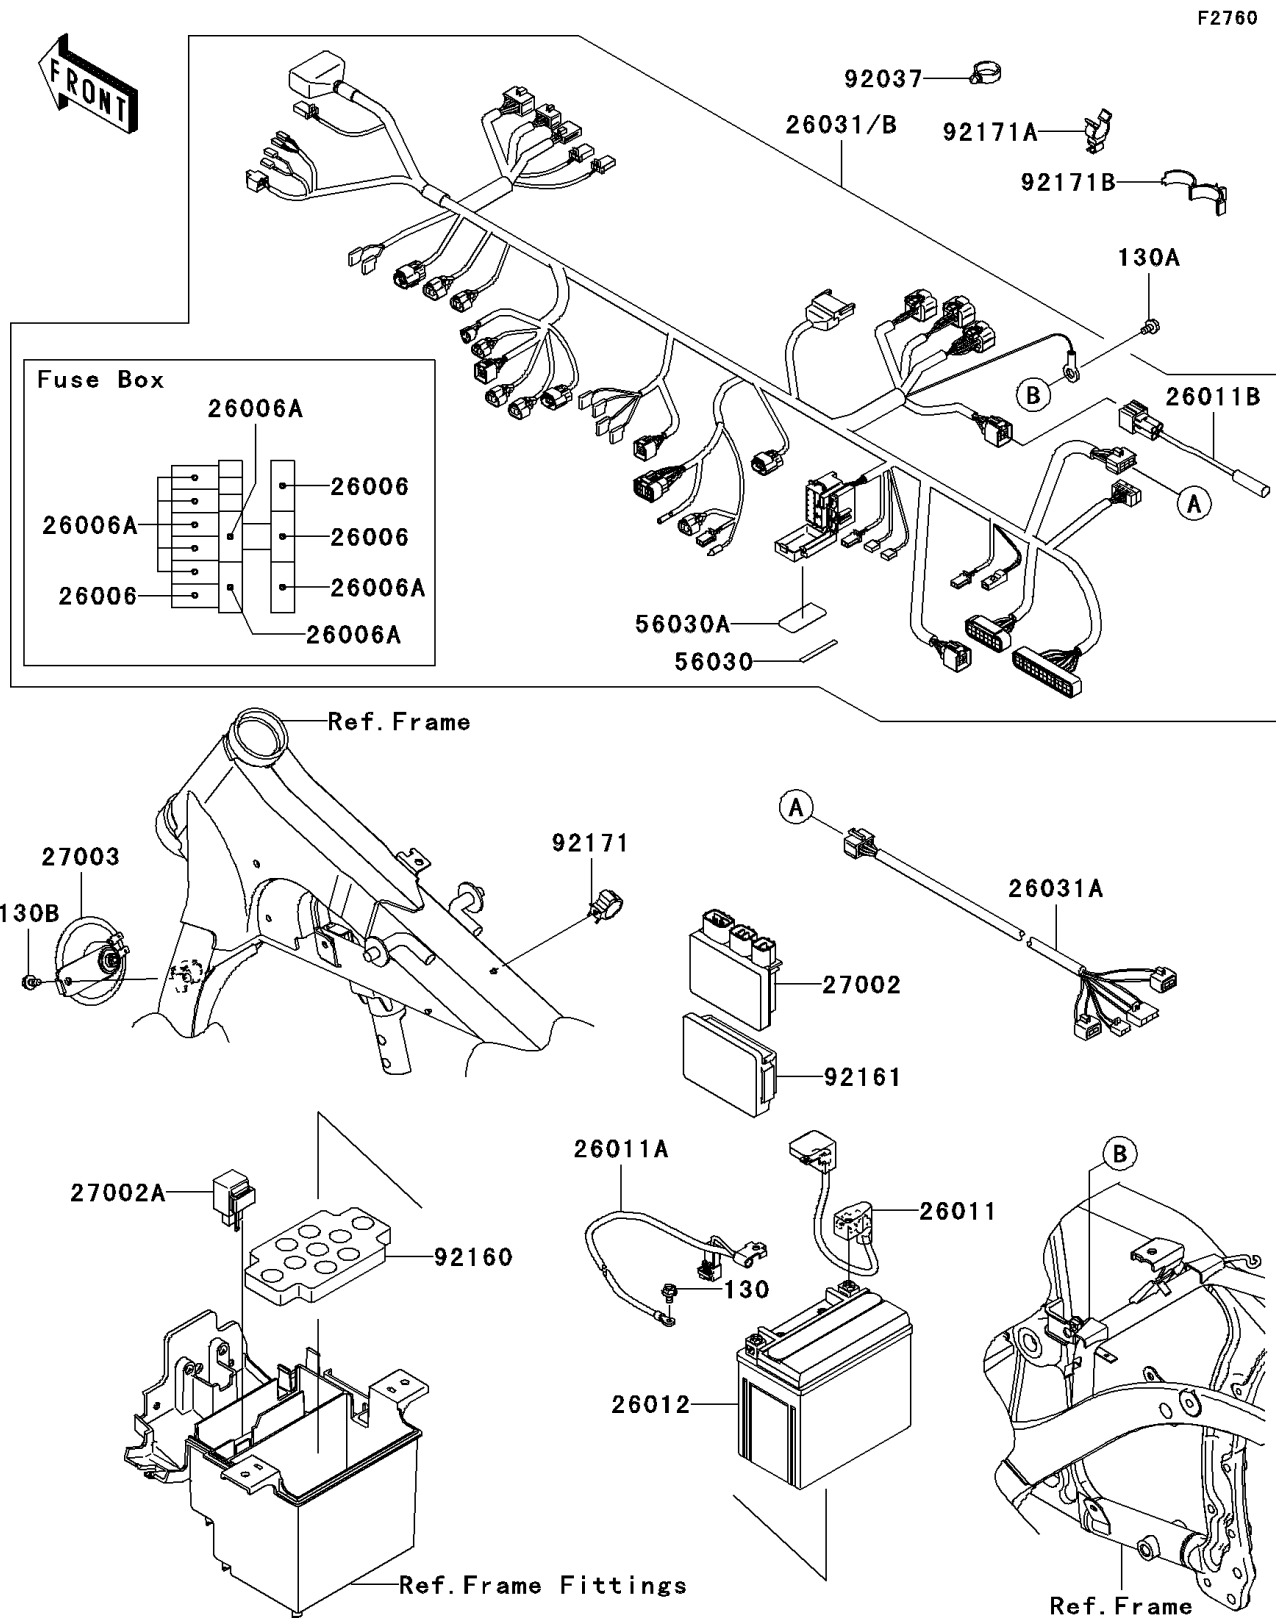

2008 Vulcan® 900 Classic LT

PARTS DIAGRAM

Chassis Electrical Equipment

2008 Vulcan® 900 Classic LT

PARTS LIST

Chassis Electrical Equipment

ITEM NAME

PART NUMBER

QUANTITY
