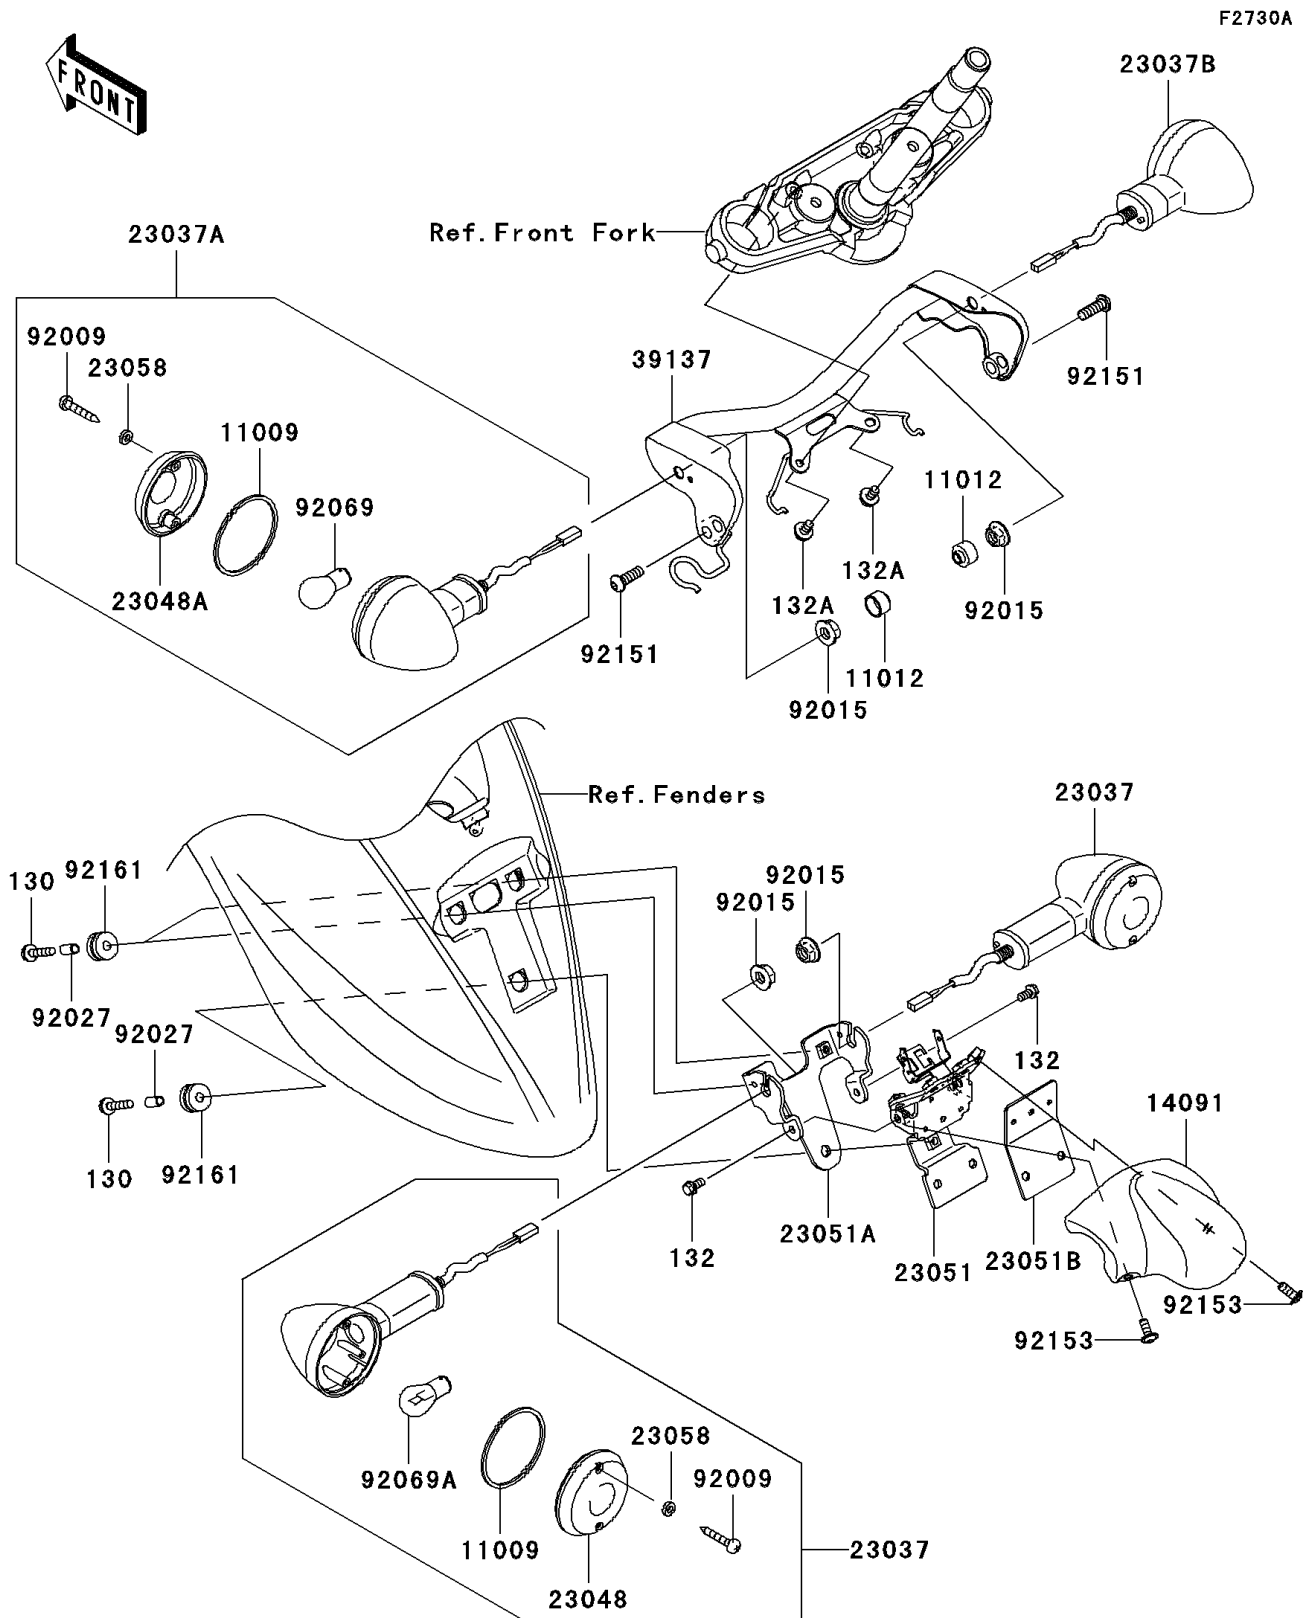

2010 Vulcan® 900 Classic LT

PARTS DIAGRAM

Turn Signals (JKAVN2D1 7A011497-)

2010 Vulcan® 900 Classic LT

PARTS LIST

Turn Signals (JKAVN2D1 7A011497-)

ITEM NAME

PART NUMBER

QUANTITY
