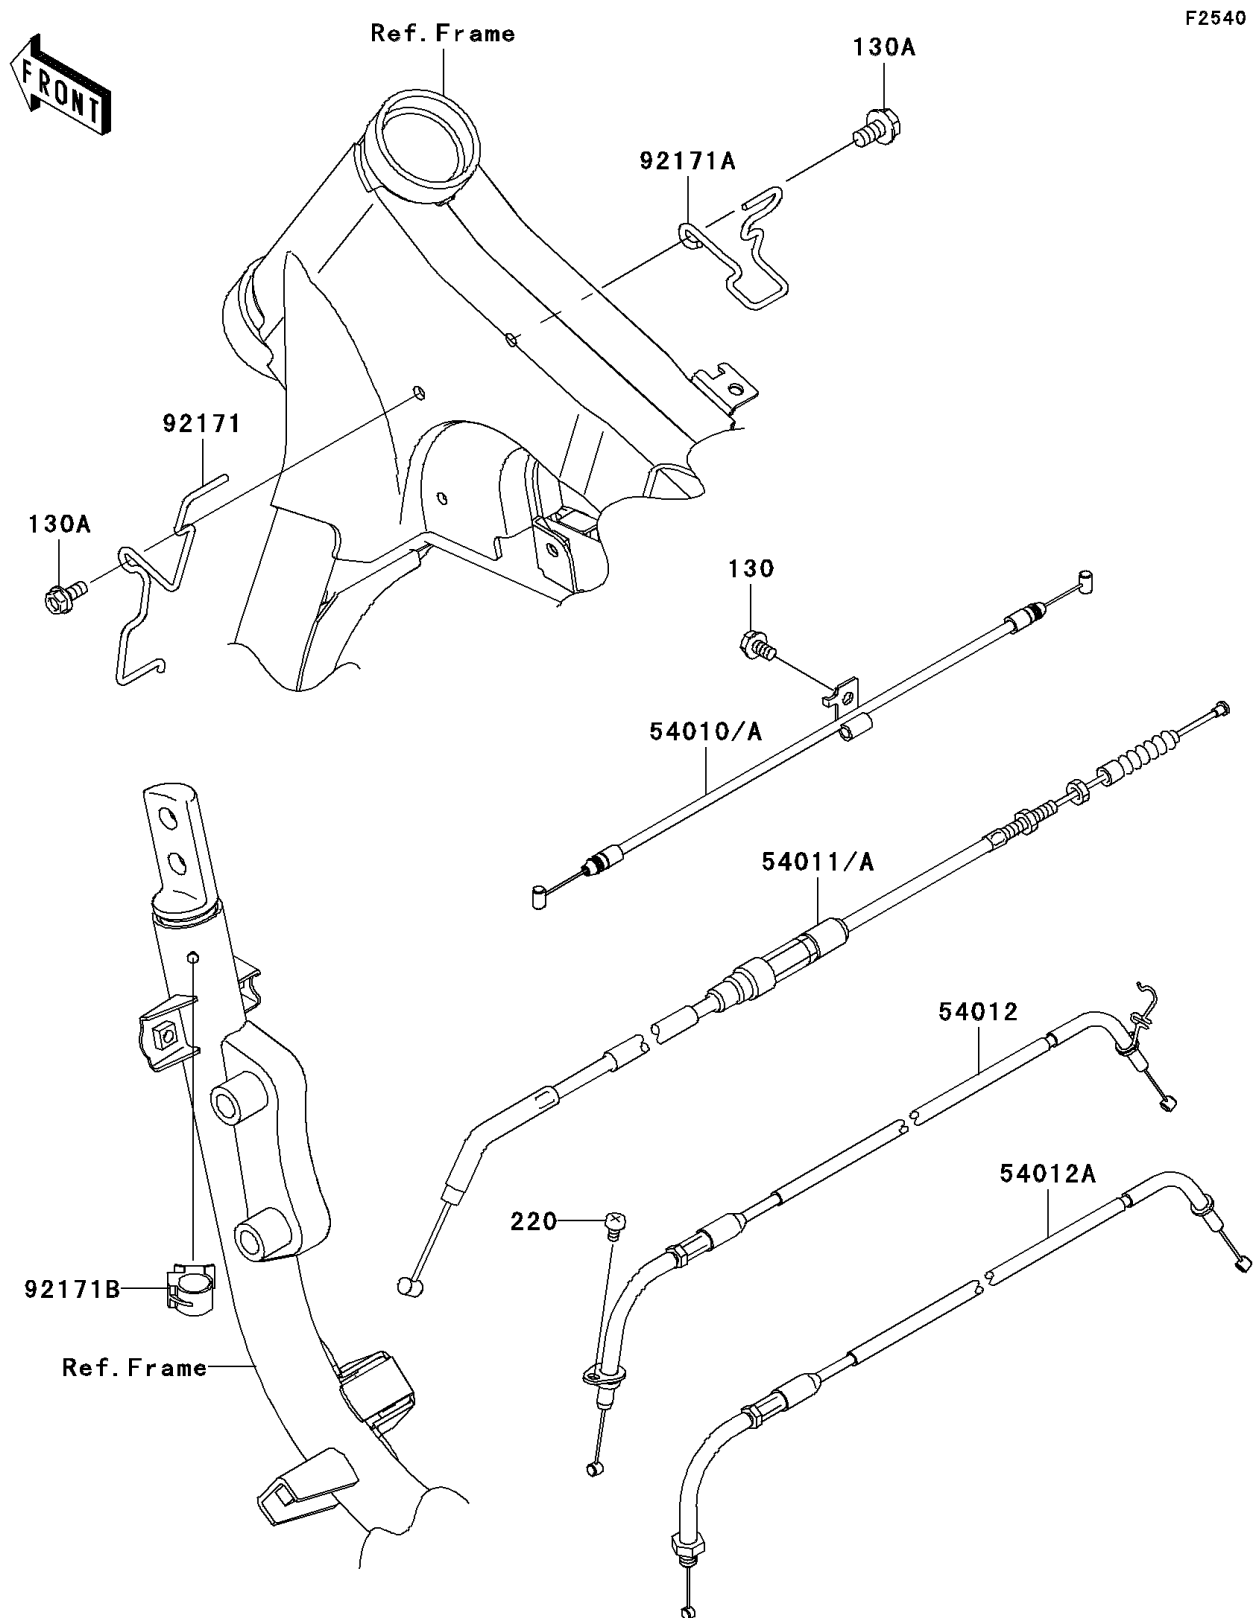

2007 Vulcan 900 Classic LT

PARTS DIAGRAM

Cables

2007 Vulcan 900 Classic LT

PARTS LIST

Cables

ITEM NAME

PART NUMBER

QUANTITY
