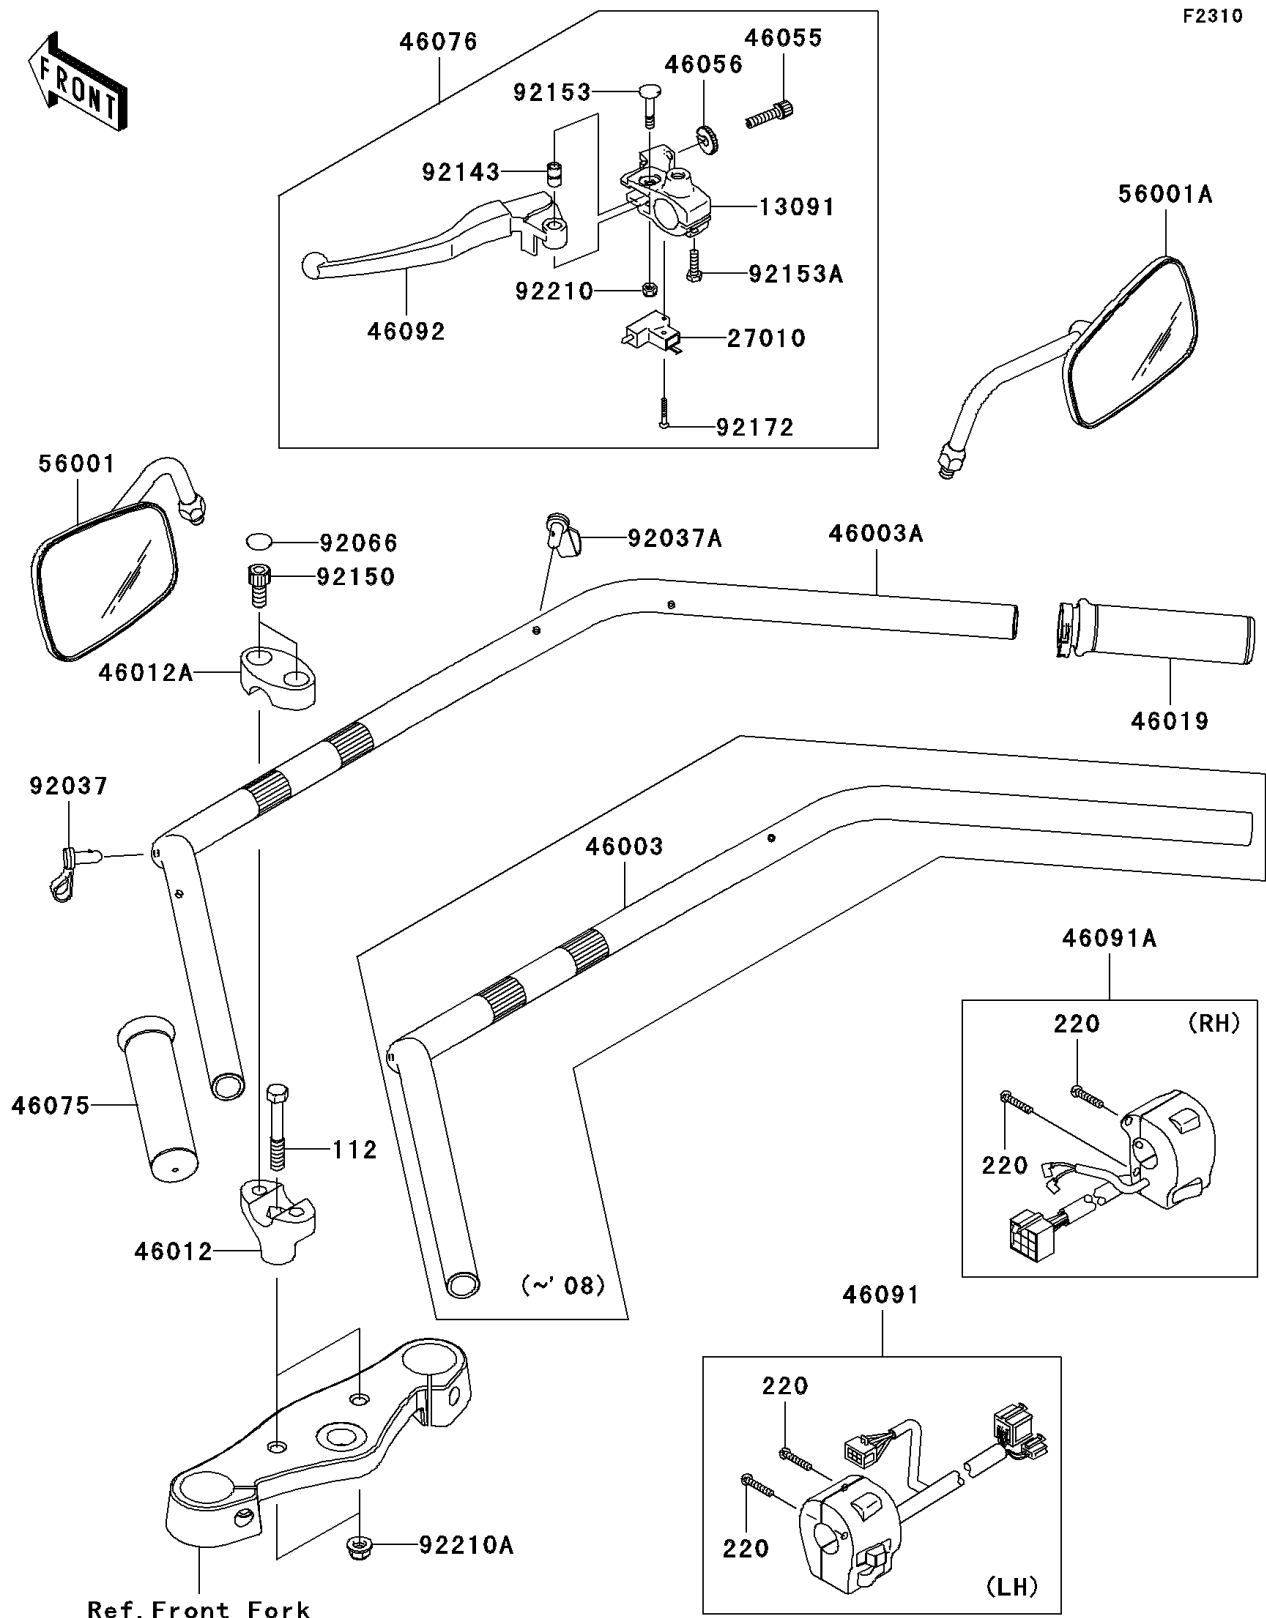

2007 Vulcan 900 Classic LT

PARTS DIAGRAM

Handlebar

2007 Vulcan 900 Classic LT

PARTS LIST

Handlebar

ITEM NAME

PART NUMBER

QUANTITY
