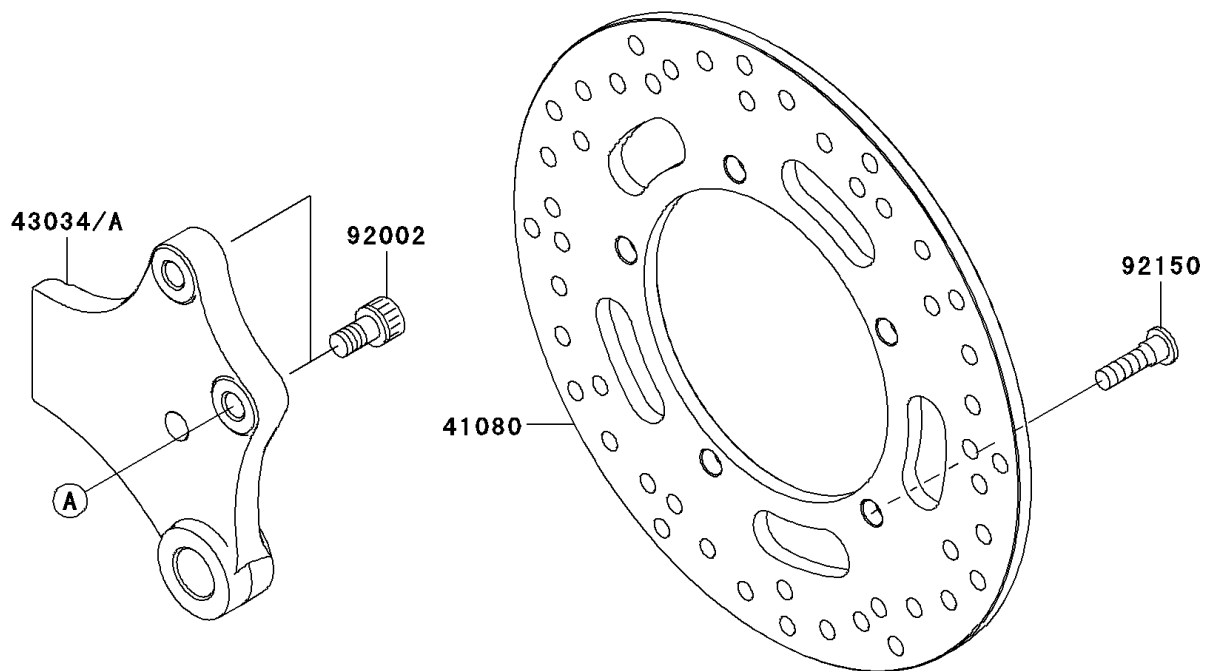

2010 Vulcan® 900 Classic LT

PARTS DIAGRAM

Rear Brake

F2294

2010 Vulcan® 900 Classic LT

PARTS LIST

Rear Brake

ITEM NAME	PART NUMBER	QUANTITY
-----------	-------------	----------
