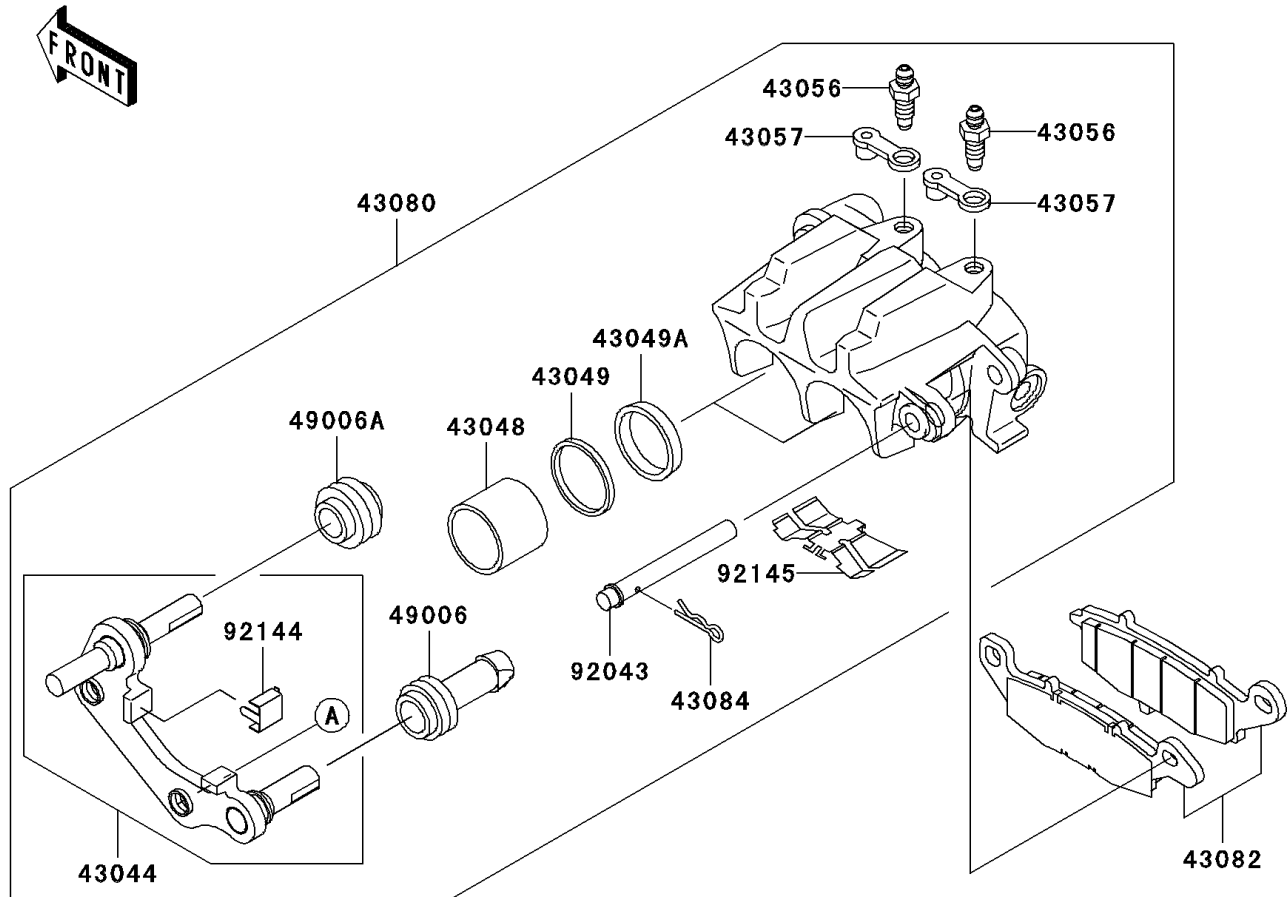

2010 Vulcan® 900 Classic LT

PARTS DIAGRAM

Rear Brake

F2294

2010 Vulcan® 900 Classic LT

PARTS LIST

Rear Brake

ITEM NAME	PART NUMBER	QUANTITY
-----------	-------------	----------
