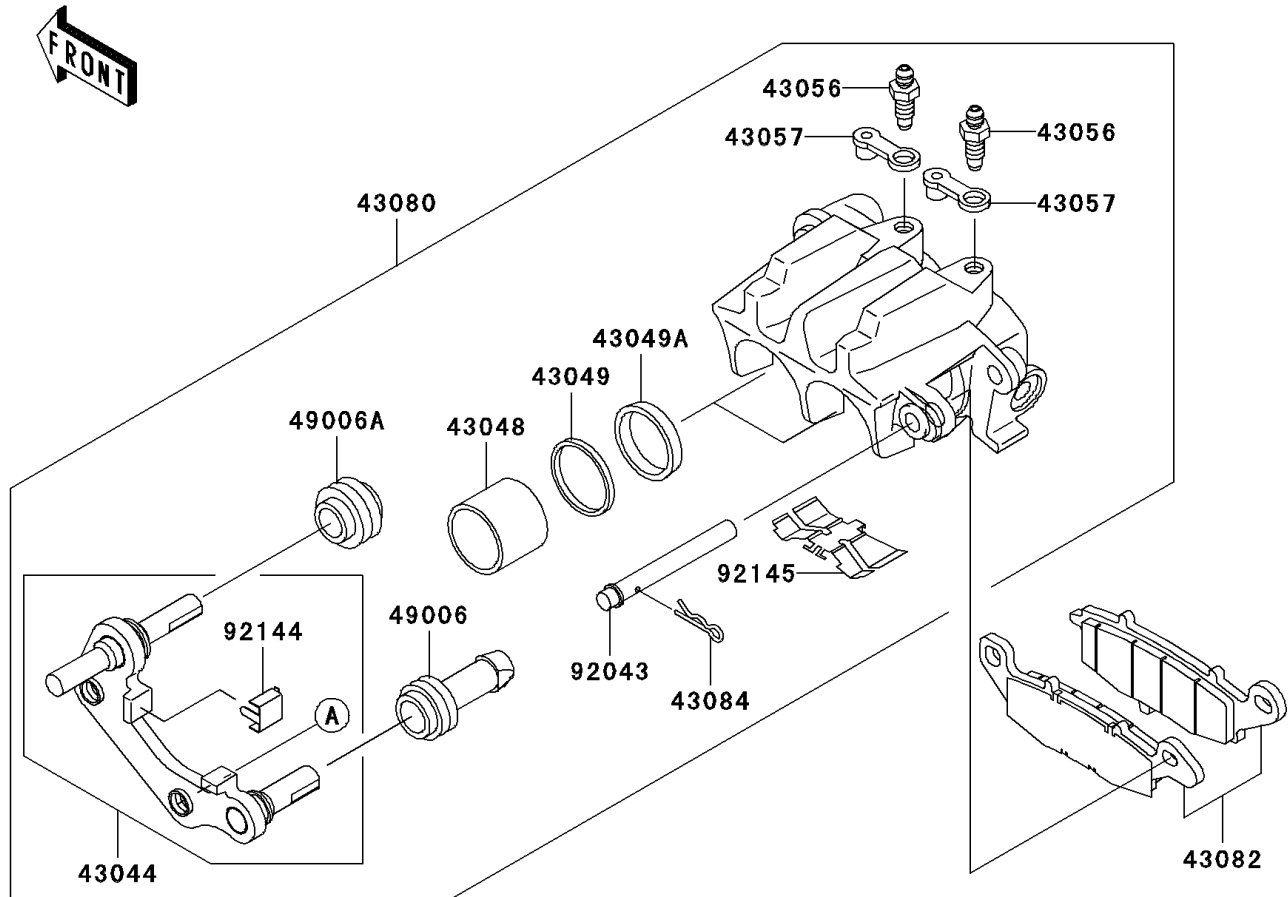

2007 Vulcan 900 Classic LT

PARTS DIAGRAM

Rear Brake

F2294

2007 Vulcan 900 Classic LT

PARTS LIST

Rear Brake

ITEM NAME

PART NUMBER

QUANTITY
