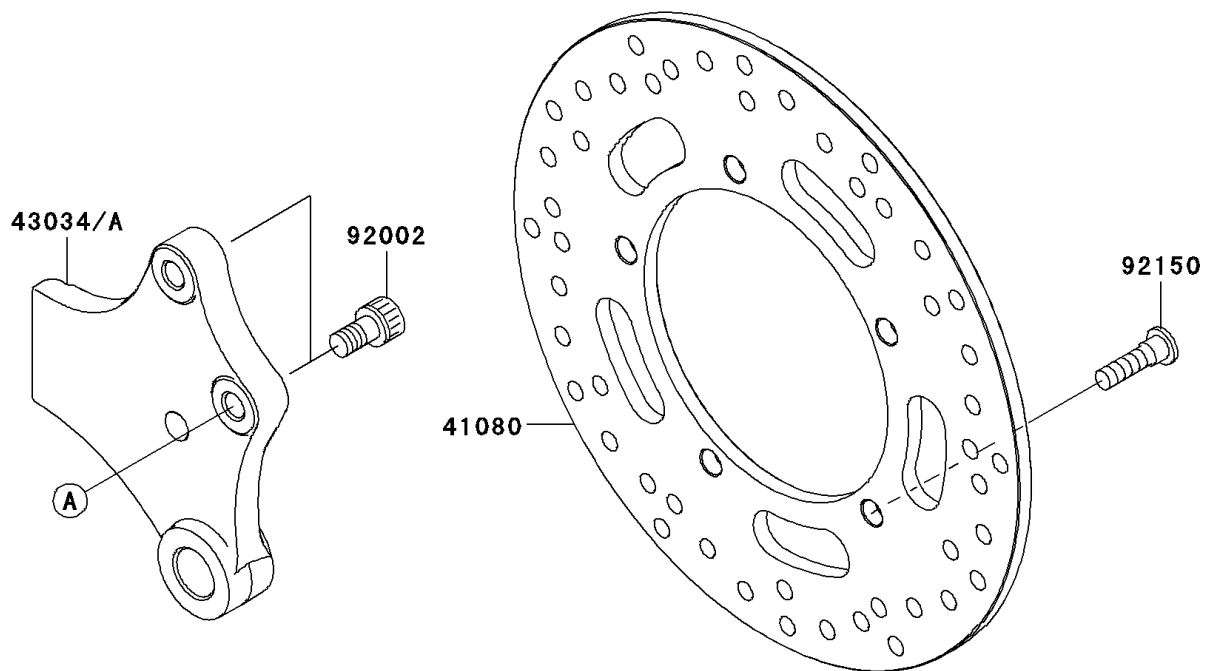

2007 Vulcan 900 Classic LT

PARTS DIAGRAM

Rear Brake

F2294

2007 Vulcan 900 Classic LT

PARTS LIST

Rear Brake

ITEM NAME

PART NUMBER

QUANTITY
