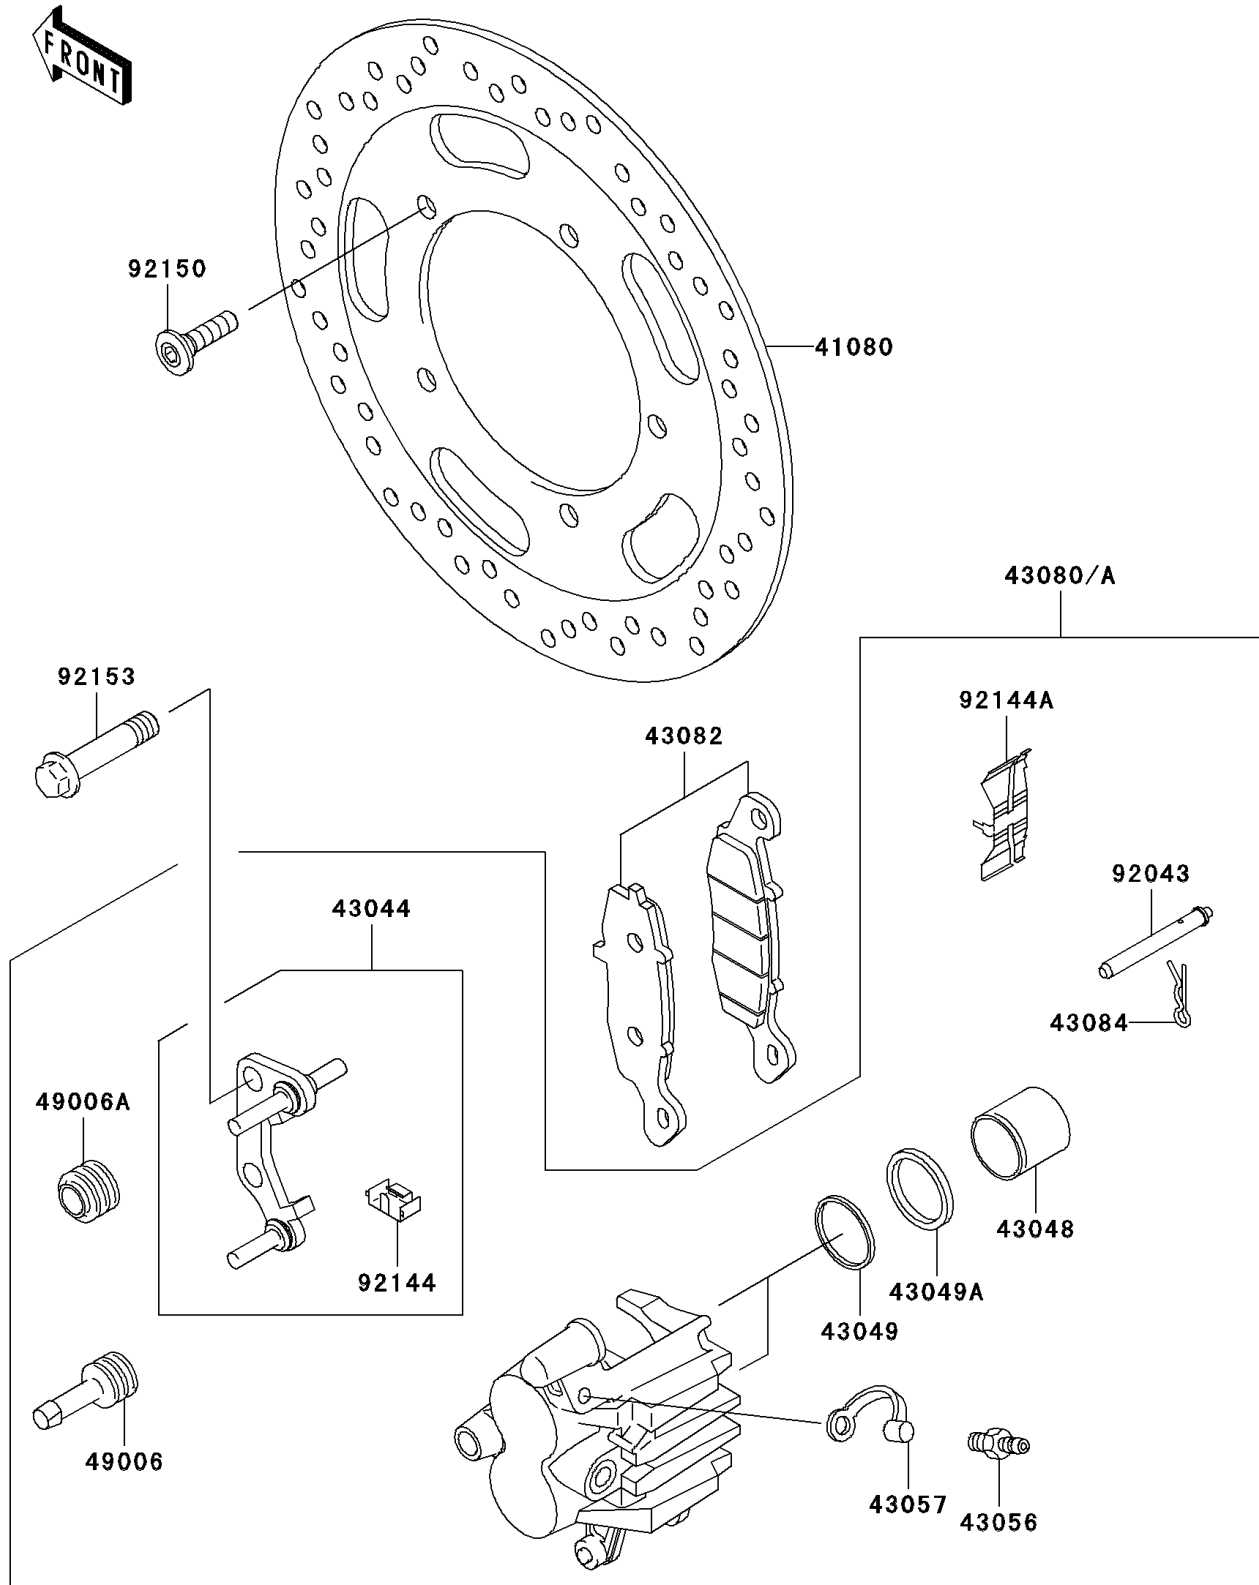

2010 Vulcan® 900 Classic LT

PARTS DIAGRAM

Front Brake

F2292

2010 Vulcan® 900 Classic LT

PARTS LIST

Front Brake

ITEM NAME

PART NUMBER

QUANTITY
