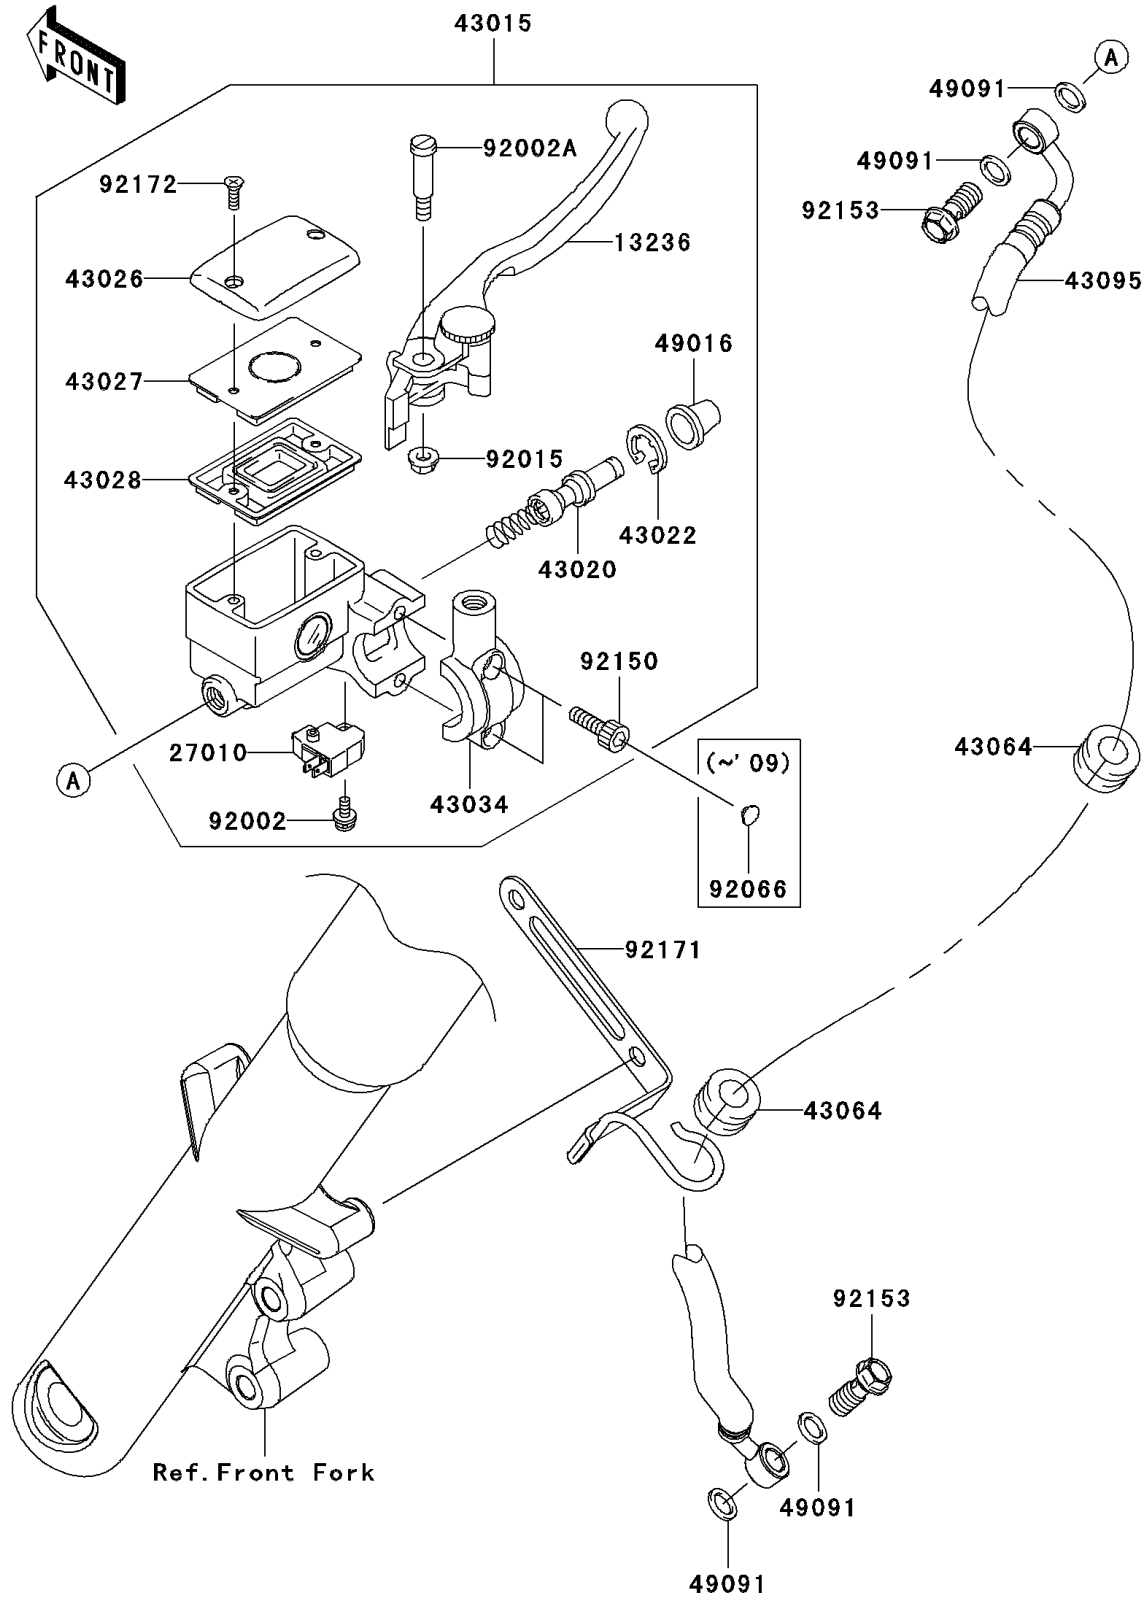

2008 Vulcan® 900 Classic LT

PARTS DIAGRAM

Front Master Cylinder

F2291

2008 Vulcan® 900 Classic LT

PARTS LIST

Front Master Cylinder

ITEM NAME

PART NUMBER

QUANTITY
