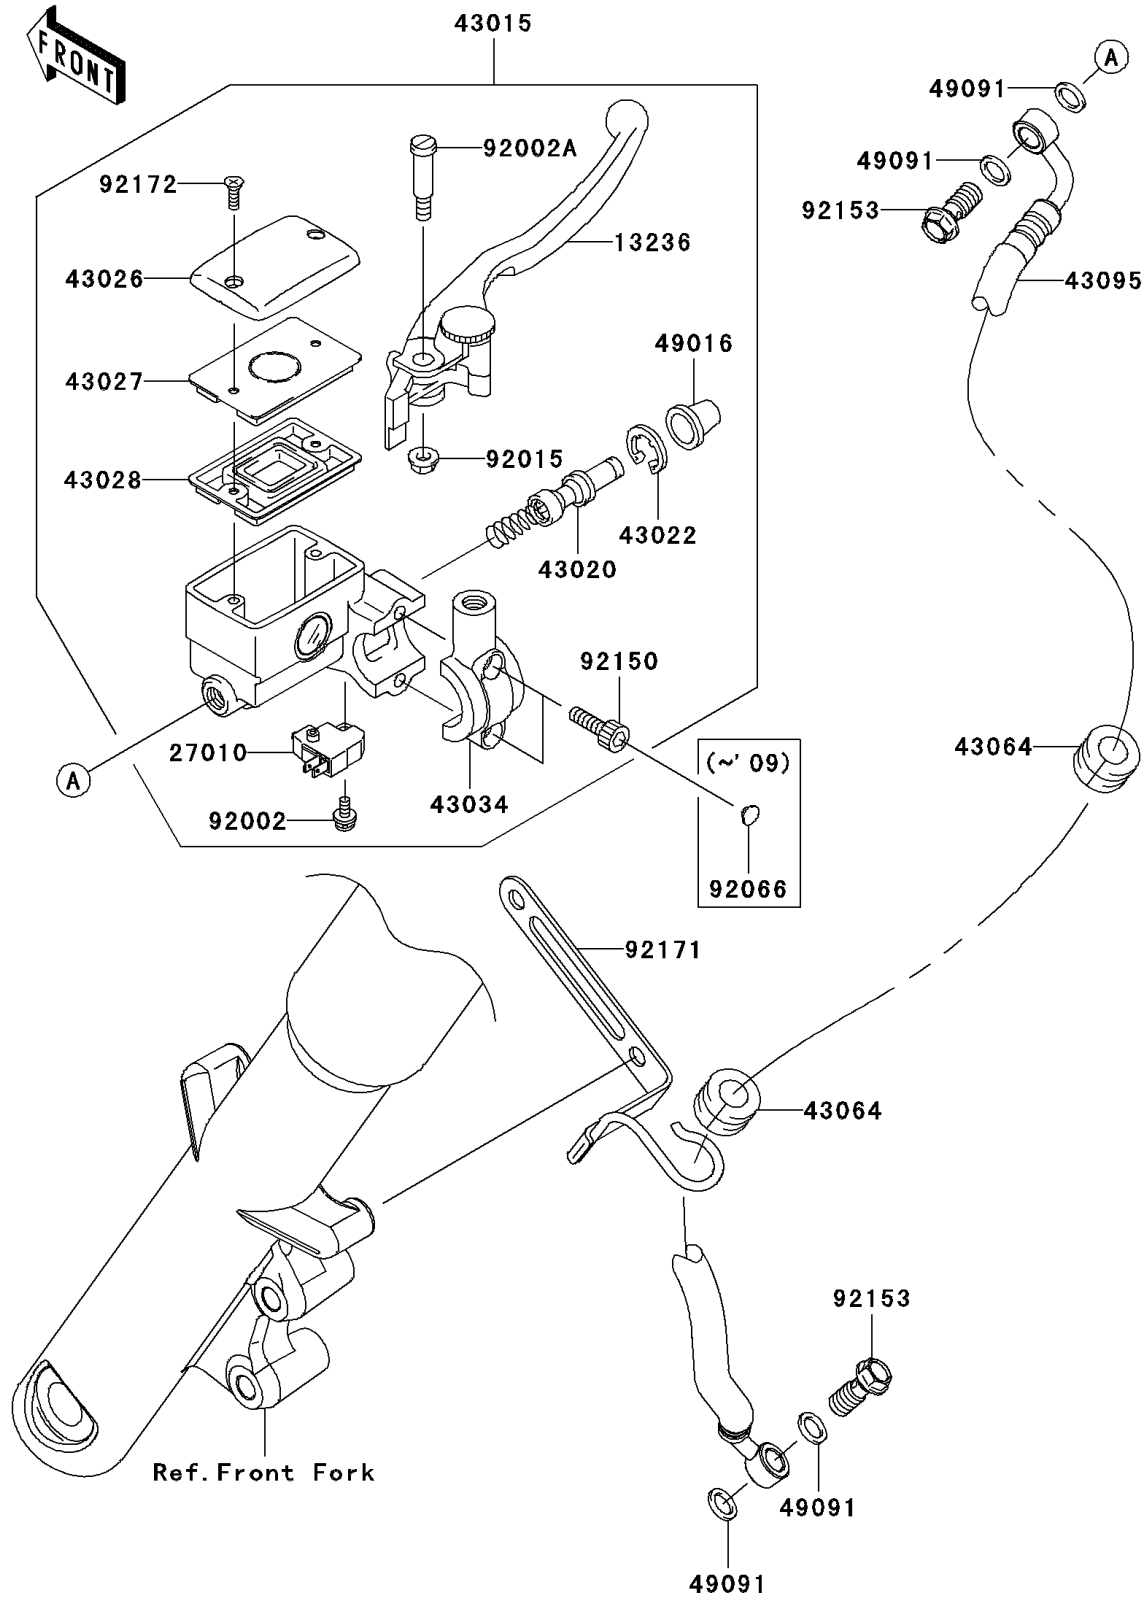

2007 Vulcan 900 Classic LT

PARTS DIAGRAM

Front Master Cylinder

F2291

2007 Vulcan 900 Classic LT

PARTS LIST

Front Master Cylinder

ITEM NAME

PART NUMBER

QUANTITY
