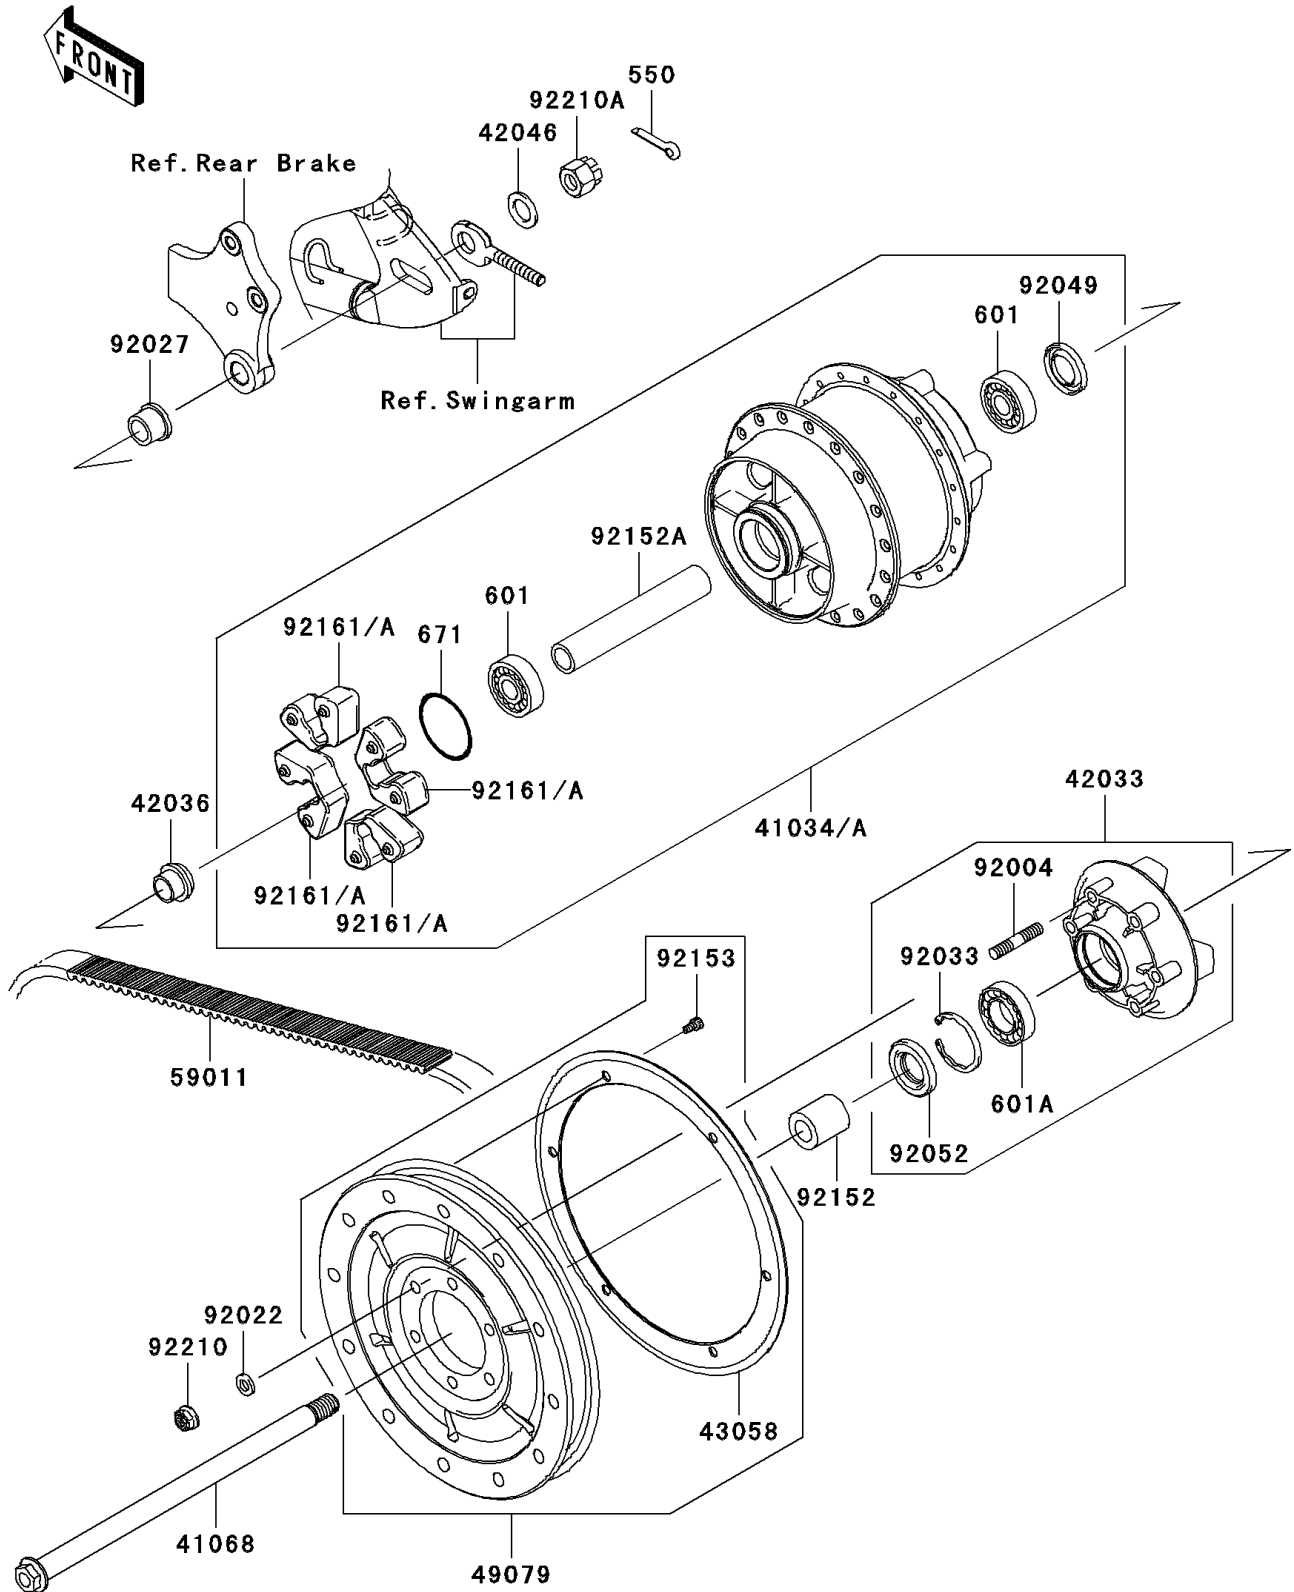

2007 Vulcan 900 Classic LT

PARTS DIAGRAM

Rear Wheel/Chain

F2240

2007 Vulcan 900 Classic LT

PARTS LIST

Rear Wheel/Chain

ITEM NAME	PART NUMBER	QUANTITY
-----------	-------------	----------
