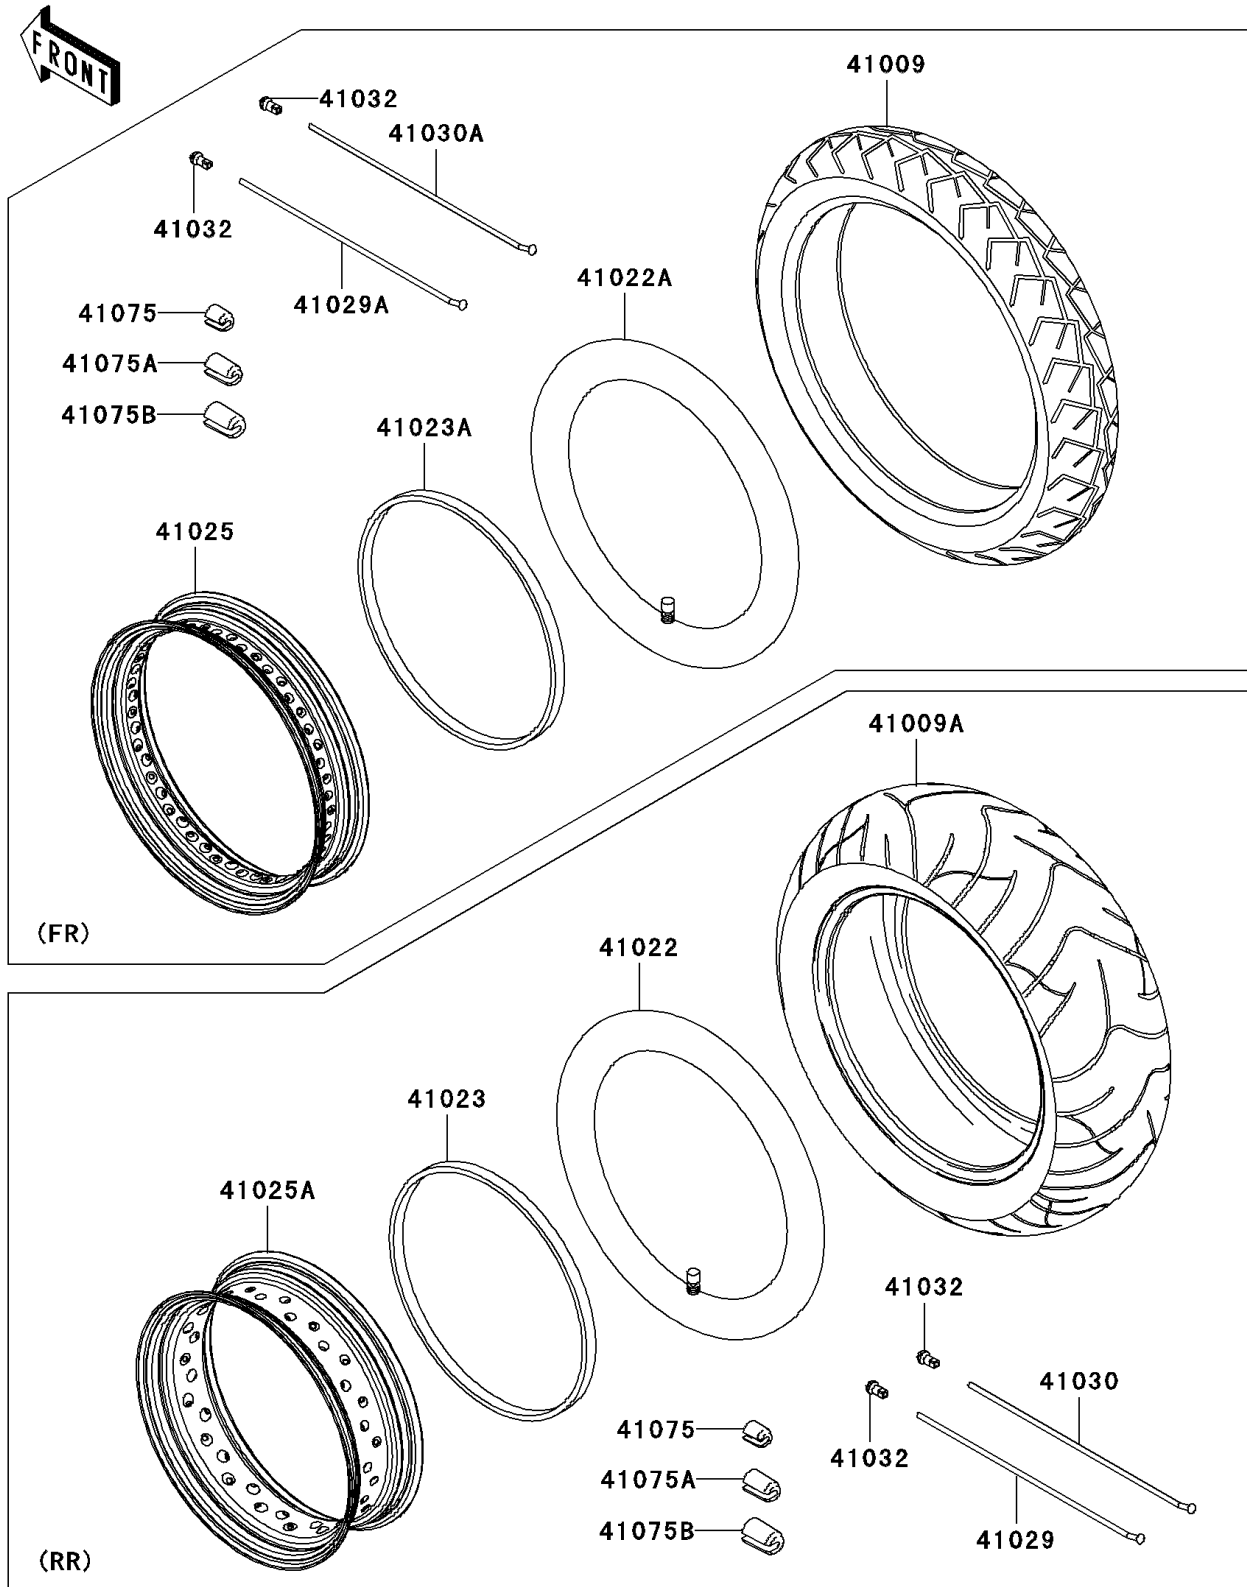

2008 Vulcan® 900 Classic LT

PARTS DIAGRAM

Tires

F2210

2008 Vulcan® 900 Classic LT

PARTS LIST

Tires

ITEM NAME

PART NUMBER

QUANTITY
