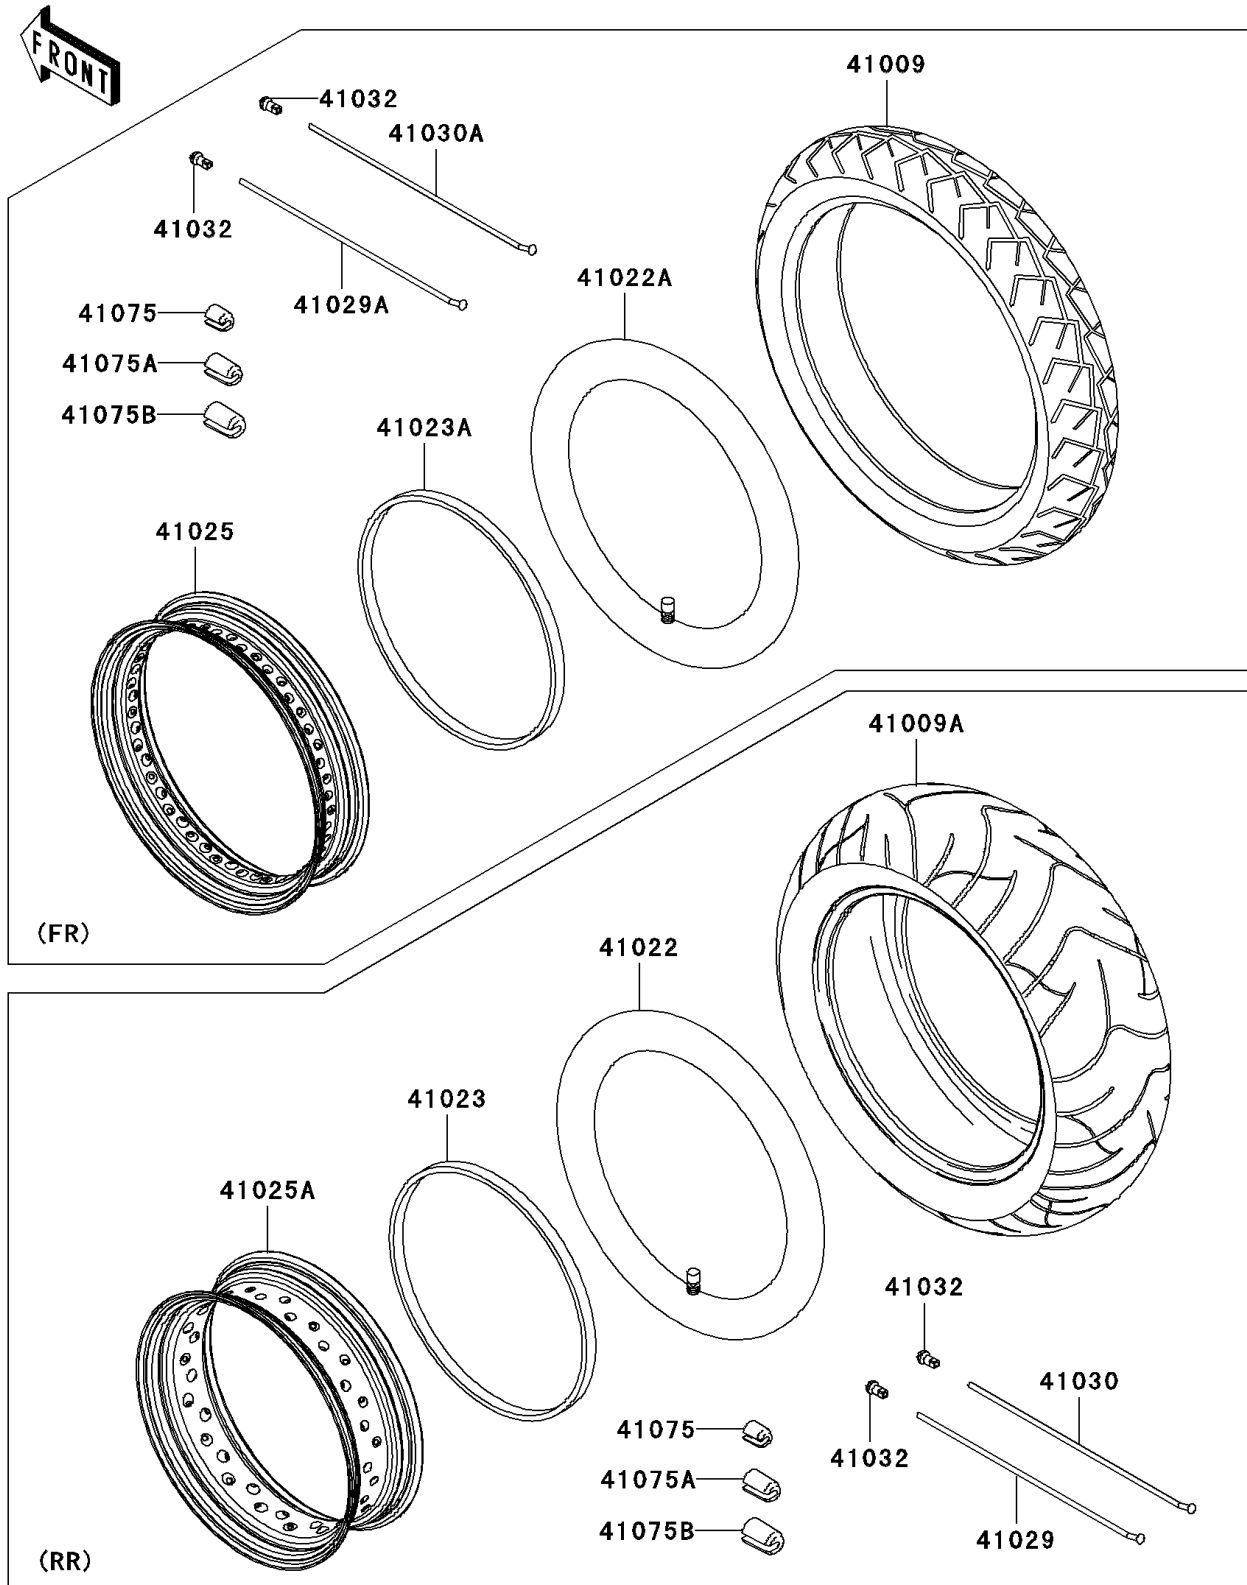

2007 Vulcan 900 Classic LT

PARTS DIAGRAM

Tires

F2210

2007 Vulcan 900 Classic LT

PARTS LIST

Tires

ITEM NAME

PART NUMBER

QUANTITY
