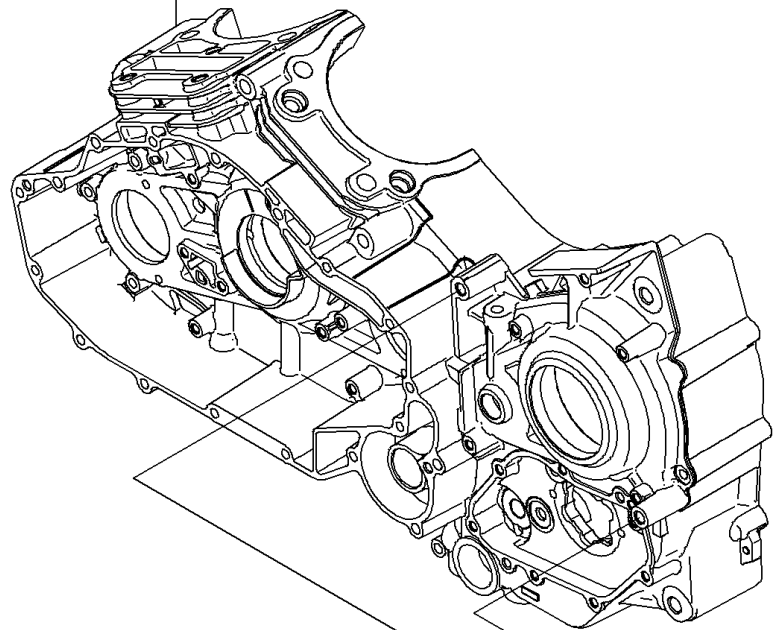

## PARTS DIAGRAM

### Chain Cover

Ref. Crankcase

E1433

Ref. Clutch

92043

14091

49048

120

## PARTS LIST

### Chain Cover

**ITEM NAME**

**PART NUMBER**

**QUANTITY**

---