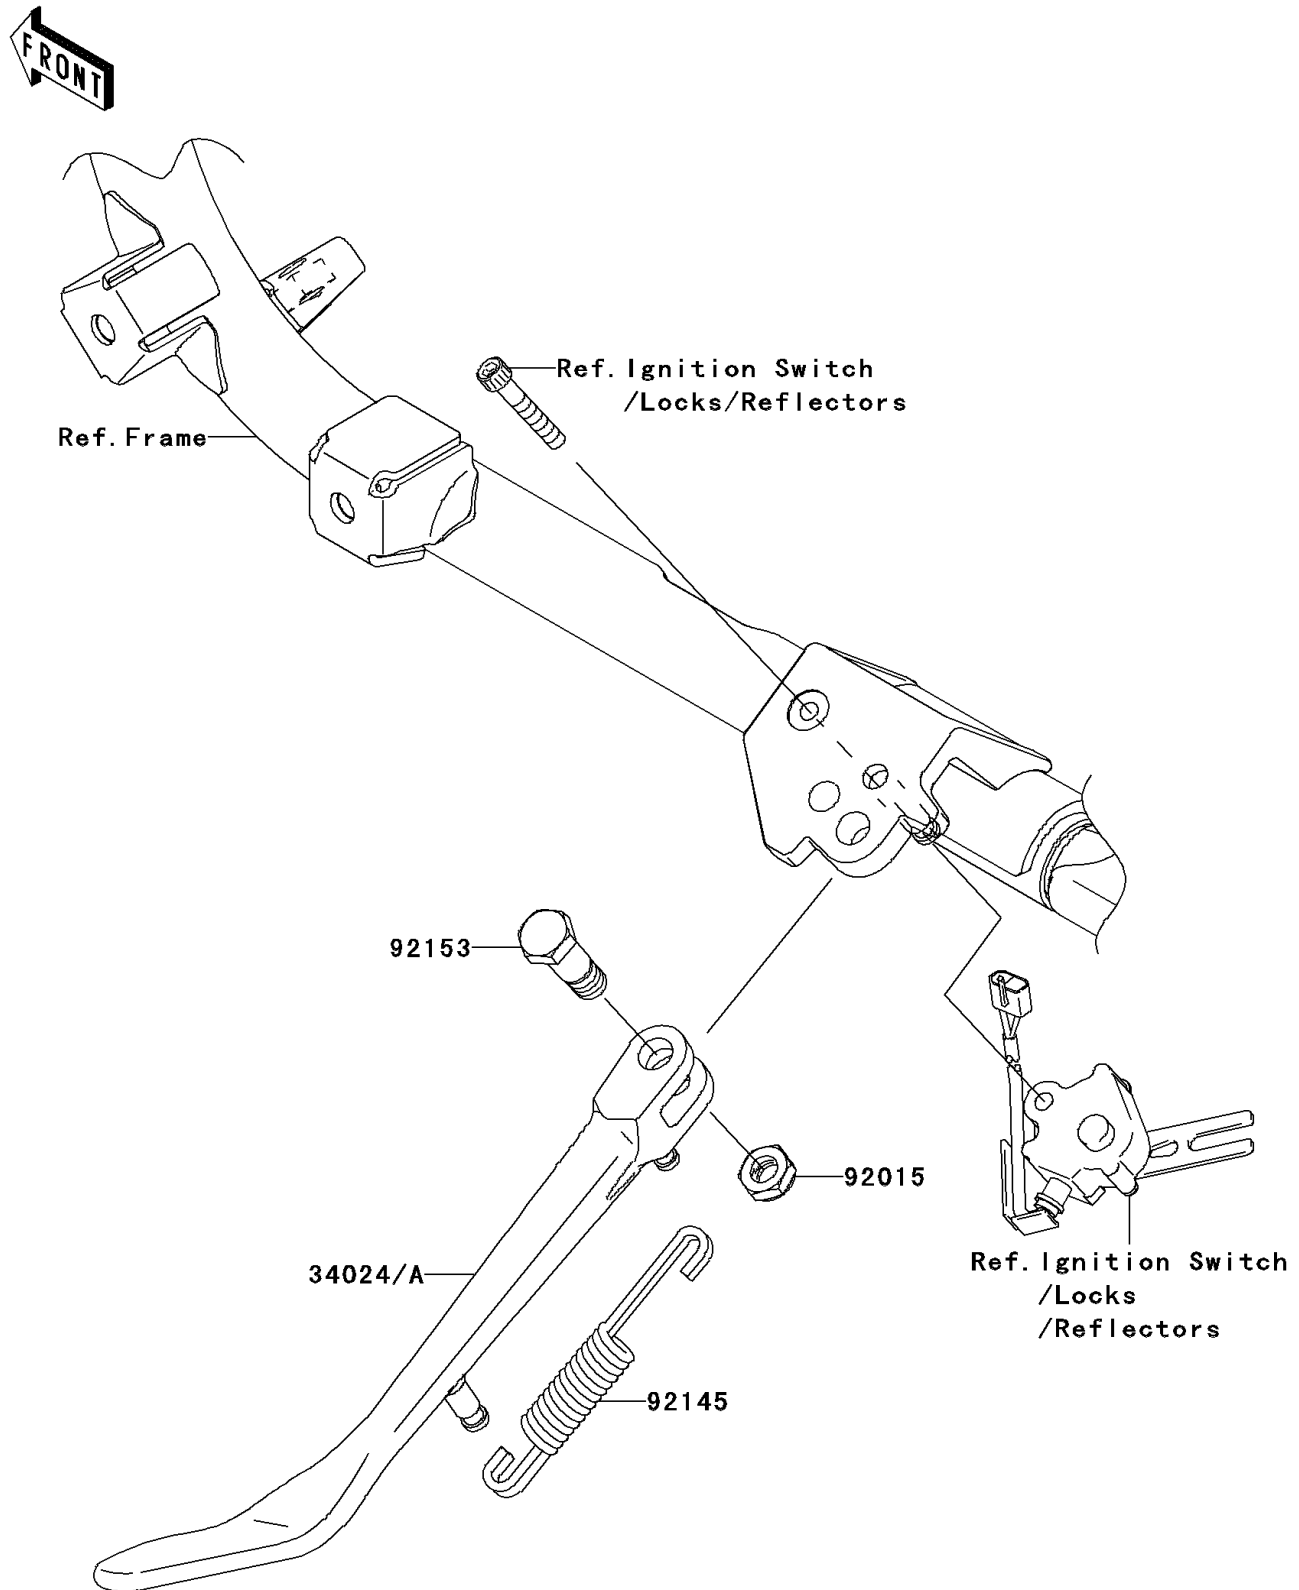

2008 Vulcan® 900 Classic LT

PARTS DIAGRAM

Stand(s)

F2190

2008 Vulcan® 900 Classic LT

PARTS LIST

Stand(s)

ITEM NAME

PART NUMBER

QUANTITY
