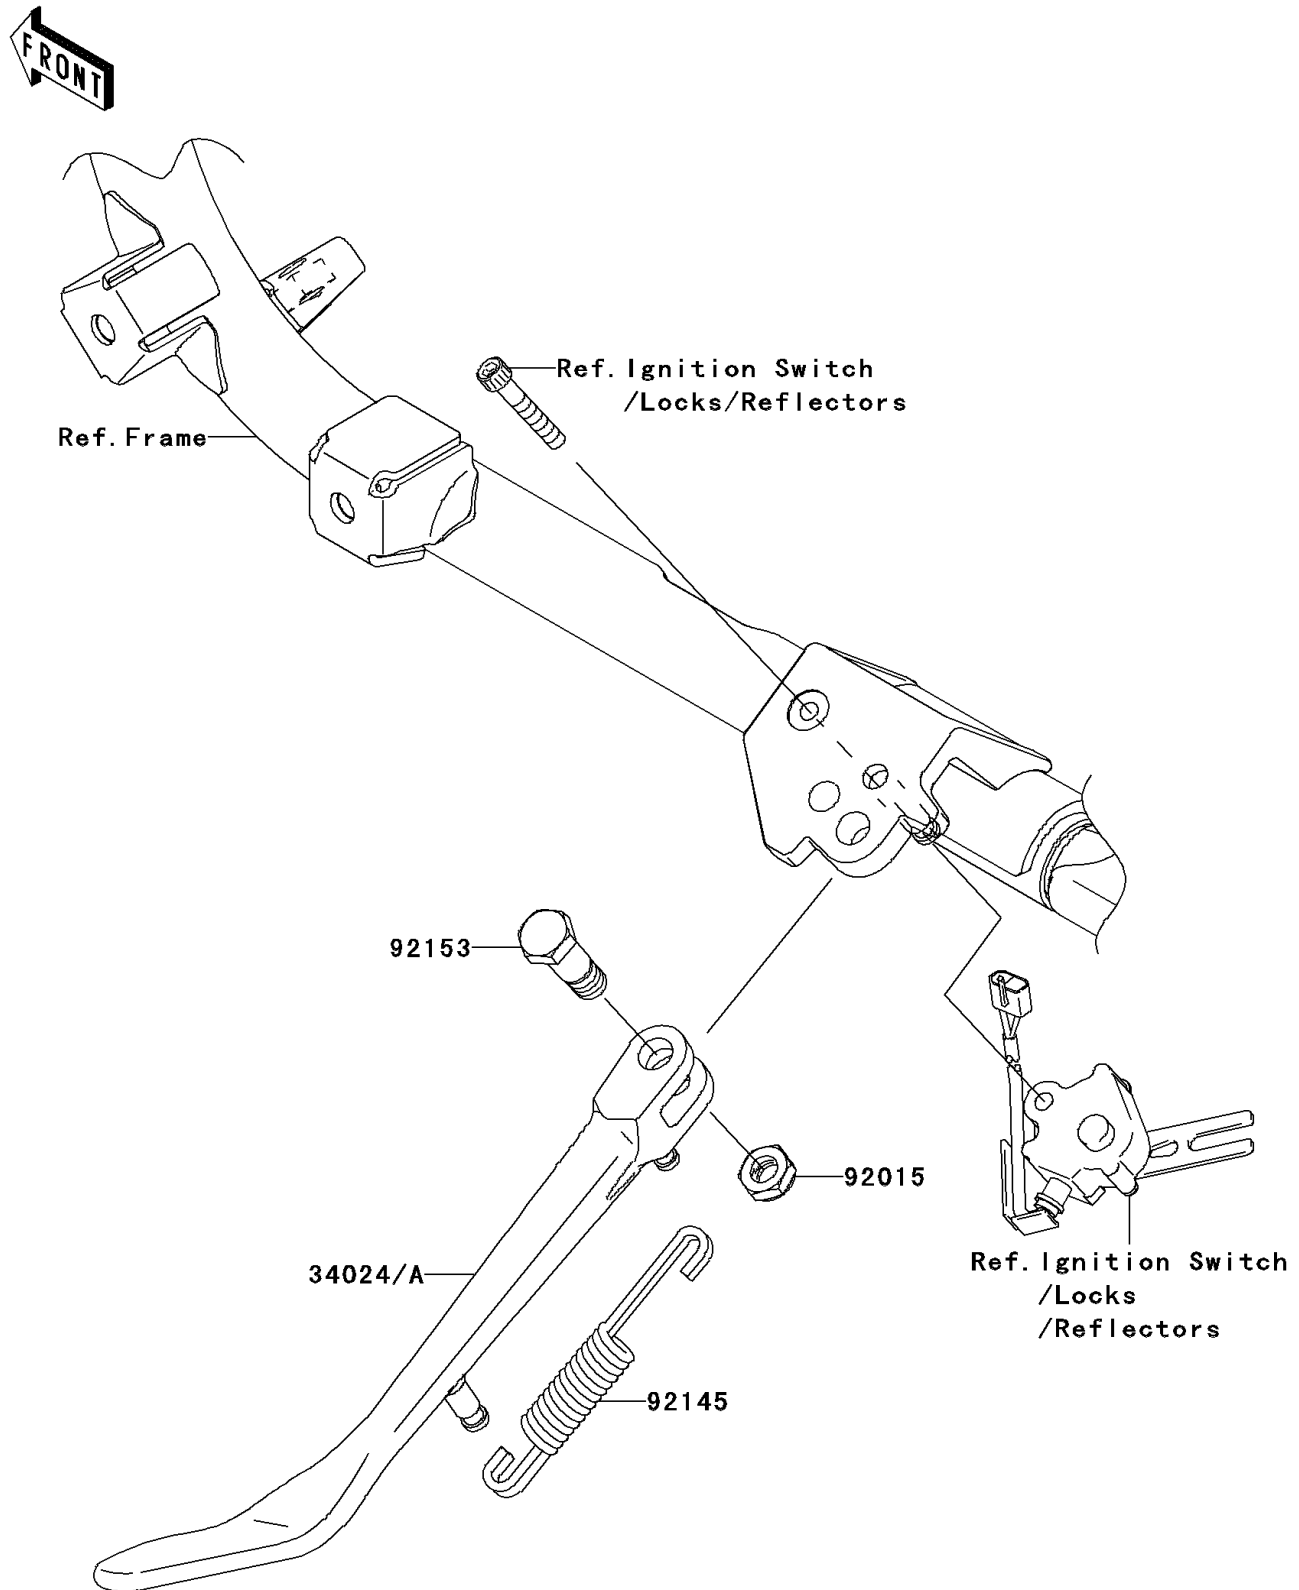

2008 Vulcan® 900 Classic LT

PARTS DIAGRAM

Stand(s)

F2190

2008 Vulcan[®] 900 Classic LT

PARTS LIST

Stand(s)

ITEM NAME

PART NUMBER

QUANTITY
