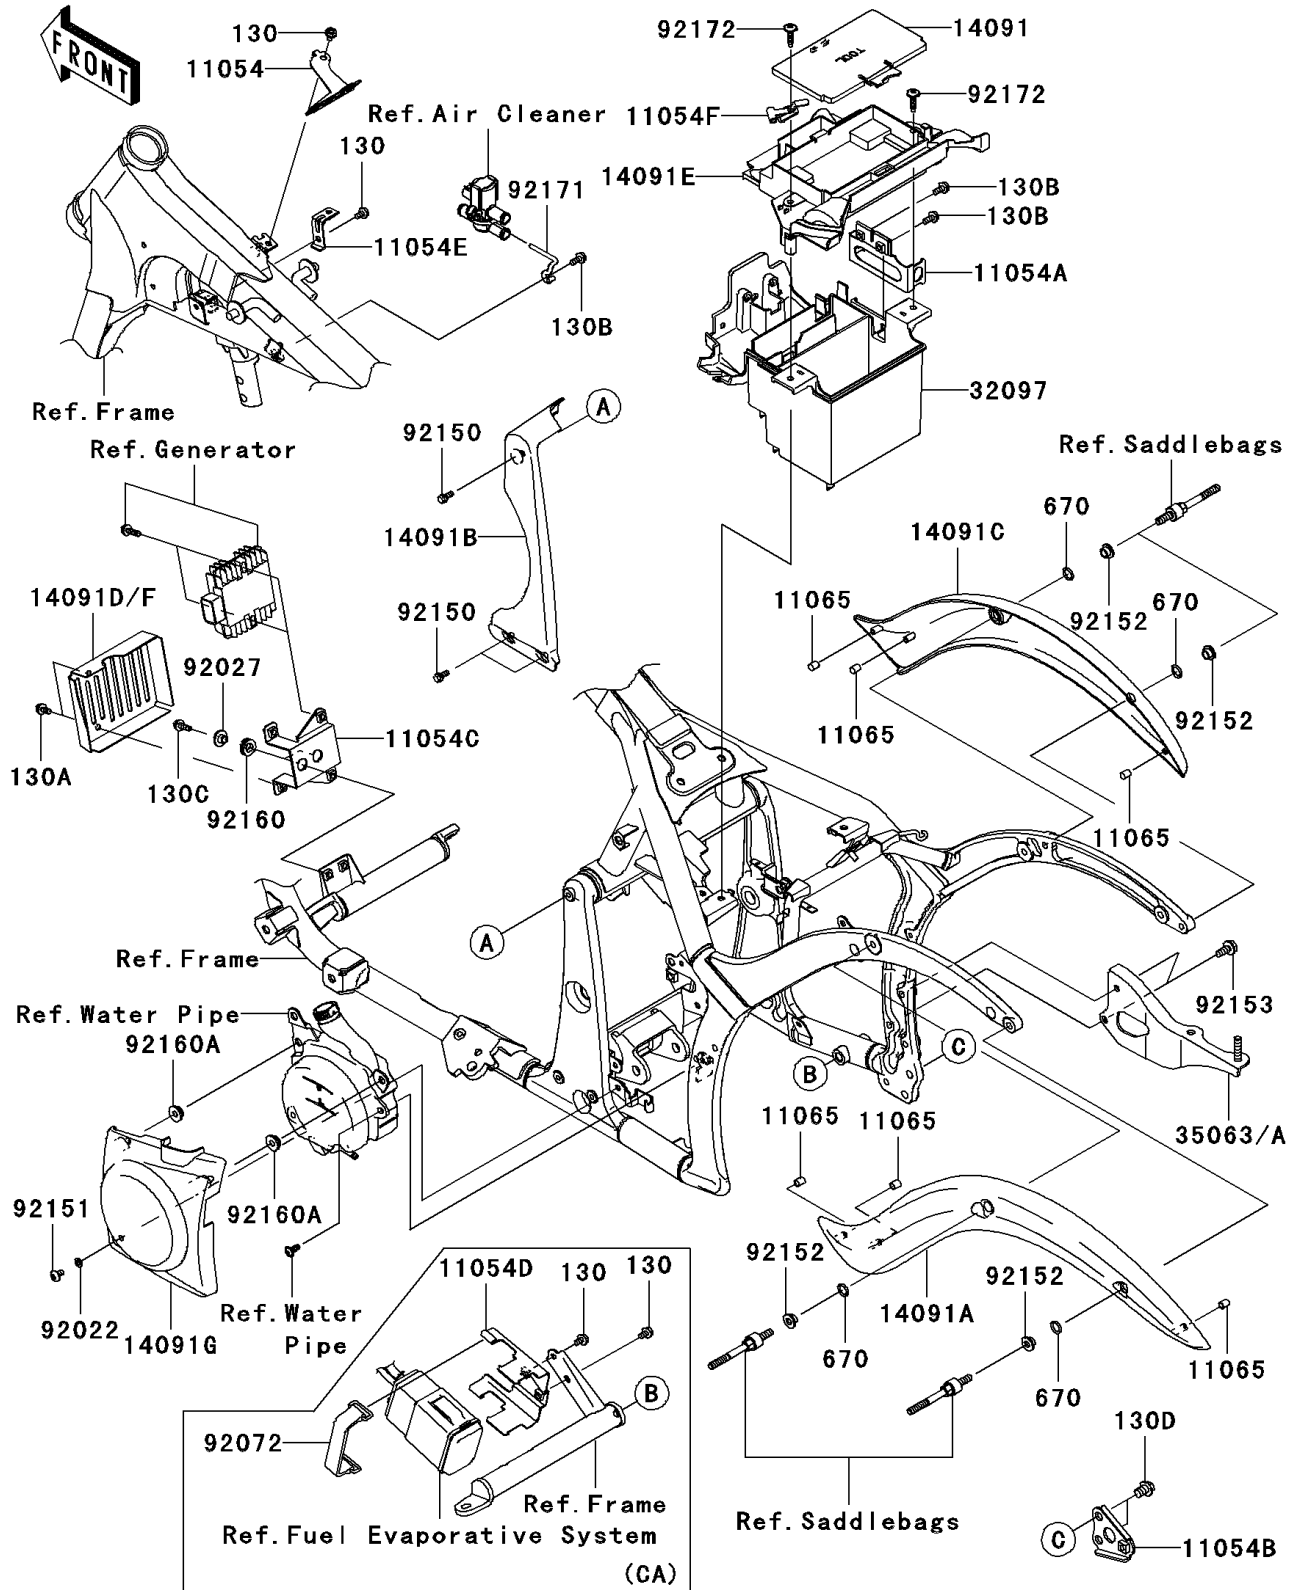

## PARTS DIAGRAM

### Frame Fittings

F2131

# 2008 Vulcan® 900 Classic LT

## PARTS LIST Frame Fittings

ITEM NAME	PART NUMBER	QUANTITY
-----------	-------------	----------

---