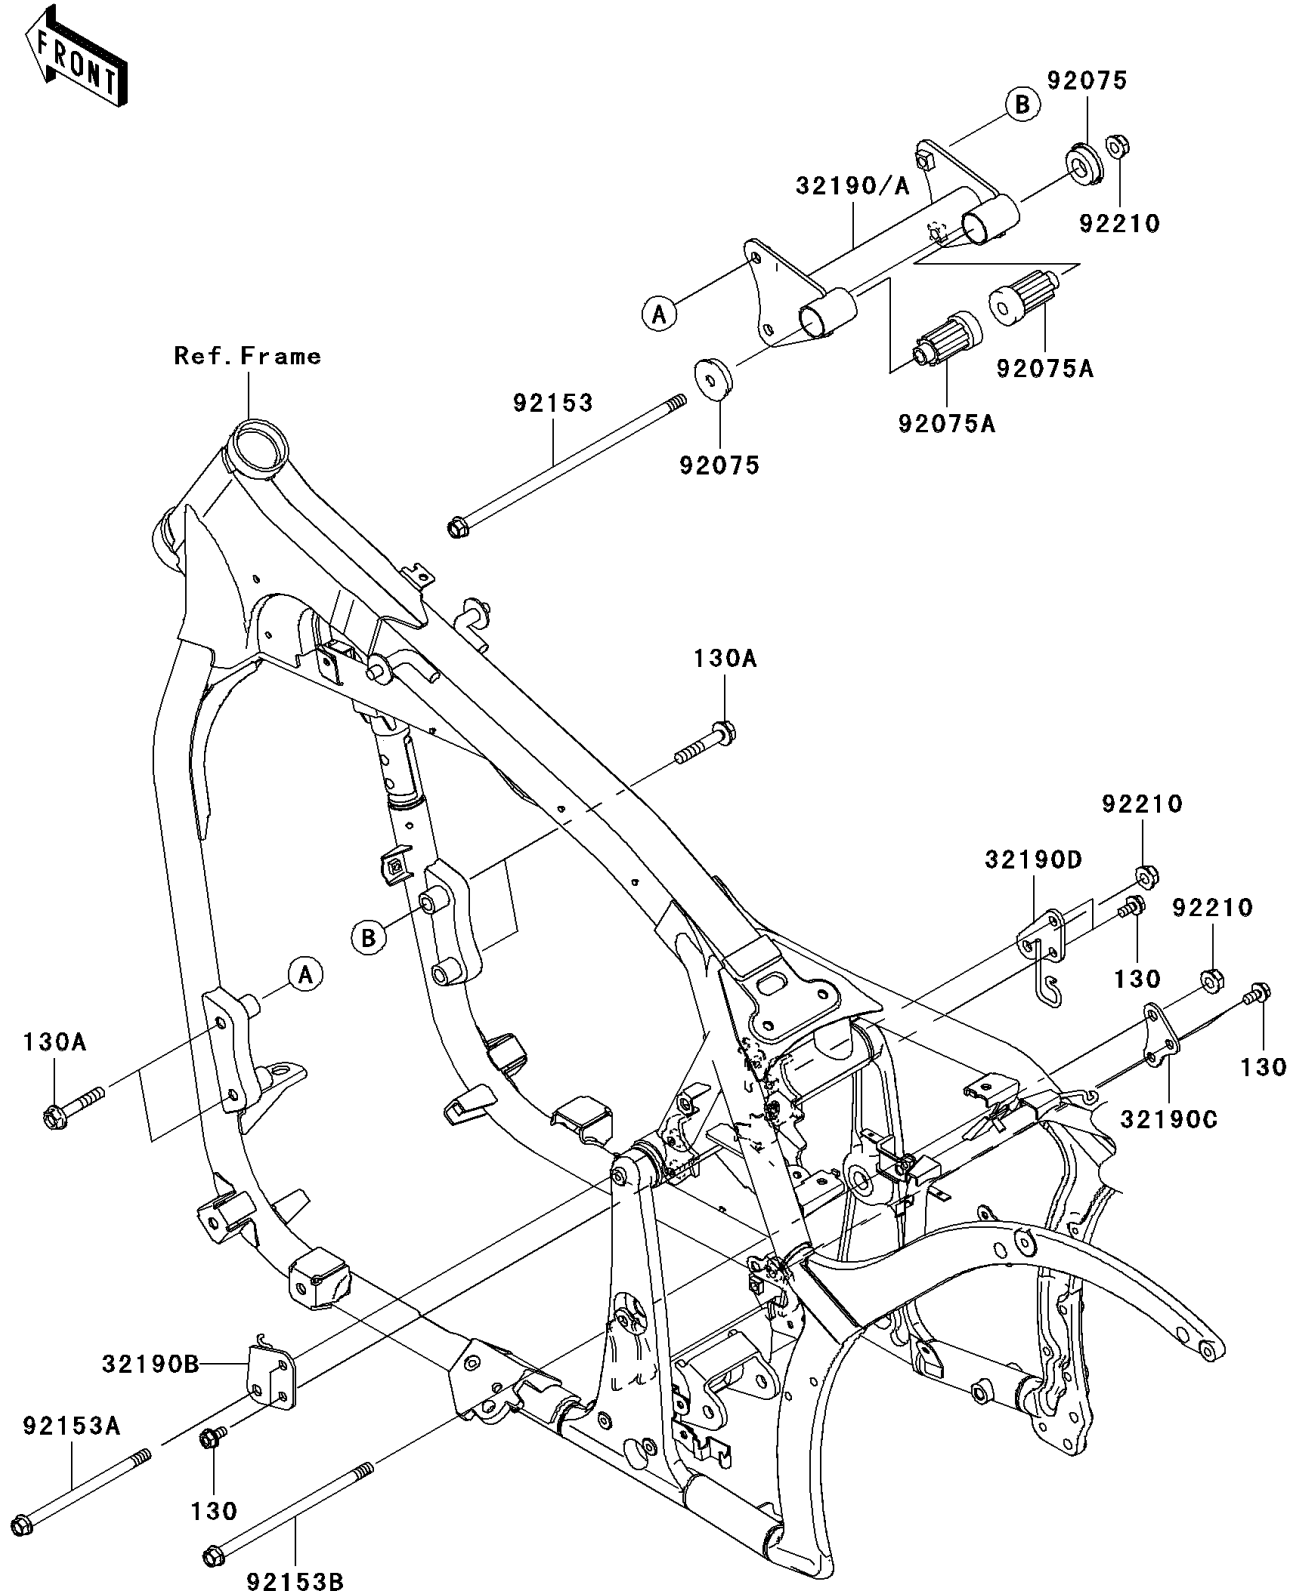

## PARTS DIAGRAM

### Engine Mount

F2122

# 2008 Vulcan® 900 Classic LT

## PARTS LIST Engine Mount

ITEM NAME	PART NUMBER	QUANTITY
-----------	-------------	----------

---