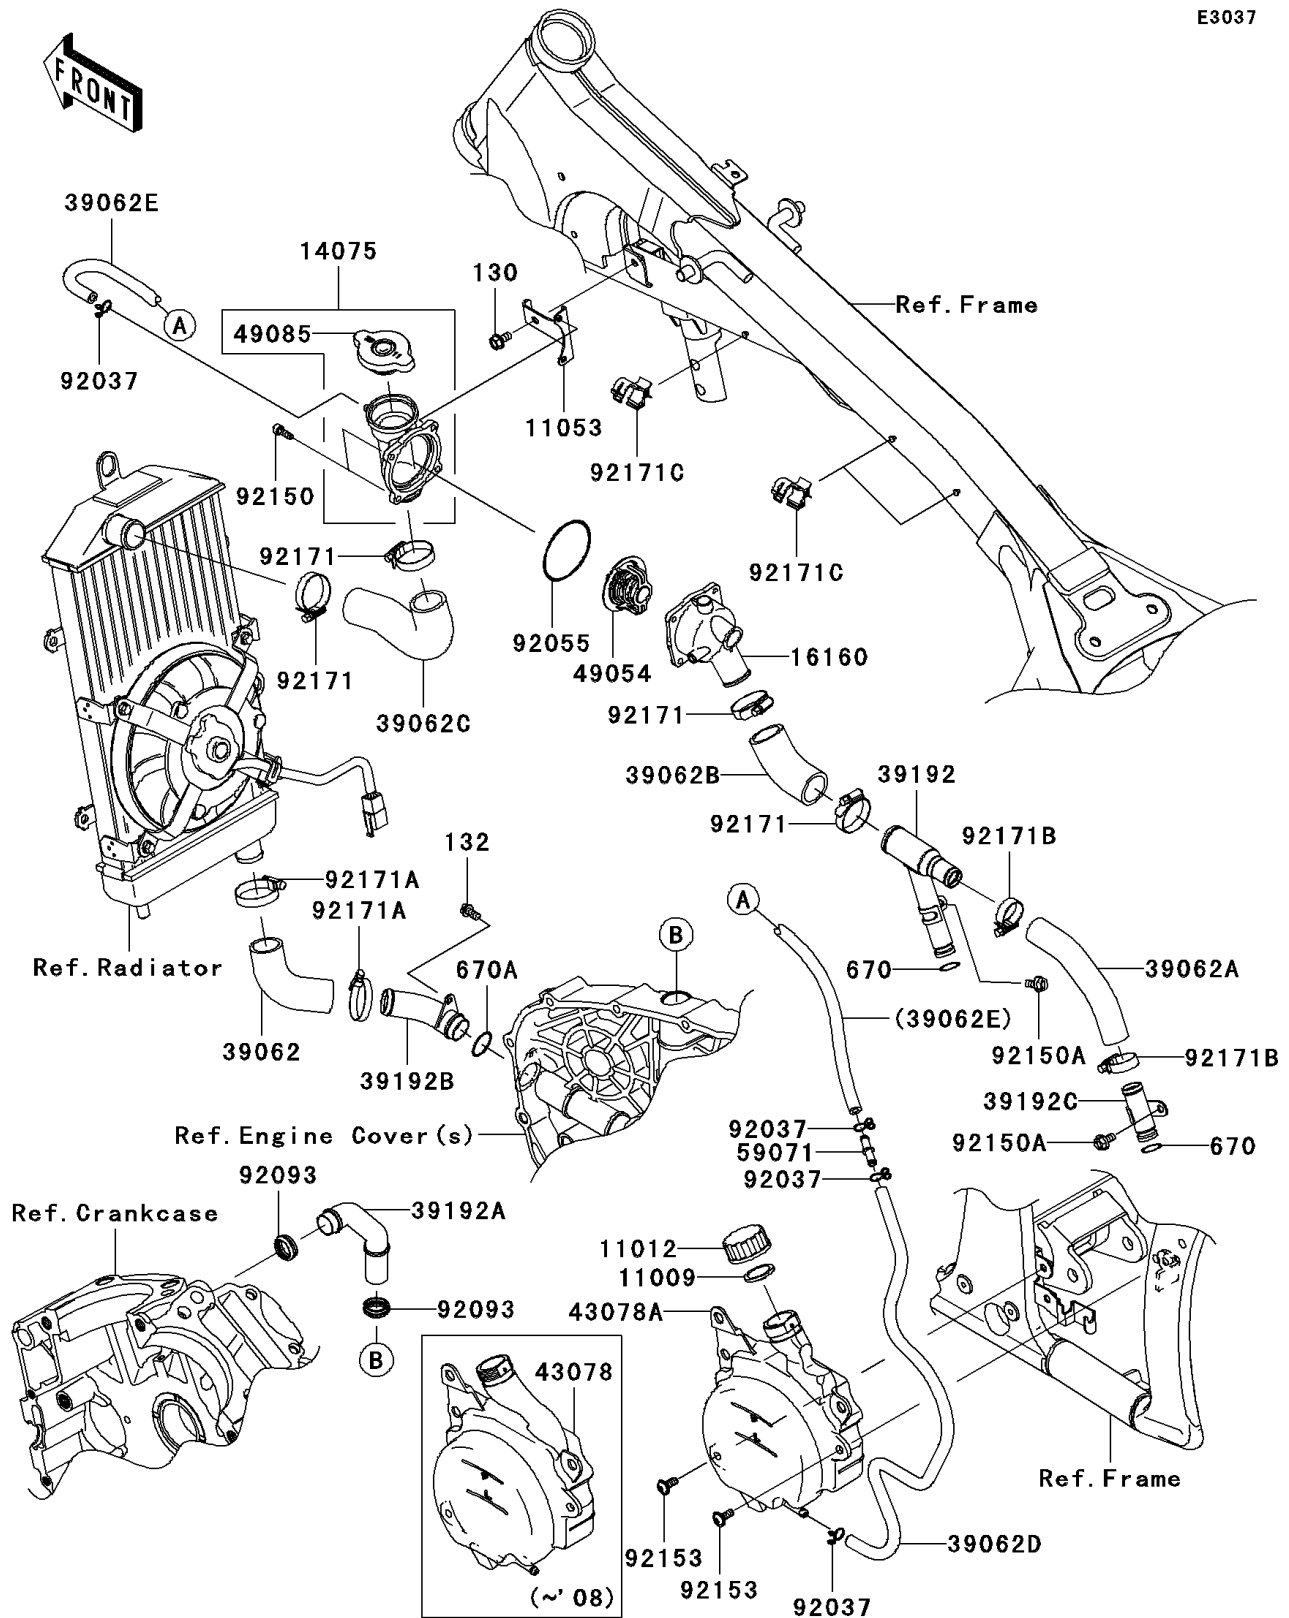

2008 Vulcan® 900 Classic LT

PARTS DIAGRAM

Water Pipe

E3037

2008 Vulcan® 900 Classic LT

PARTS LIST

Water Pipe

ITEM NAME

PART NUMBER

QUANTITY
