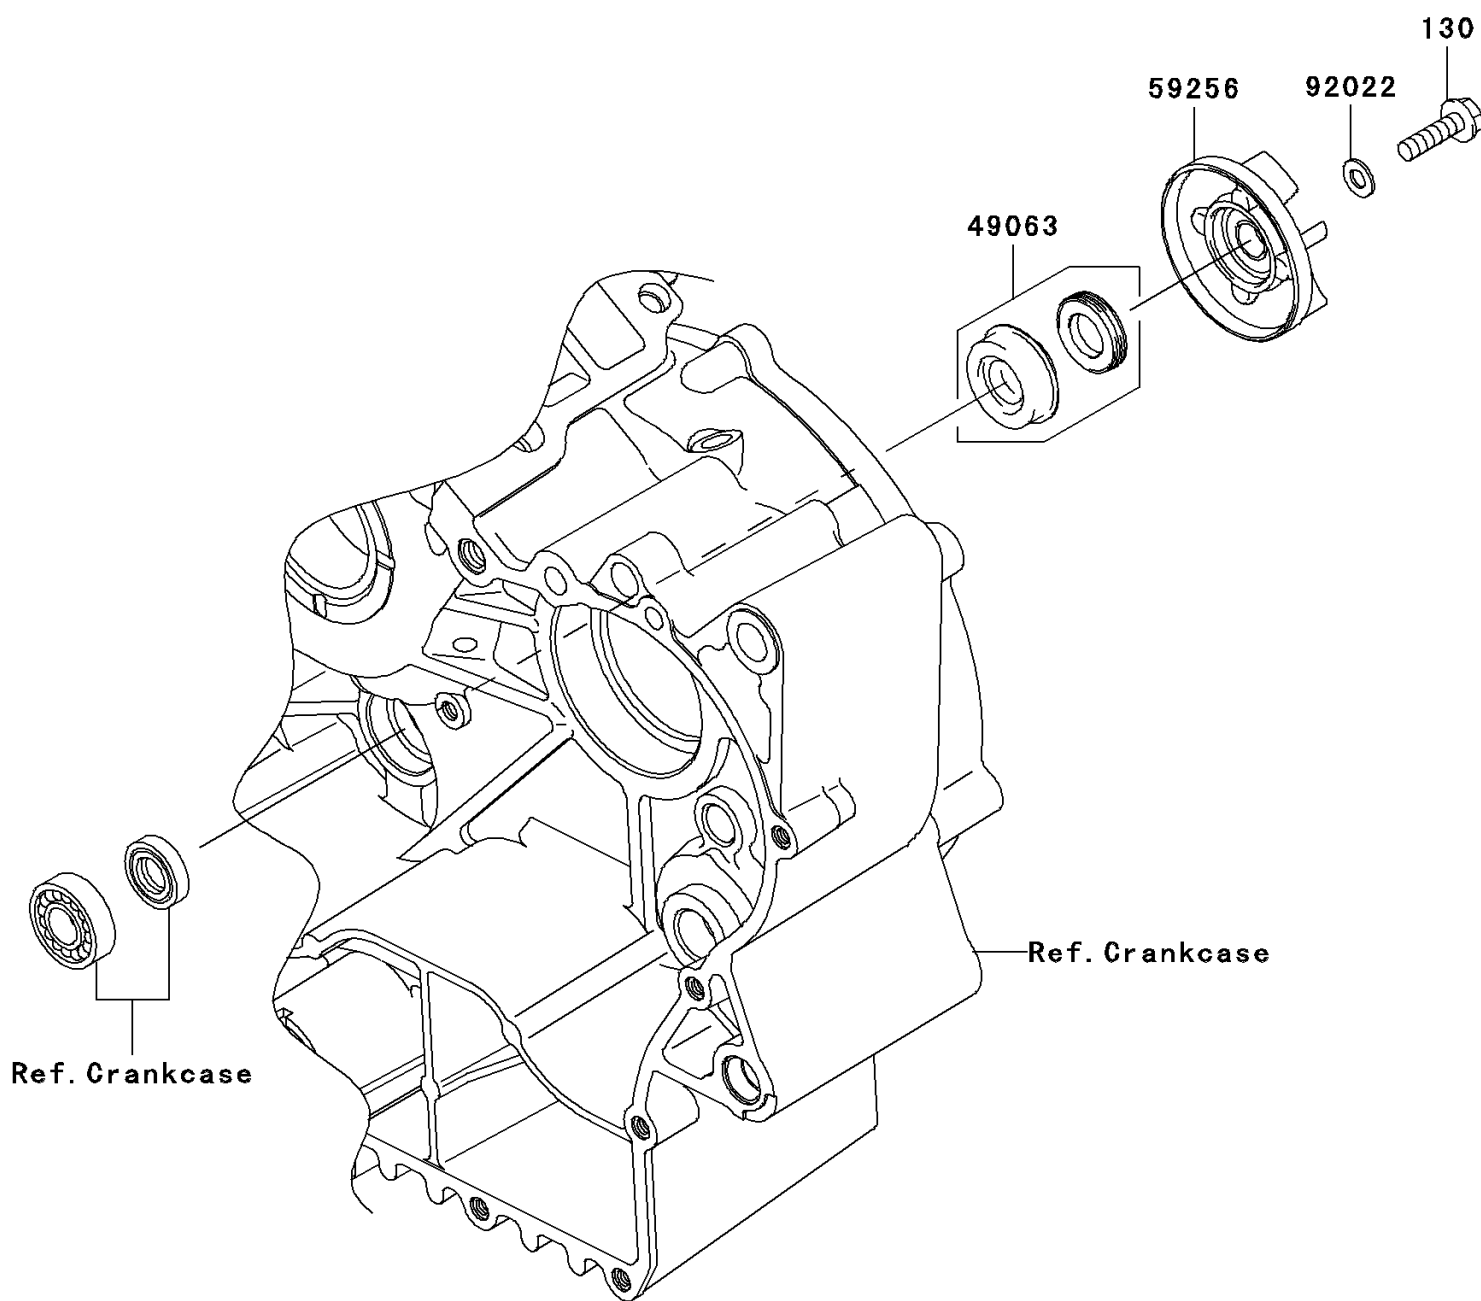

2007 Vulcan 900 Classic LT

PARTS DIAGRAM

Water Pump

E3031

2007 Vulcan 900 Classic LT

PARTS LIST

Water Pump

ITEM NAME

PART NUMBER

QUANTITY
