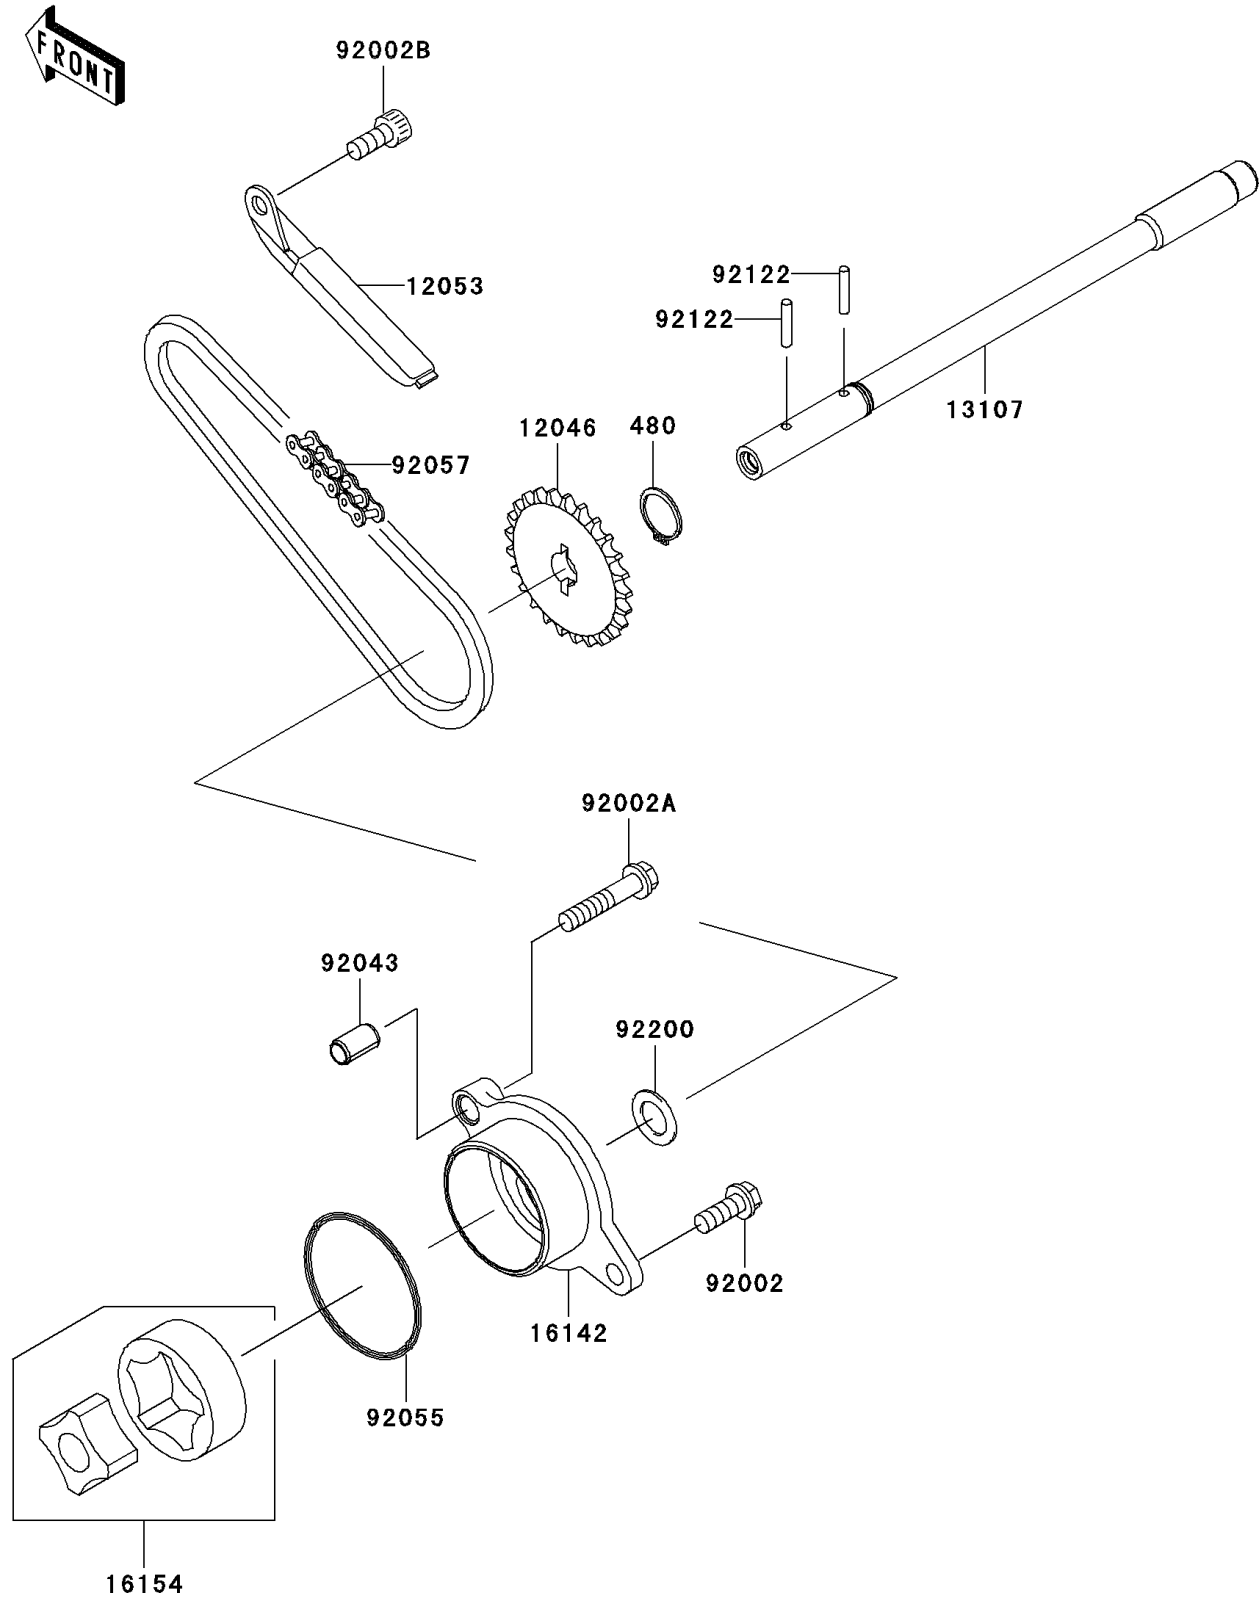

2007 Vulcan 900 Classic LT

PARTS DIAGRAM

Oil Pump

E1712

2007 Vulcan 900 Classic LT

PARTS LIST

Oil Pump

ITEM NAME

PART NUMBER

QUANTITY
