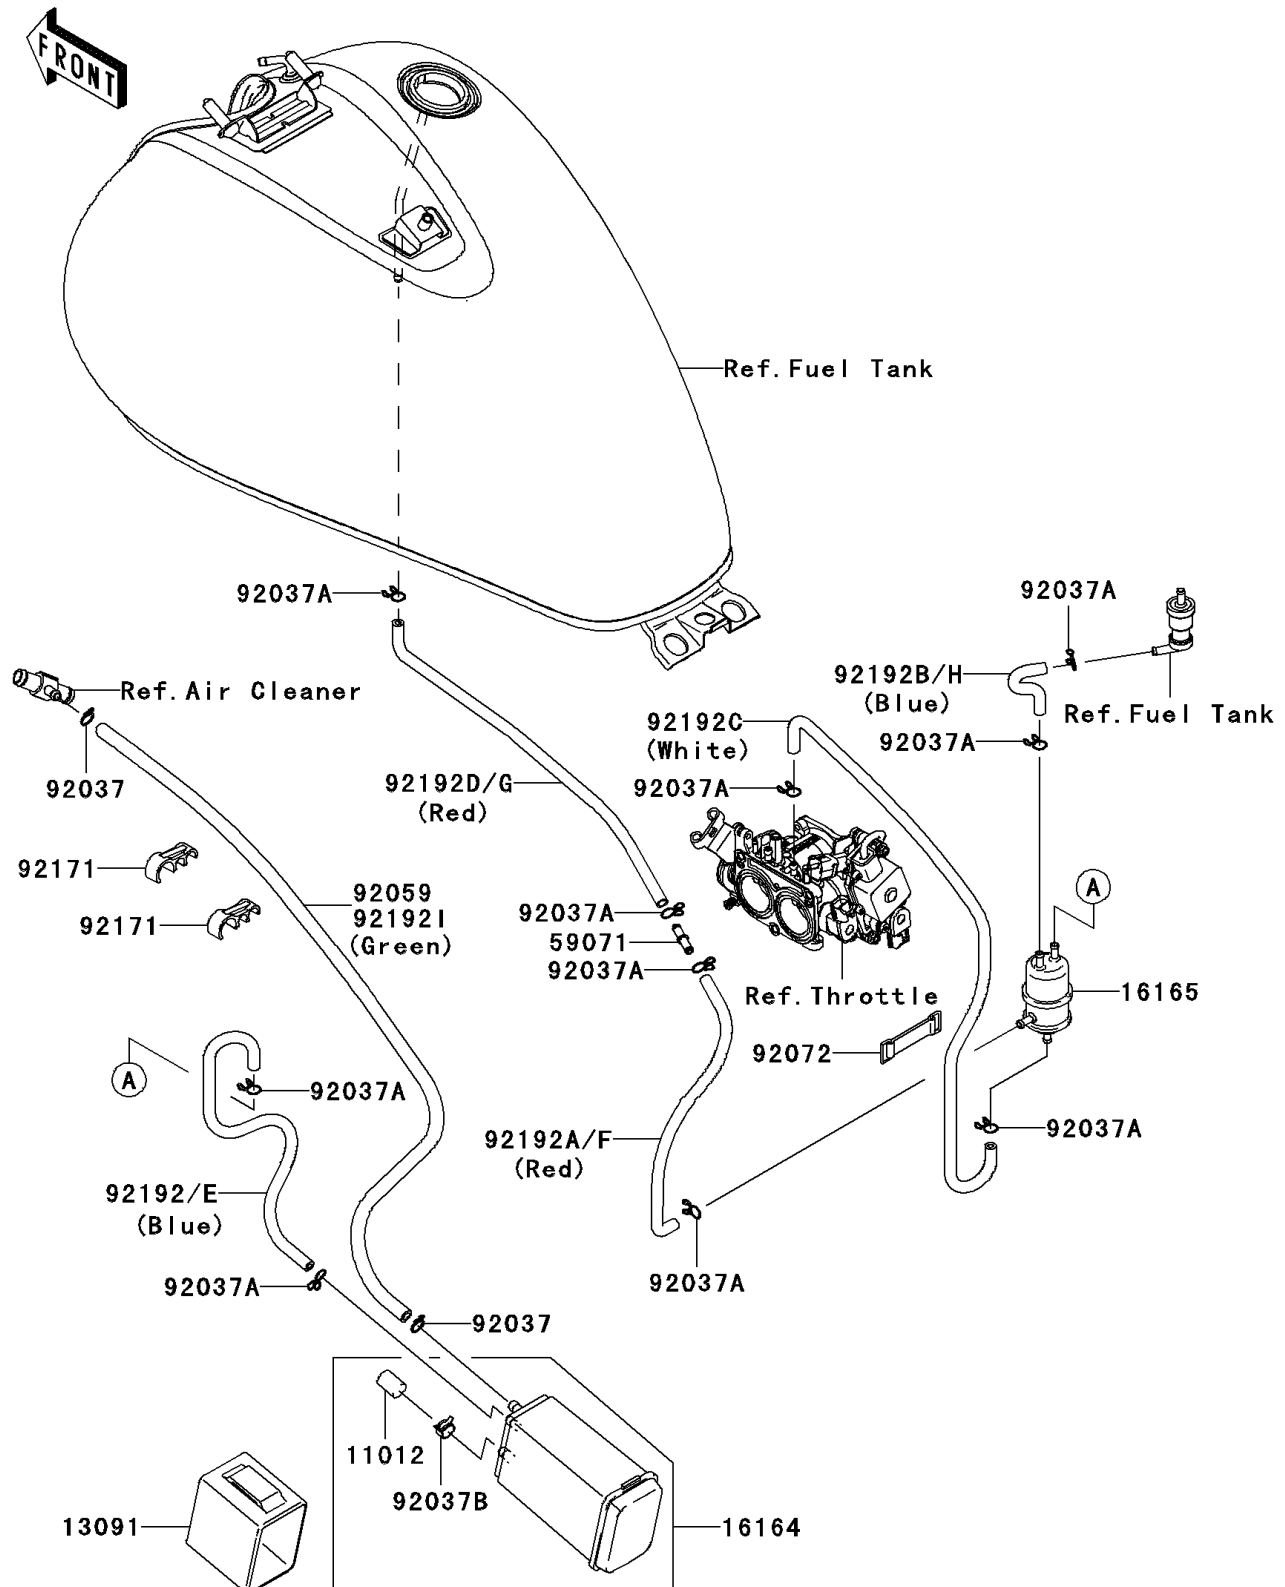

## PARTS DIAGRAM

# 2007 Vulcan 900 Classic LT

## PARTS LIST

### Fuel Evaporative System(CA)

ITEM NAME	PART NUMBER	QUANTITY
-----------	-------------	----------

---