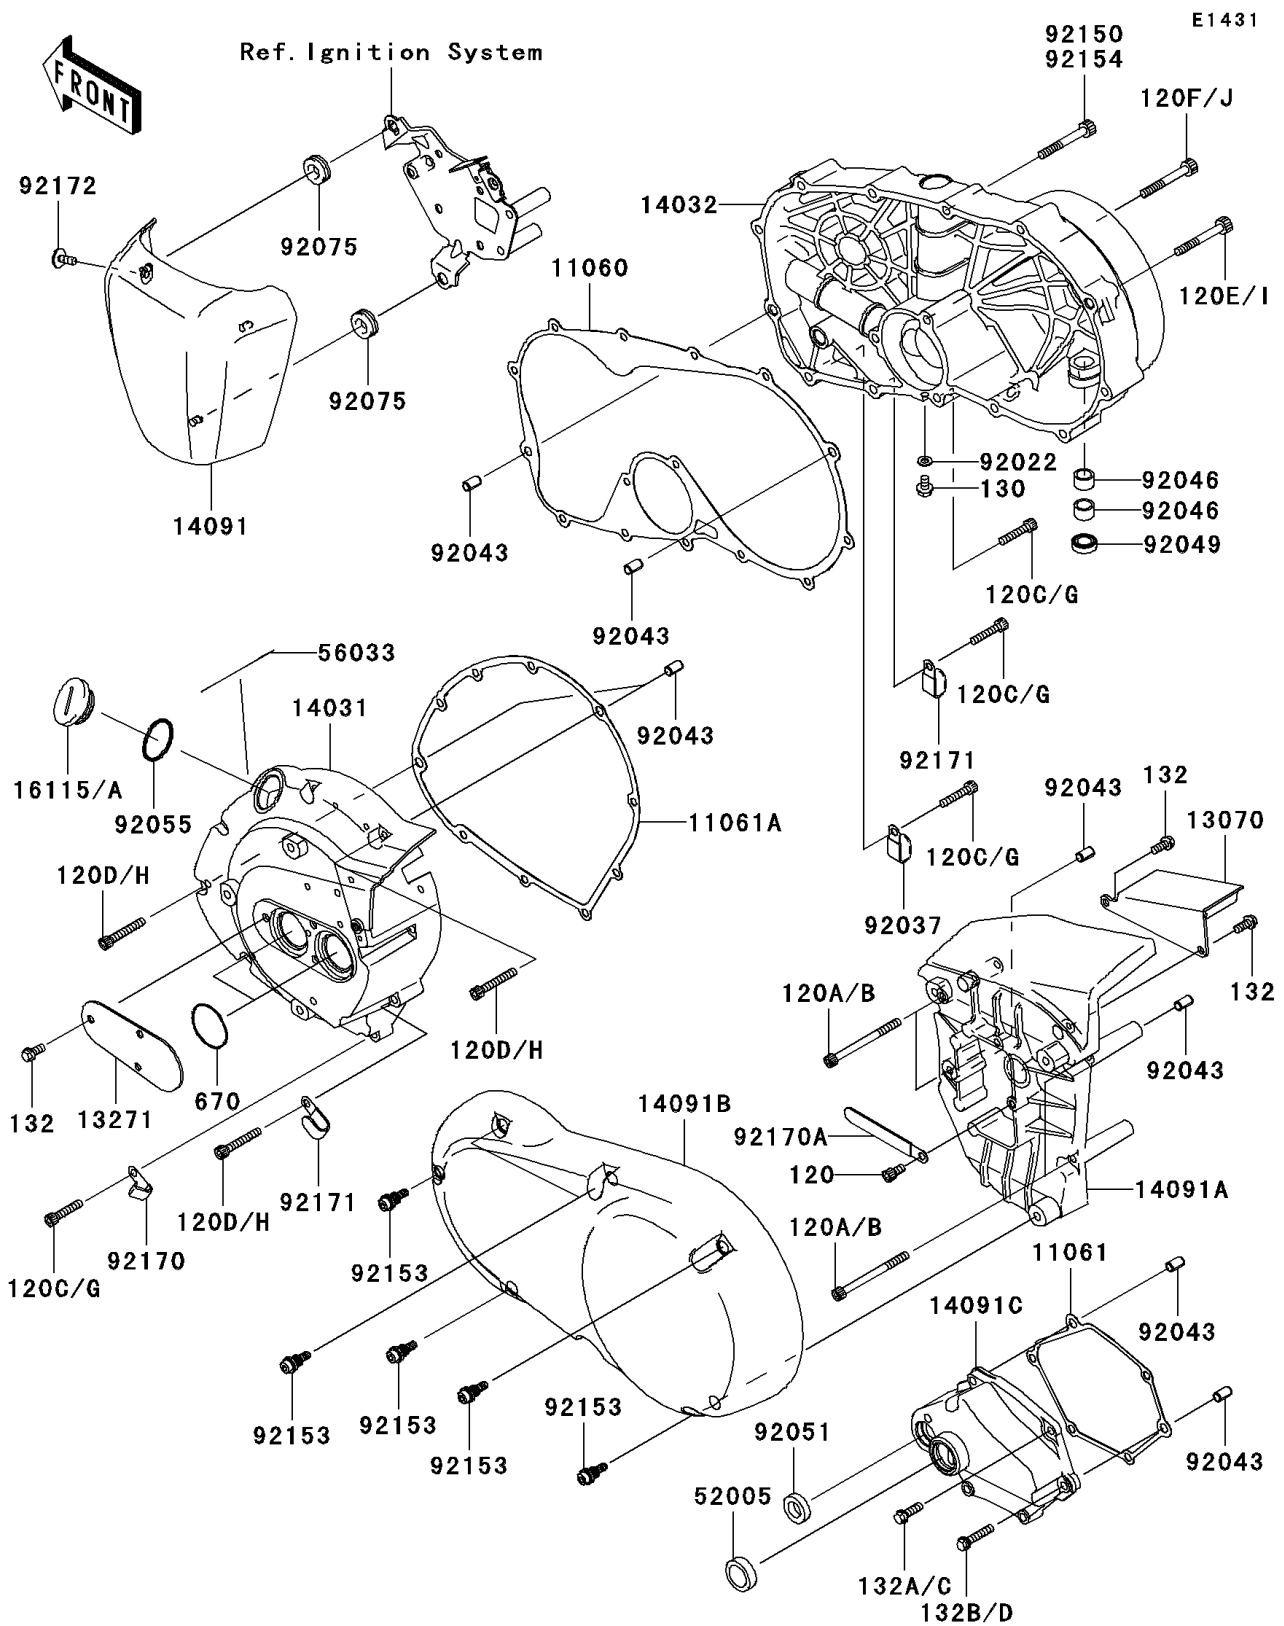

2008 Vulcan® 900 Classic LT

PARTS DIAGRAM

Engine Cover(s)

2008 Vulcan[®] 900 Classic LT

PARTS LIST

Engine Cover(s)

ITEM NAME	PART NUMBER	QUANTITY
-----------	-------------	----------
