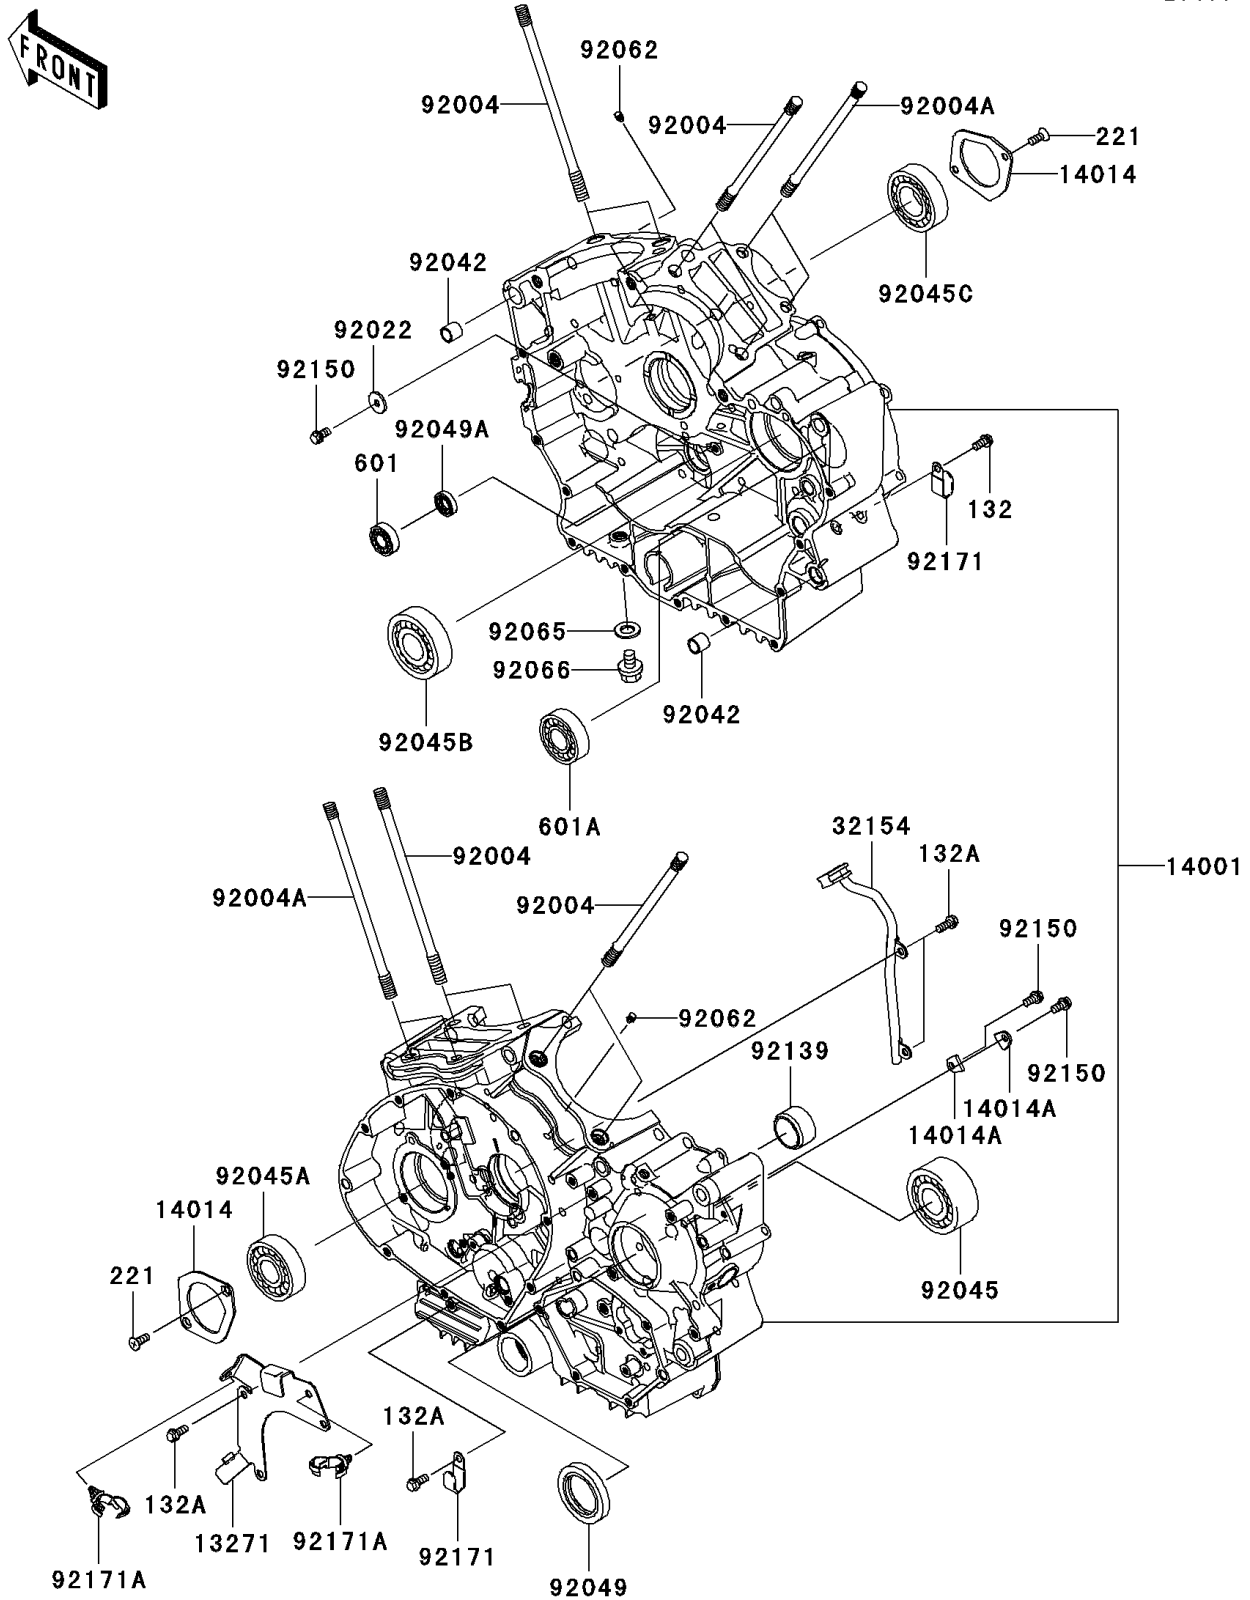

2007 Vulcan 900 Classic LT

PARTS DIAGRAM

Crankcase

E1411

2007 Vulcan 900 Classic LT

PARTS LIST

Crankcase

ITEM NAME

PART NUMBER

QUANTITY
