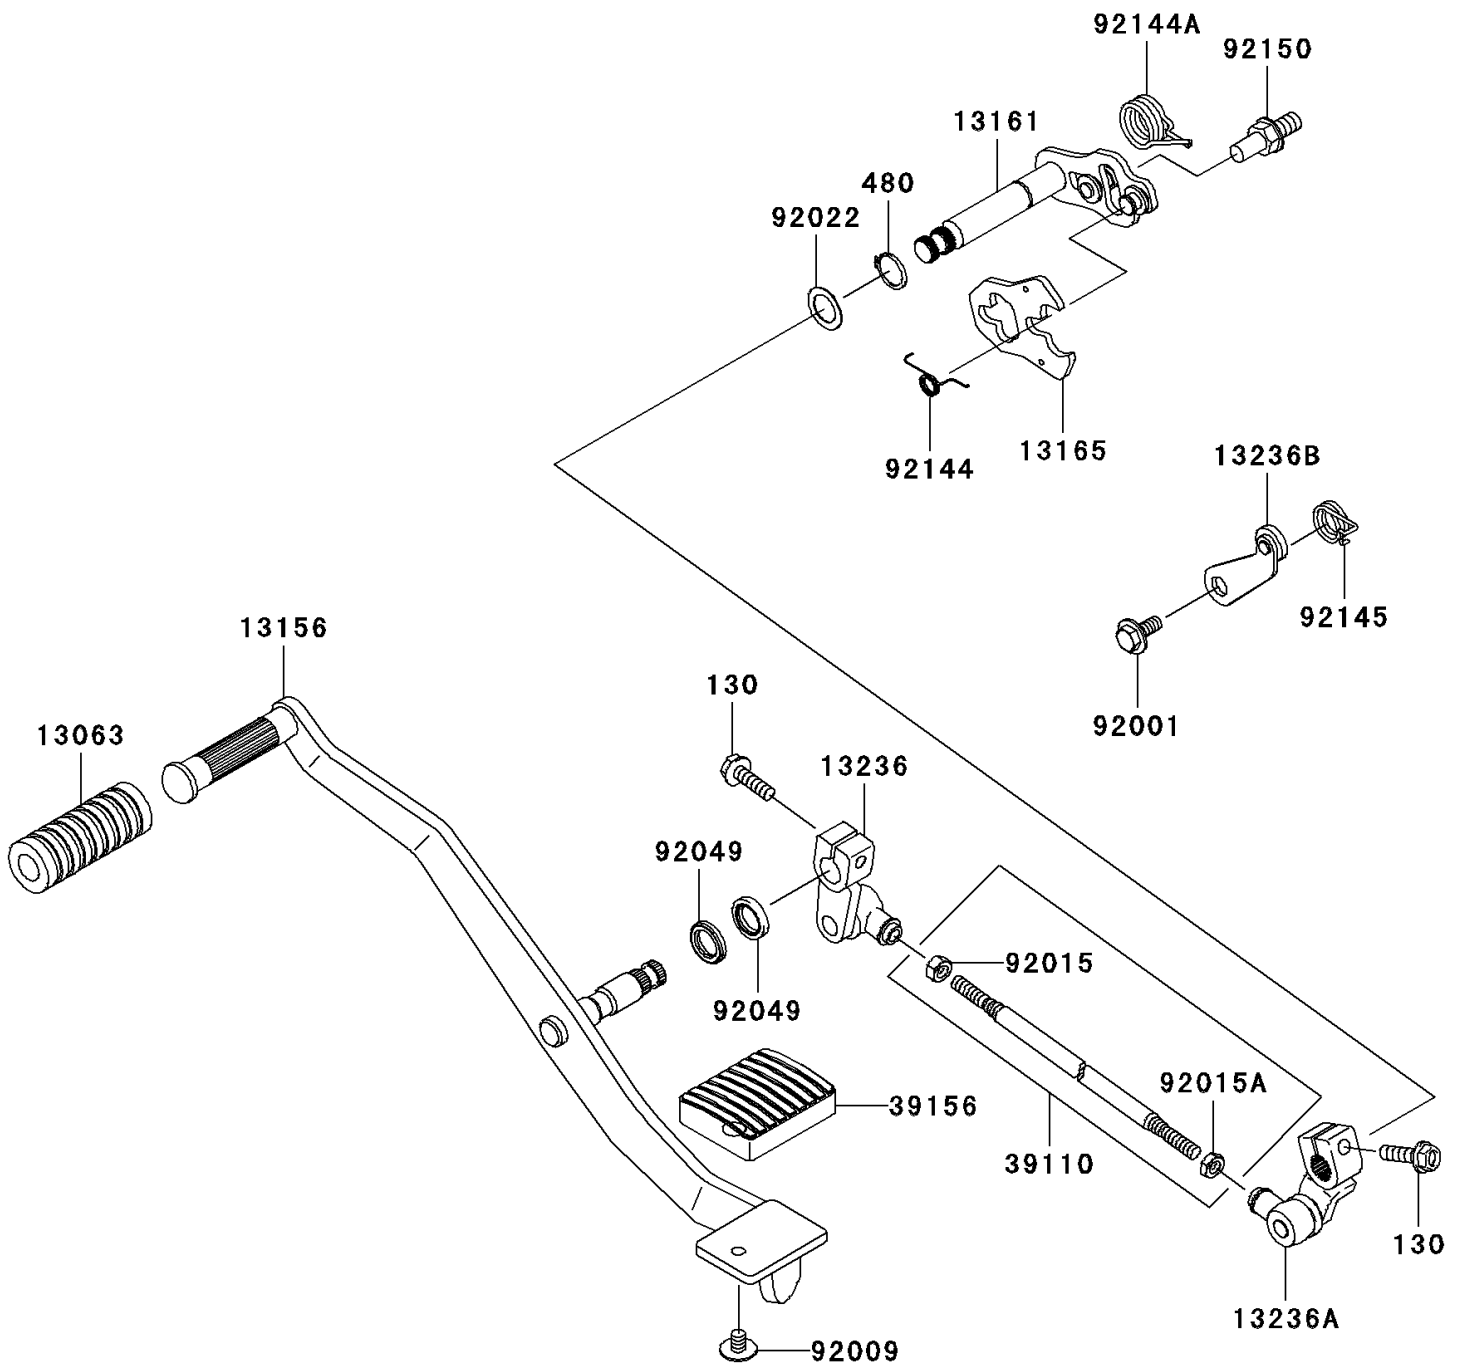

2008 Vulcan® 900 Classic LT

PARTS DIAGRAM

Gear Change Mechanism

E1370

2008 Vulcan® 900 Classic LT

PARTS LIST

Gear Change Mechanism

ITEM NAME

PART NUMBER

QUANTITY
