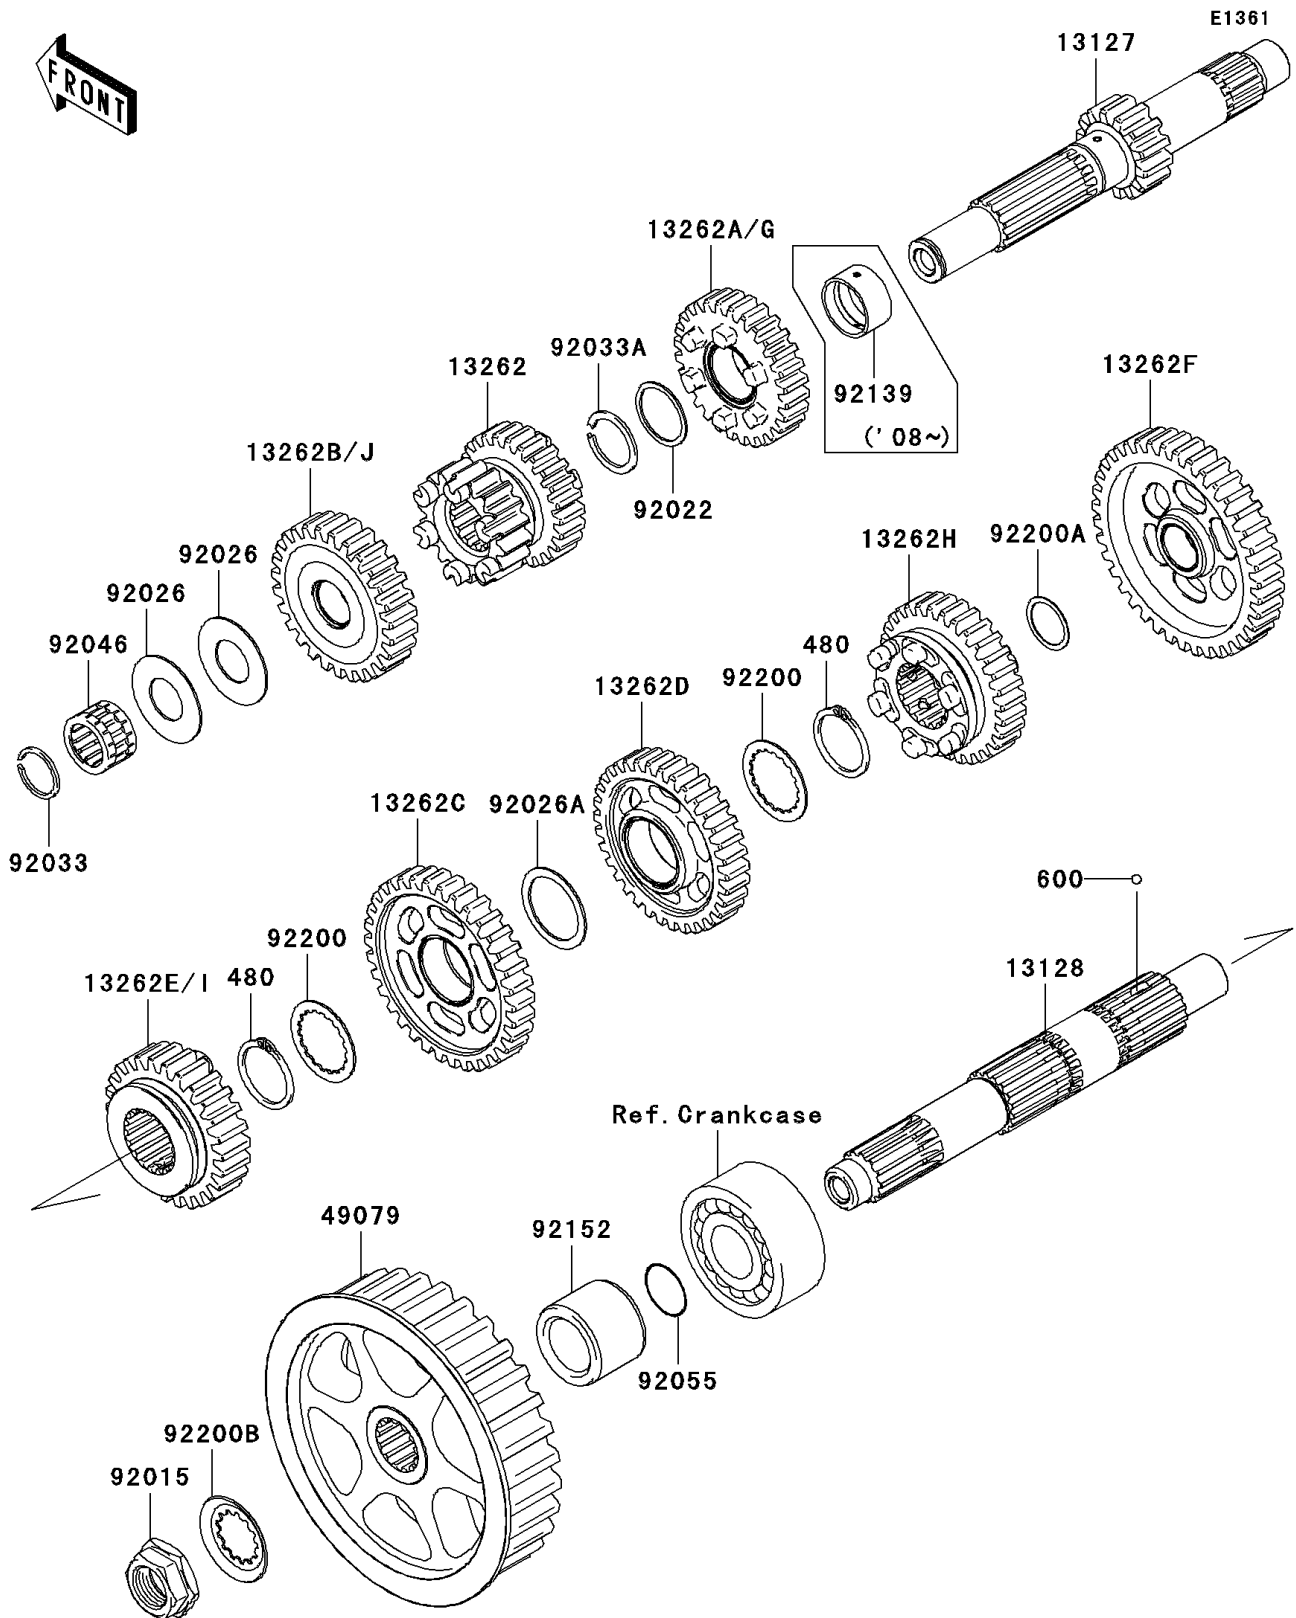

2008 Vulcan® 900 Classic LT

PARTS DIAGRAM

Transmission

2008 Vulcan[®] 900 Classic LT

PARTS LIST

Transmission

ITEM NAME

PART NUMBER

QUANTITY
