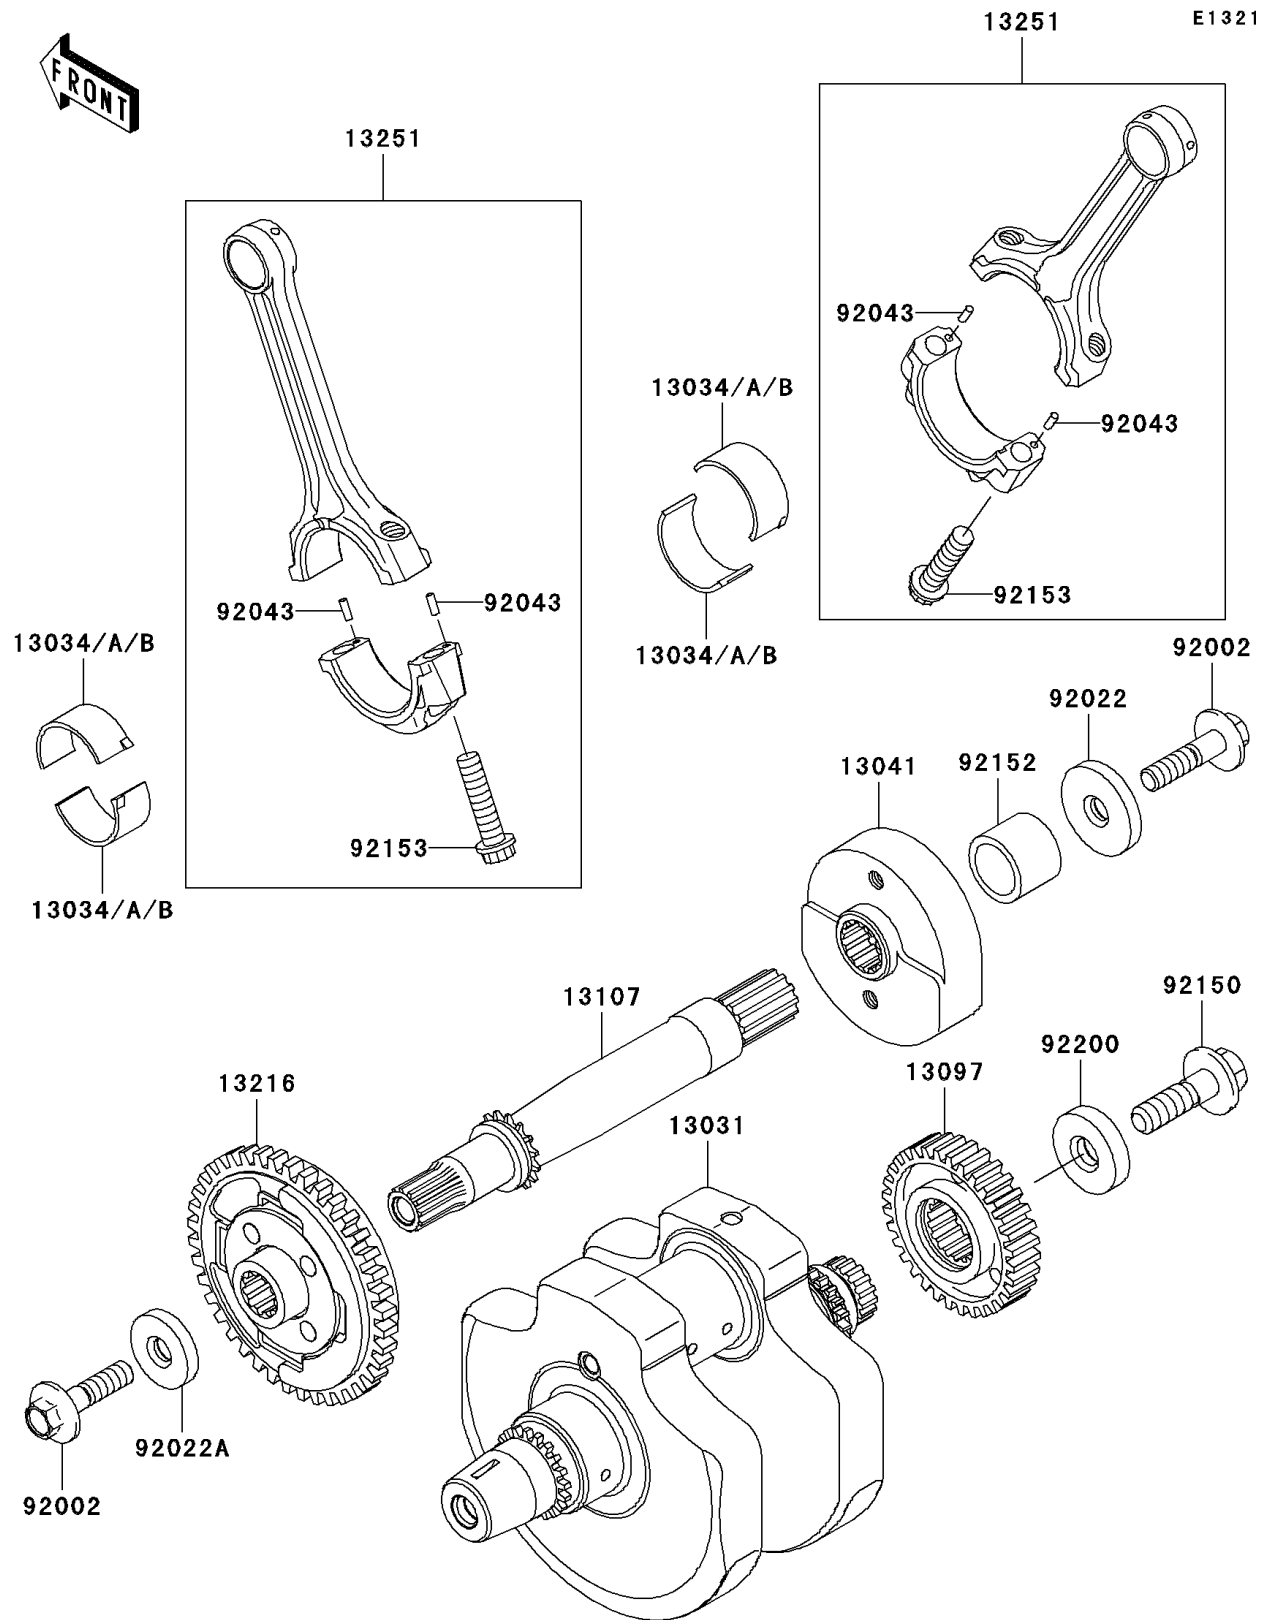

2010 Vulcan® 900 Classic LT

PARTS DIAGRAM

Crankshaft

2010 Vulcan® 900 Classic LT

PARTS LIST

Crankshaft

ITEM NAME

PART NUMBER

QUANTITY
