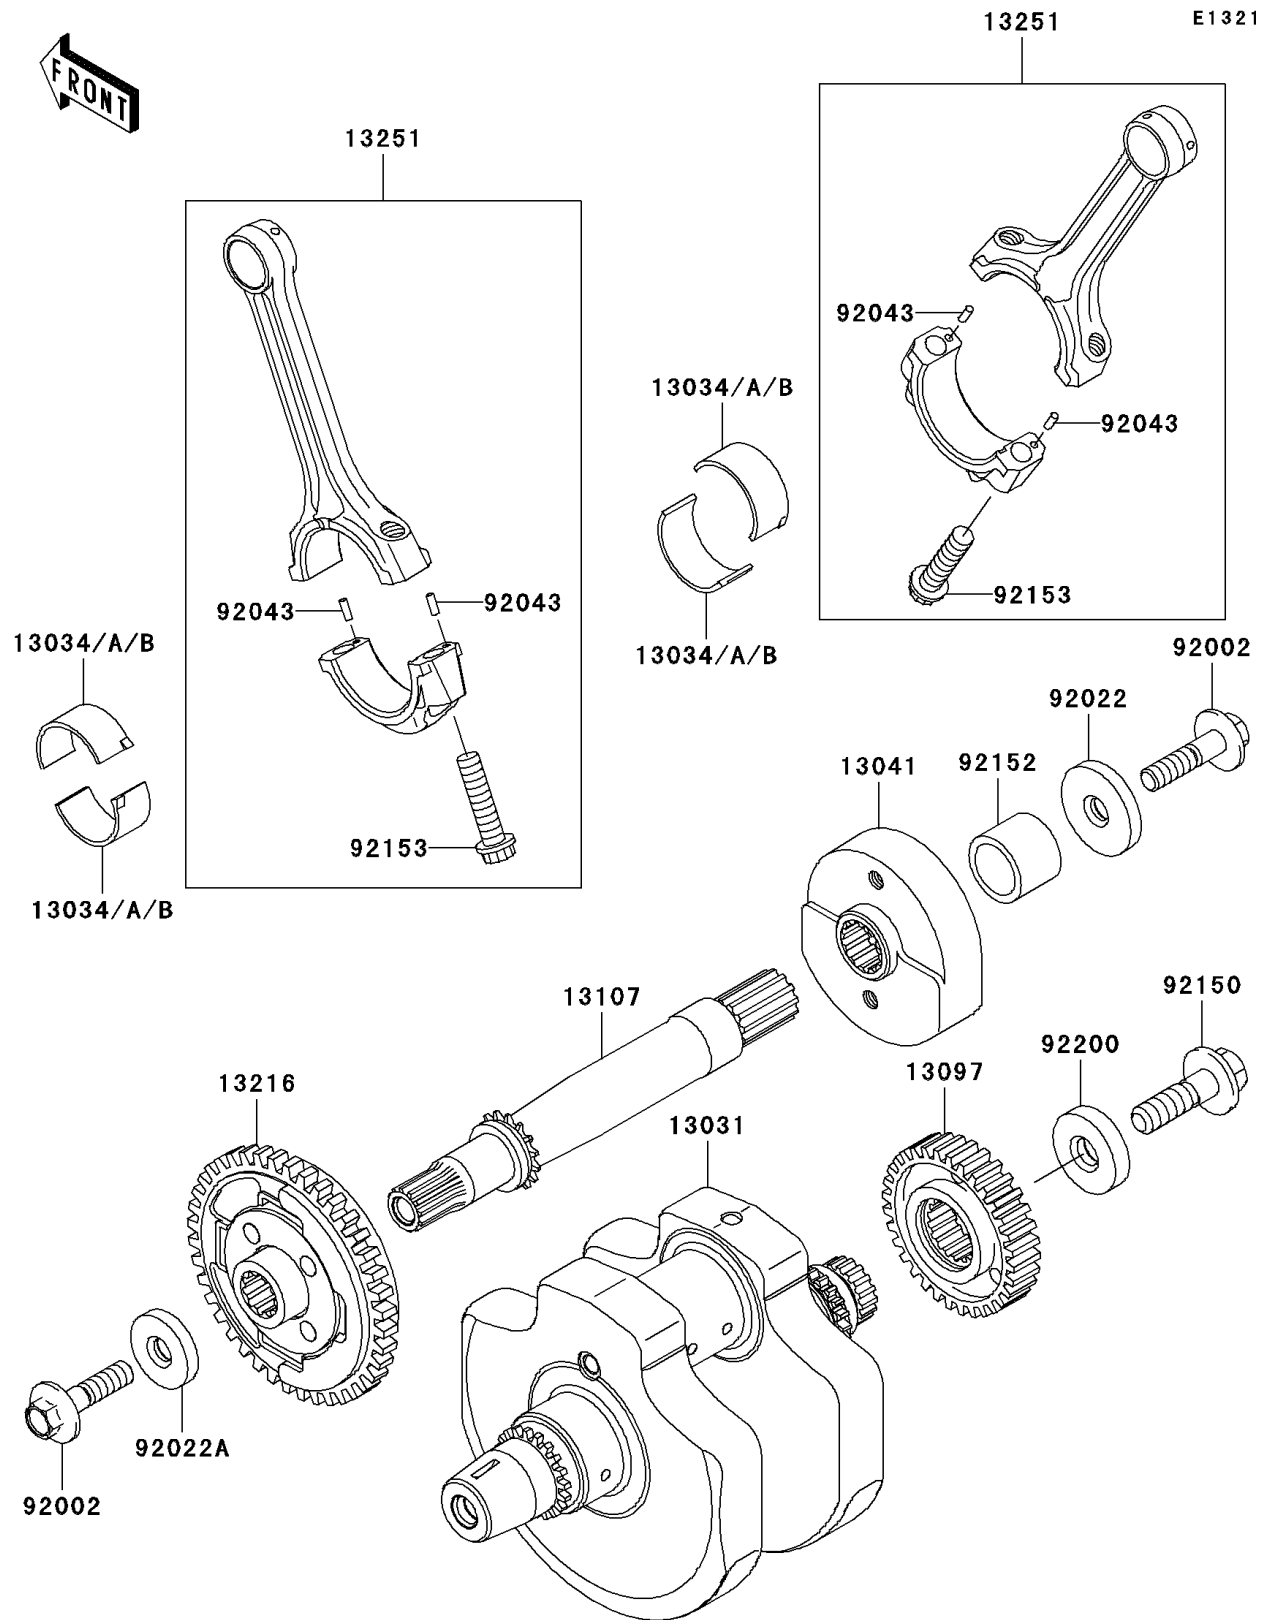

2008 Vulcan® 900 Classic LT

PARTS DIAGRAM

Crankshaft

2008 Vulcan[®] 900 Classic LT

PARTS LIST

Crankshaft

ITEM NAME

PART NUMBER

QUANTITY
