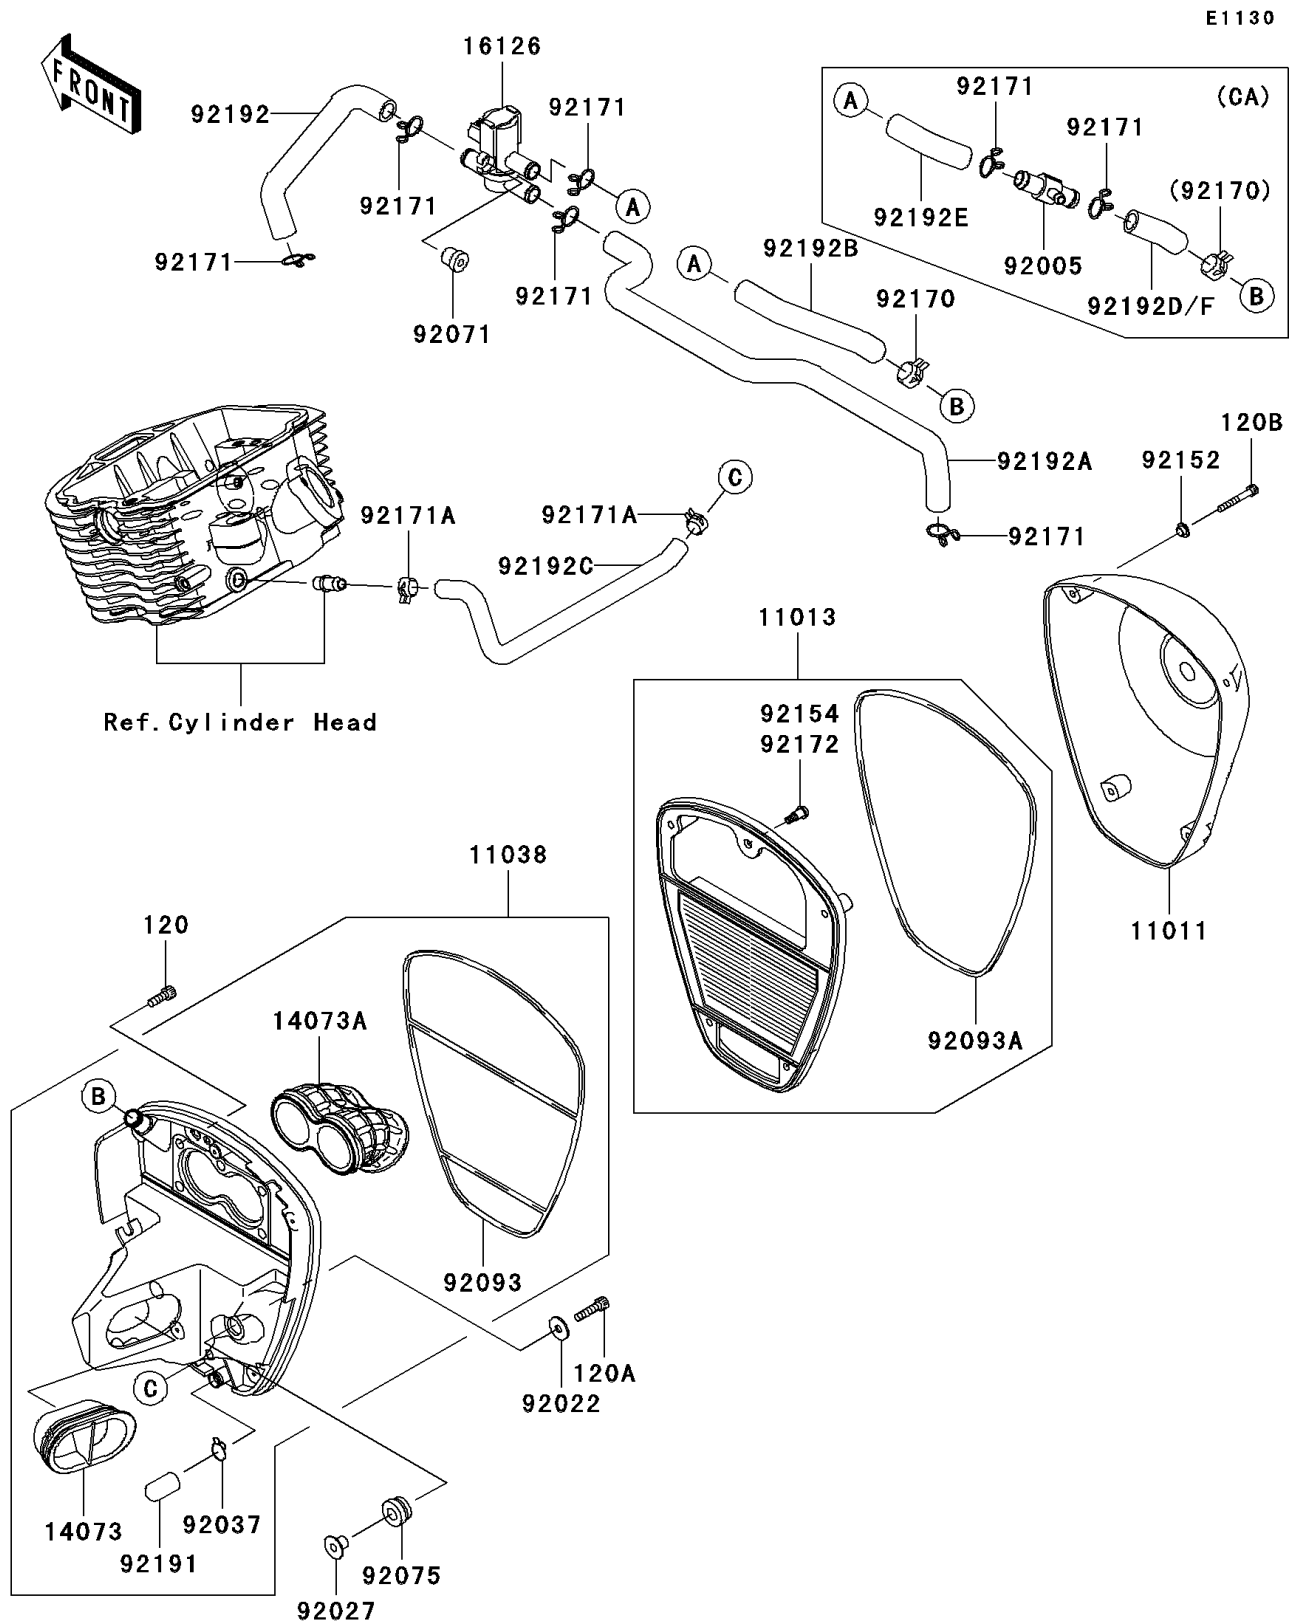

2008 Vulcan® 900 Classic LT

PARTS DIAGRAM

Air Cleaner

2008 Vulcan® 900 Classic LT

PARTS LIST

Air Cleaner

ITEM NAME

PART NUMBER

QUANTITY
