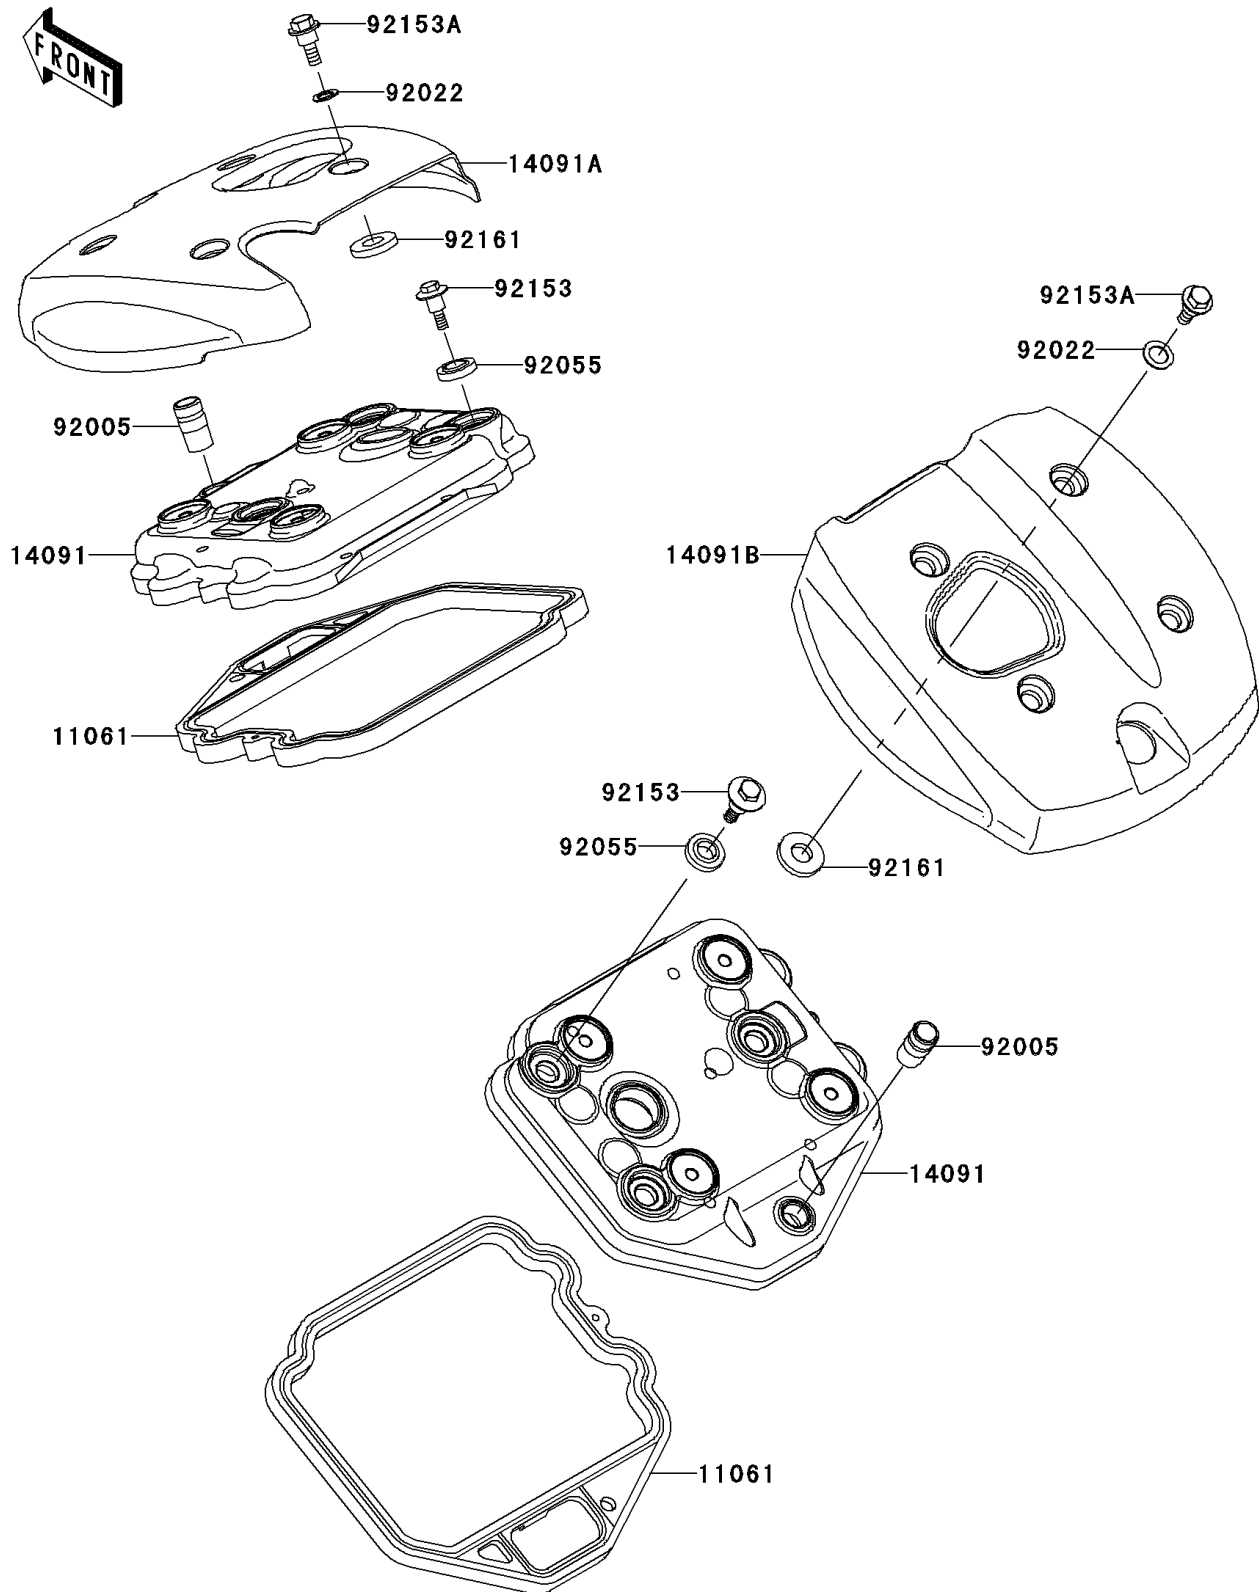

2010 Vulcan® 900 Classic LT

PARTS DIAGRAM Cylinder Head Cover

E1112

2010 Vulcan® 900 Classic LT

PARTS LIST

Cylinder Head Cover

ITEM NAME	PART NUMBER	QUANTITY
-----------	-------------	----------
