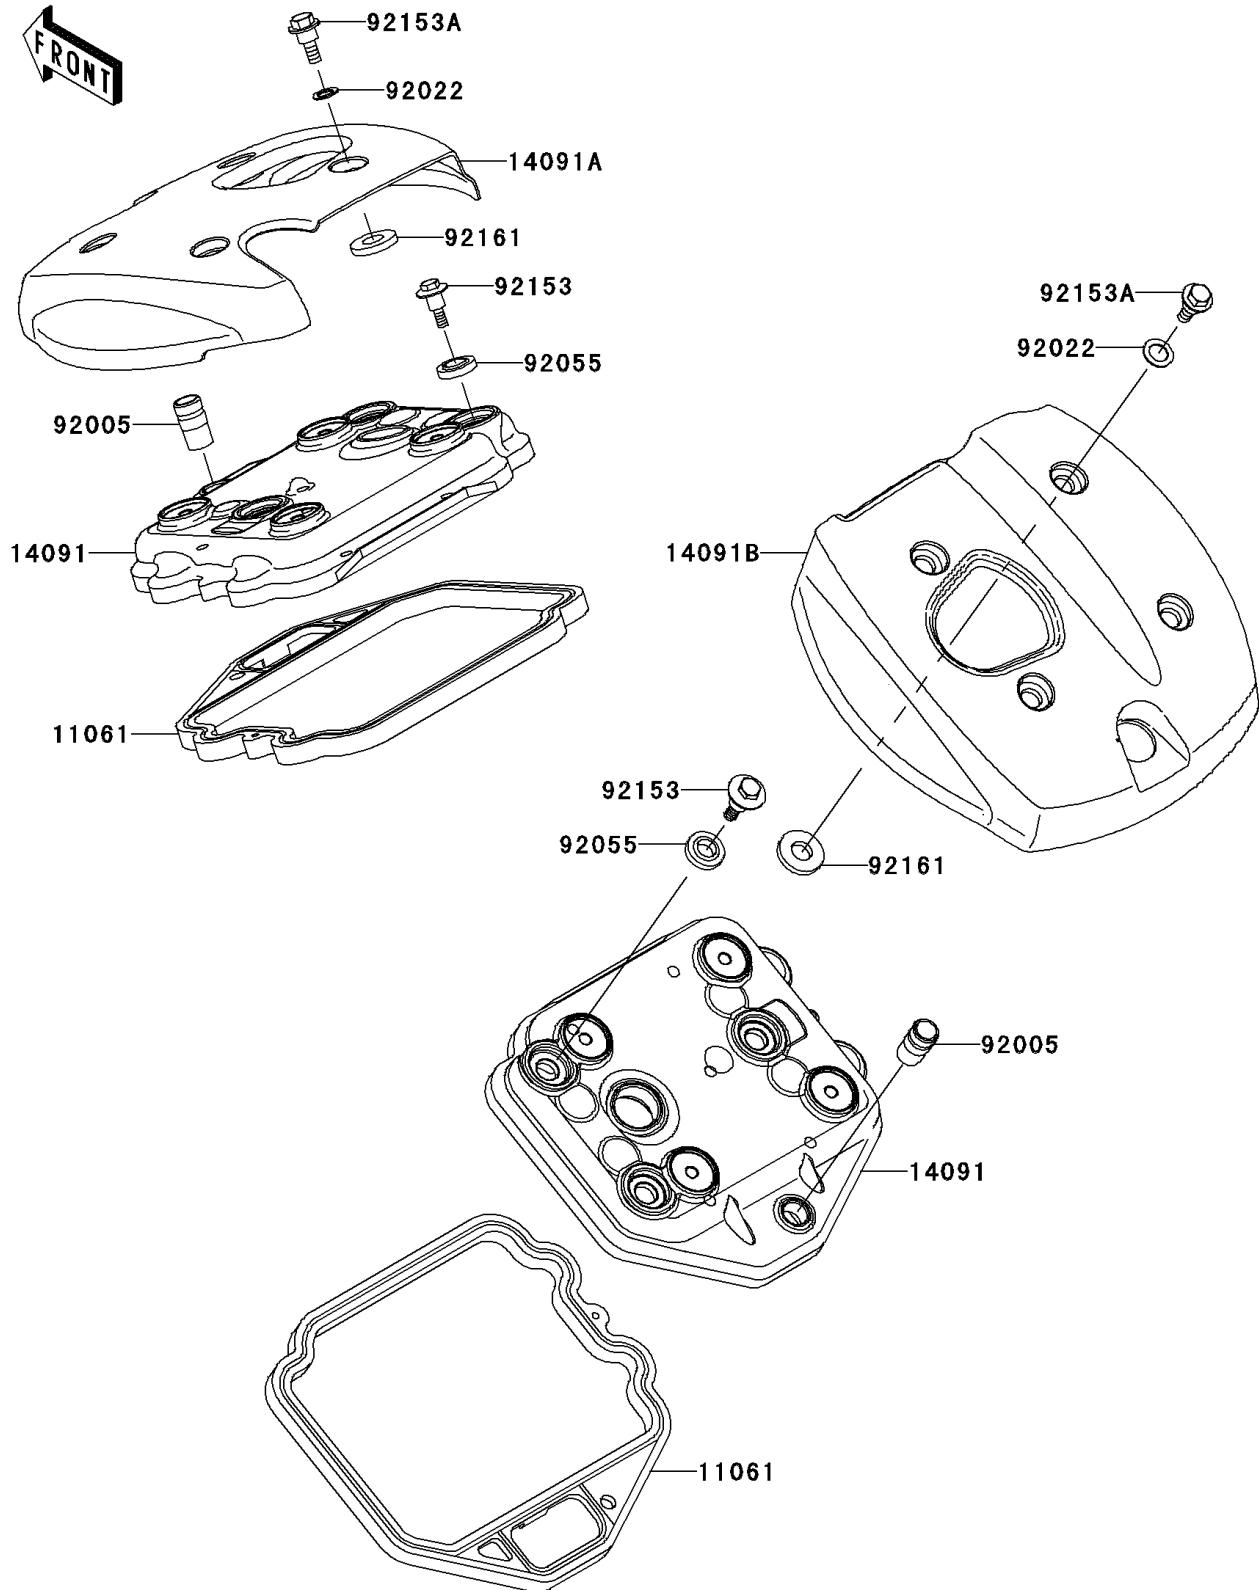

2008 Vulcan® 900 Classic LT

PARTS DIAGRAM

Cylinder Head Cover

E1112

2008 Vulcan[®] 900 Classic LT

PARTS LIST

Cylinder Head Cover

ITEM NAME

PART NUMBER

QUANTITY
