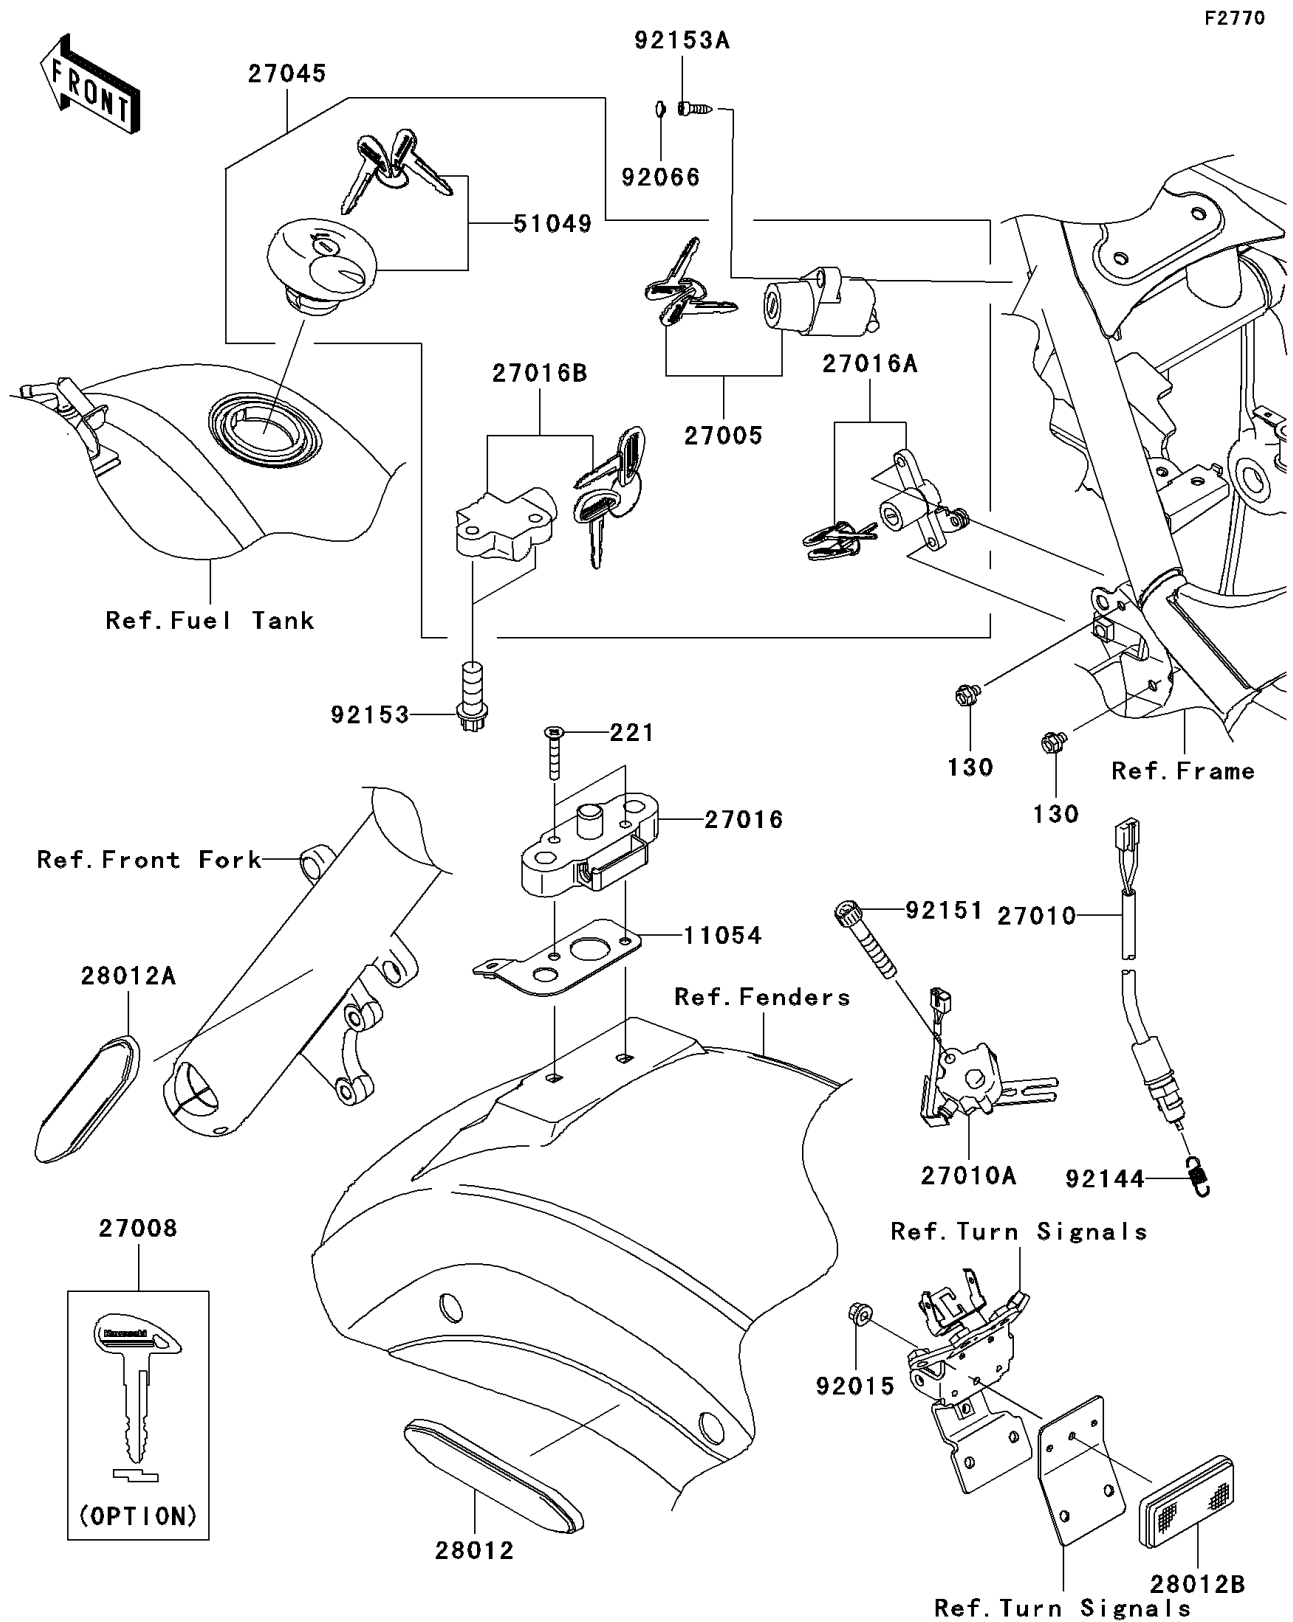

2008 Vulcan® 900 Classic

PARTS DIAGRAM

Ignition Switch/Locks/Reflectors

2008 Vulcan[®] 900 Classic

PARTS LIST

Ignition Switch/Locks/Reflectors

ITEM NAME

PART NUMBER

QUANTITY
