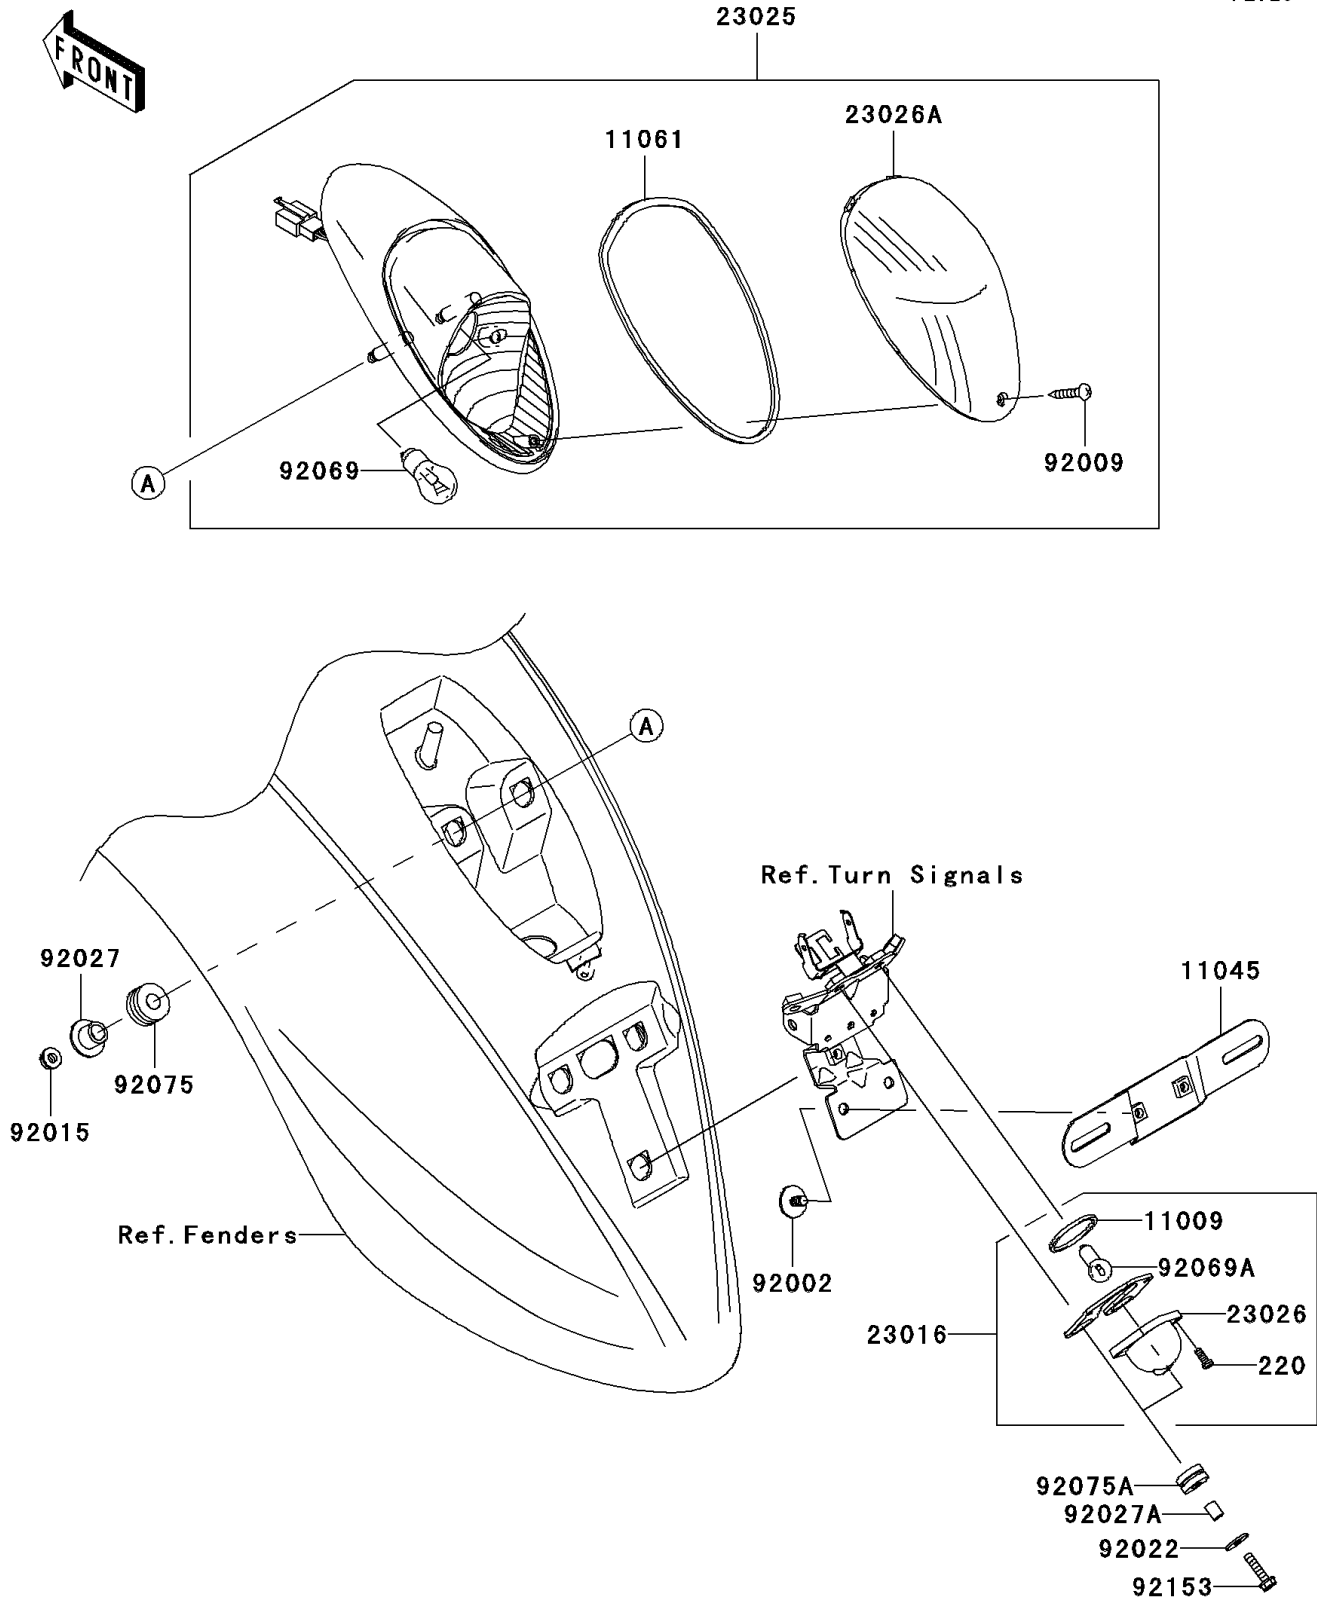

2007 Vulcan 900 Classic

PARTS DIAGRAM

Taillight(s)(-JKAVN2B1 7A016369)

F2720

2007 Vulcan 900 Classic

PARTS LIST

Taillight(s)(-JKAVN2B1 7A016369)

ITEM NAME	PART NUMBER	QUANTITY
SCREW-PAN-CROS,4X10 (Ref # 220)	220AA0410	2
GASKET,LICENSE PLATE LAMP (Ref # 11009)	11009-1372	1
BRACKET,LICENSE (Ref # 11045)	11045-1387	1
GASKET,TAIL LAMP LENS (Ref # 11061)	11061-1089	1
LAMP-ASSY,LICENSE (Ref # 23016)	23016-0007	1
LAMP-TAIL (Ref # 23025)	23025-0025	1
LENS,LAMP (Ref # 23026)	23026-1054	1
LENS,TAIL LAMP (Ref # 23026A)	23026-1246	1
BOLT,UPSET-WP,6X12 (Ref # 92002)	92002-1884	2
SCREW,TAPPING,4X16 (Ref # 92009)	92009-1966	1
NUT,FLANGED,6MM (Ref # 92015)	92015-1367	2
WASHER,6.5X20X1.6 (Ref # 92022)	92022-1557	2
COLLAR,L=13.1,BLACK (Ref # 92027)	92027-1450	2
COLLAR,6.8X10X12 (Ref # 92027A)	92027-162	2
BULB,12V 21/5W (Ref # 92069)	92069-063	1
BULB,12V 5W (Ref # 92069A)	92069-1055	1
DAMPER (Ref # 92075)	92075-1690	2
DAMPER (Ref # 92075A)	92075-209	2
BOLT,FLANGED,6X25 (Ref # 92153)	92153-0514	2