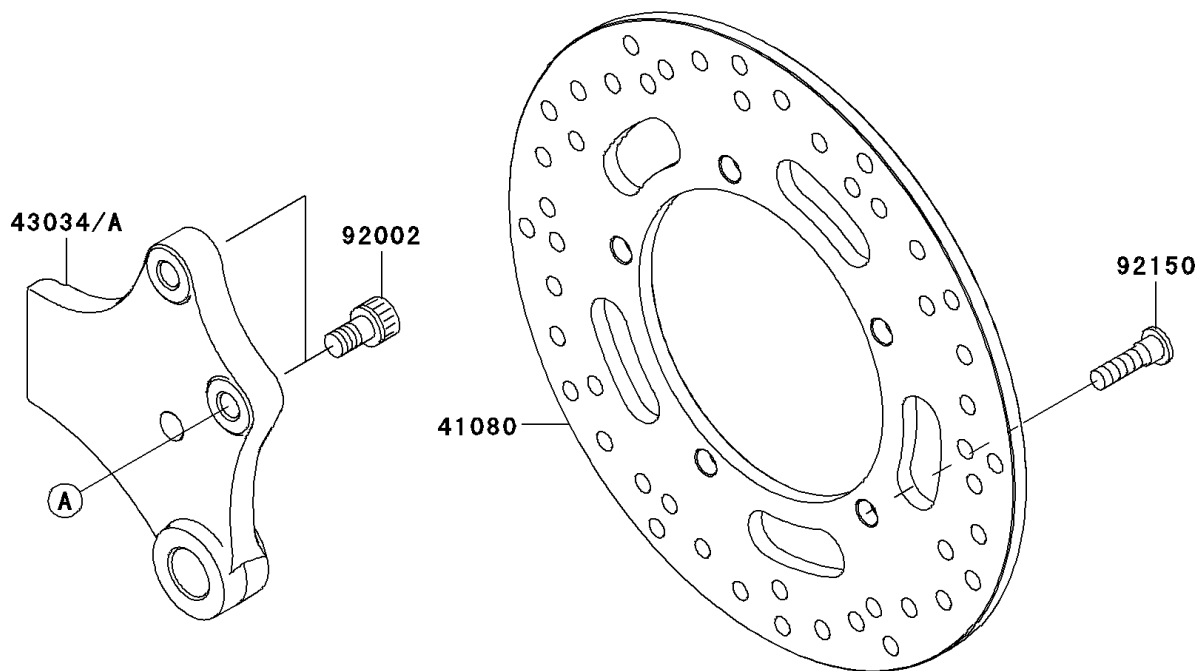

2008 Vulcan® 900 Classic

PARTS DIAGRAM

Rear Brake

F2294

2008 Vulcan[®] 900 Classic

PARTS LIST

Rear Brake

ITEM NAME

PART NUMBER

QUANTITY
