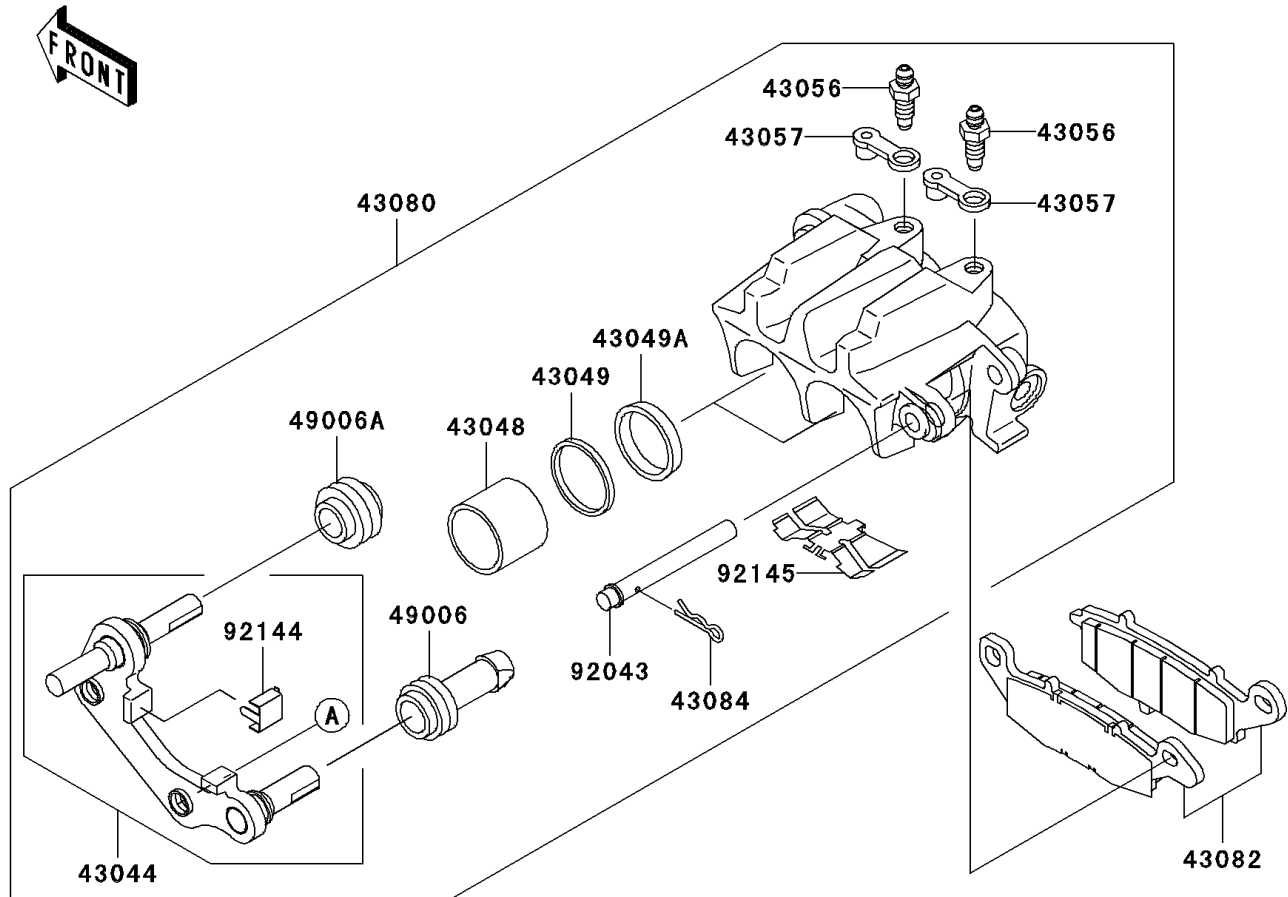

2008 Vulcan® 900 Classic

PARTS DIAGRAM

Rear Brake

F2294

2008 Vulcan[®] 900 Classic

PARTS LIST

Rear Brake

ITEM NAME

PART NUMBER

QUANTITY
