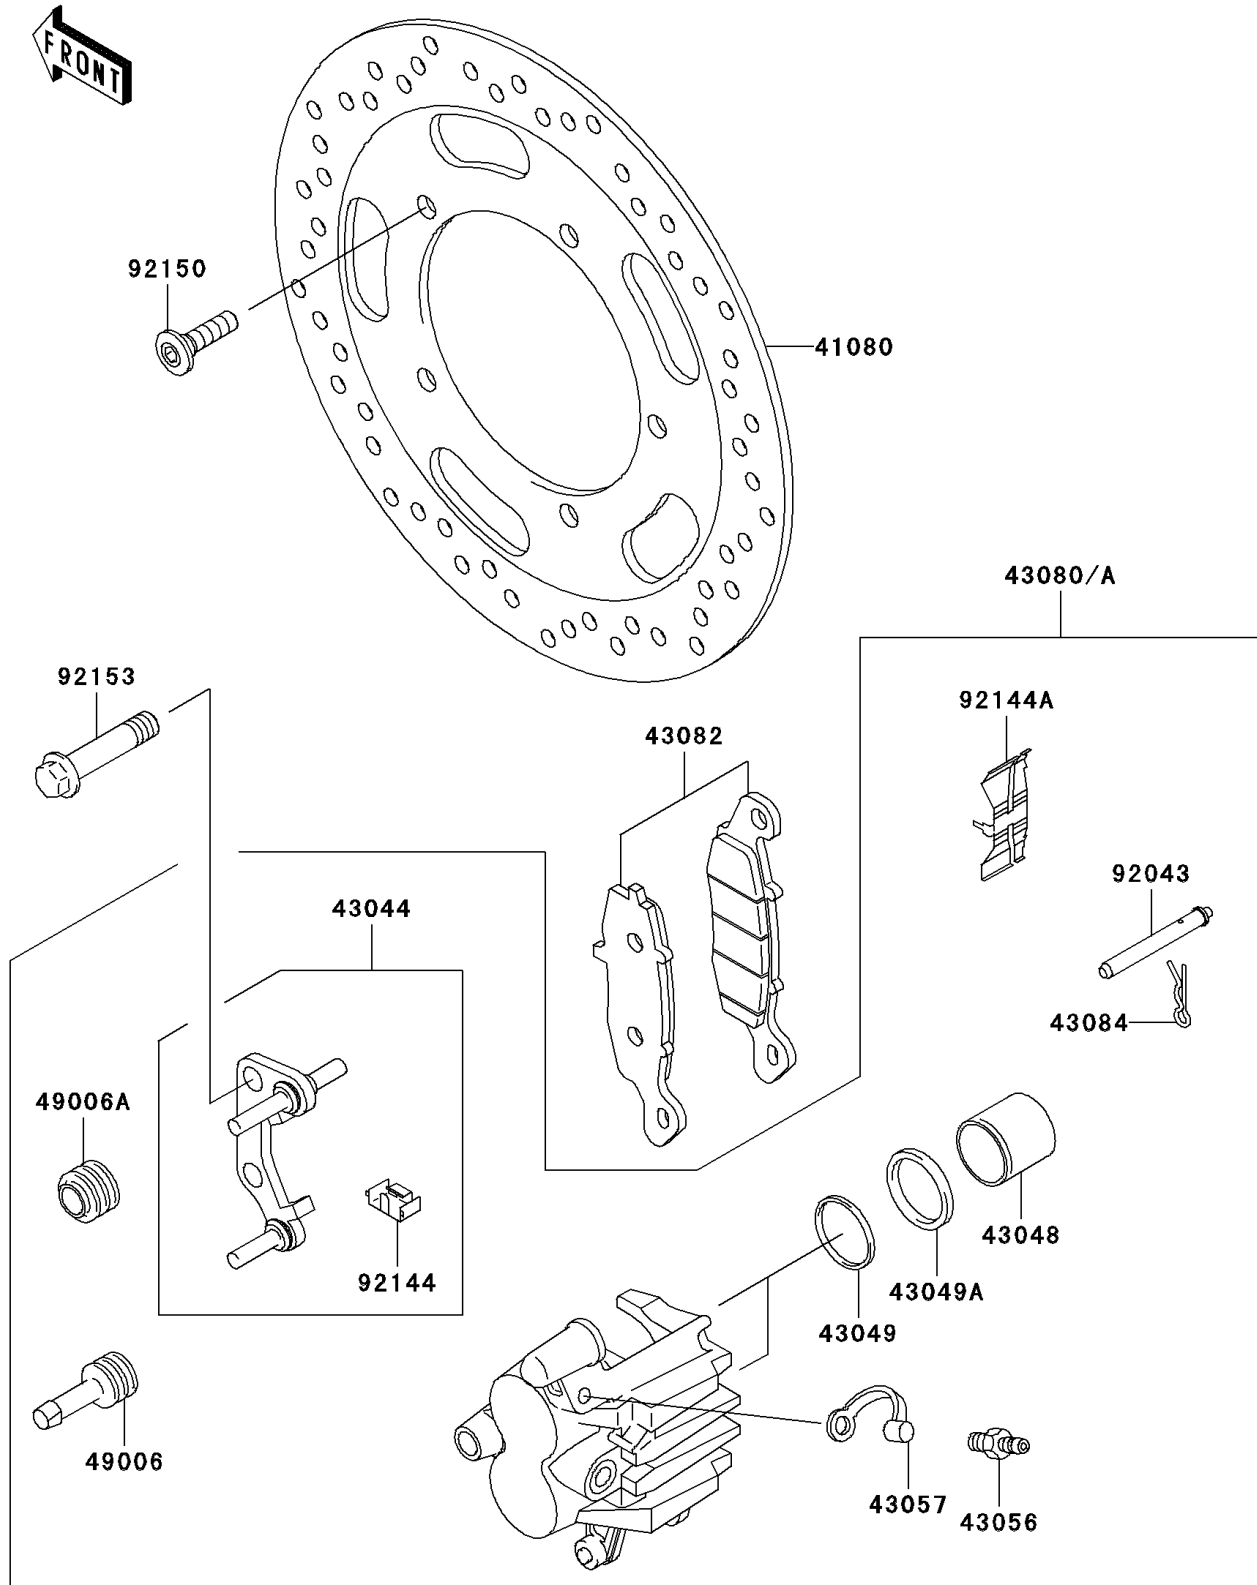

2006 Vulcan 900 Classic

PARTS DIAGRAM

Front Brake

F2292

2006 Vulcan 900 Classic

PARTS LIST

Front Brake

ITEM NAME

PART NUMBER

QUANTITY
