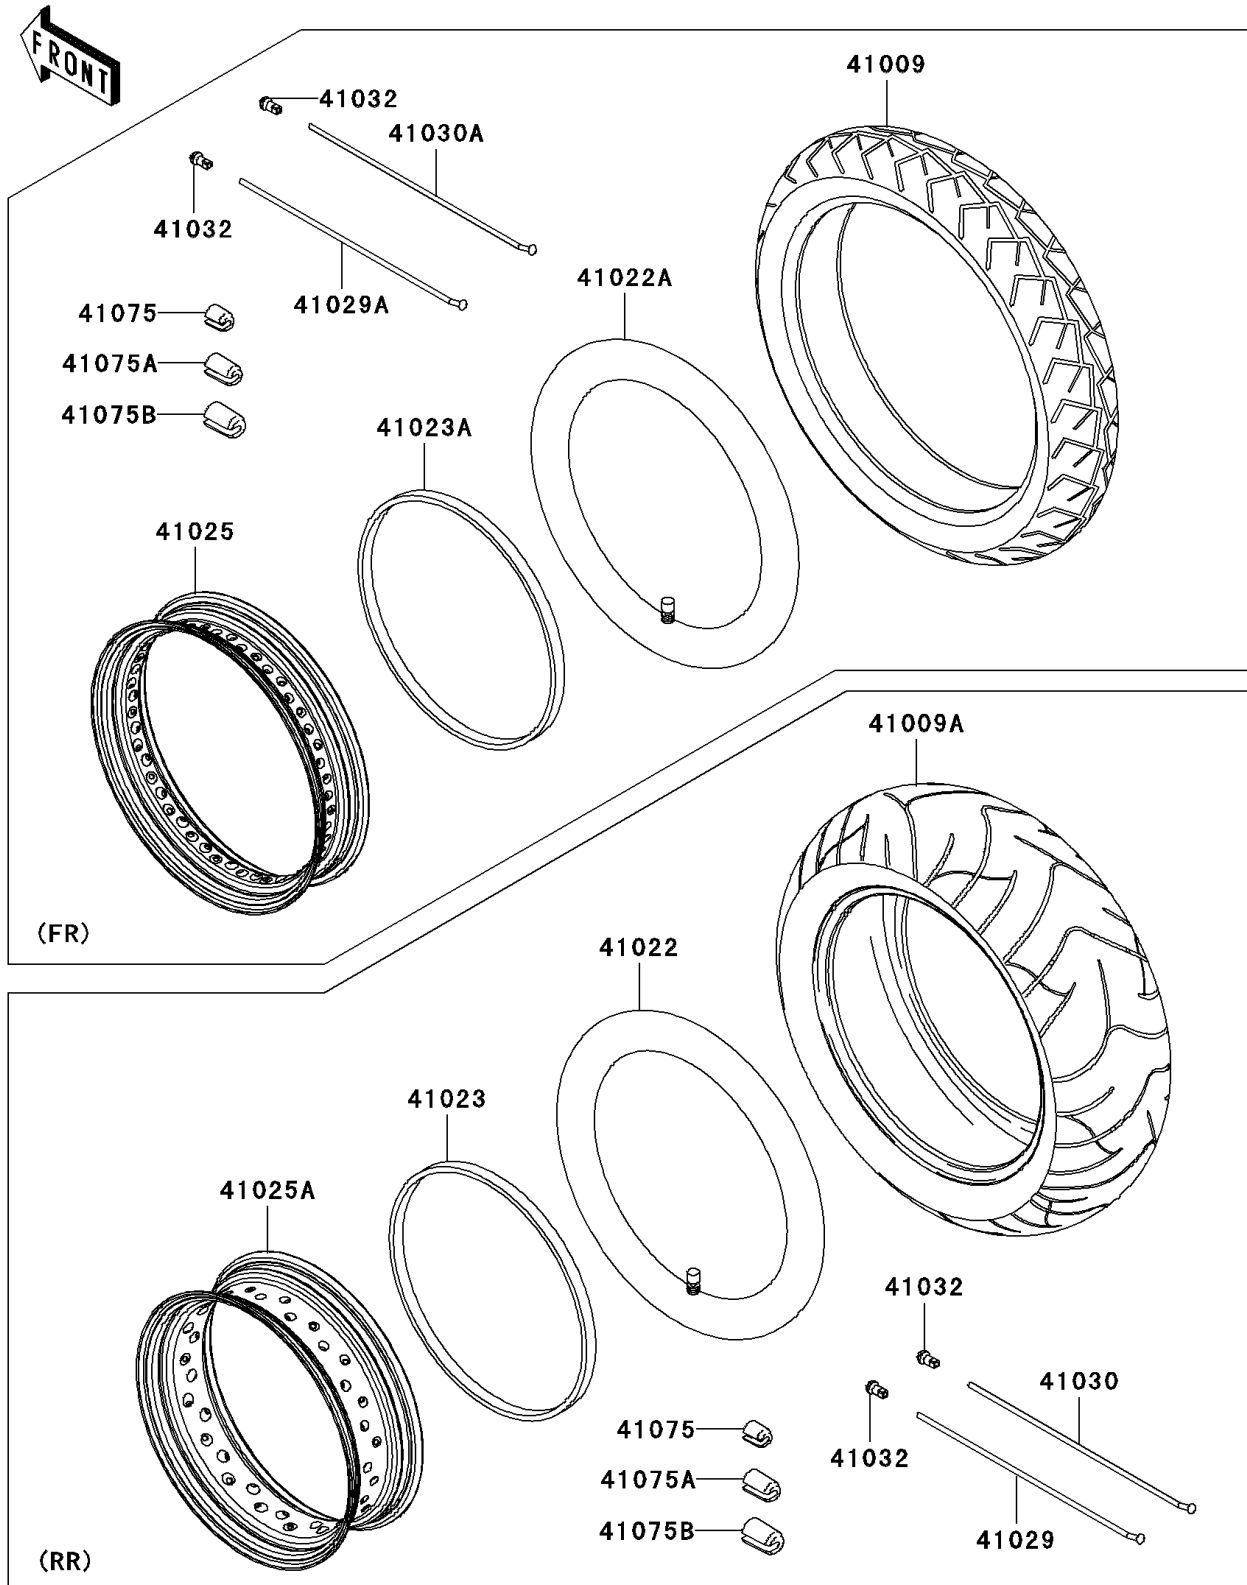

2008 Vulcan® 900 Classic

PARTS DIAGRAM

Tires

F2210

2008 Vulcan® 900 Classic

PARTS LIST

Tires

ITEM NAME

PART NUMBER

QUANTITY
