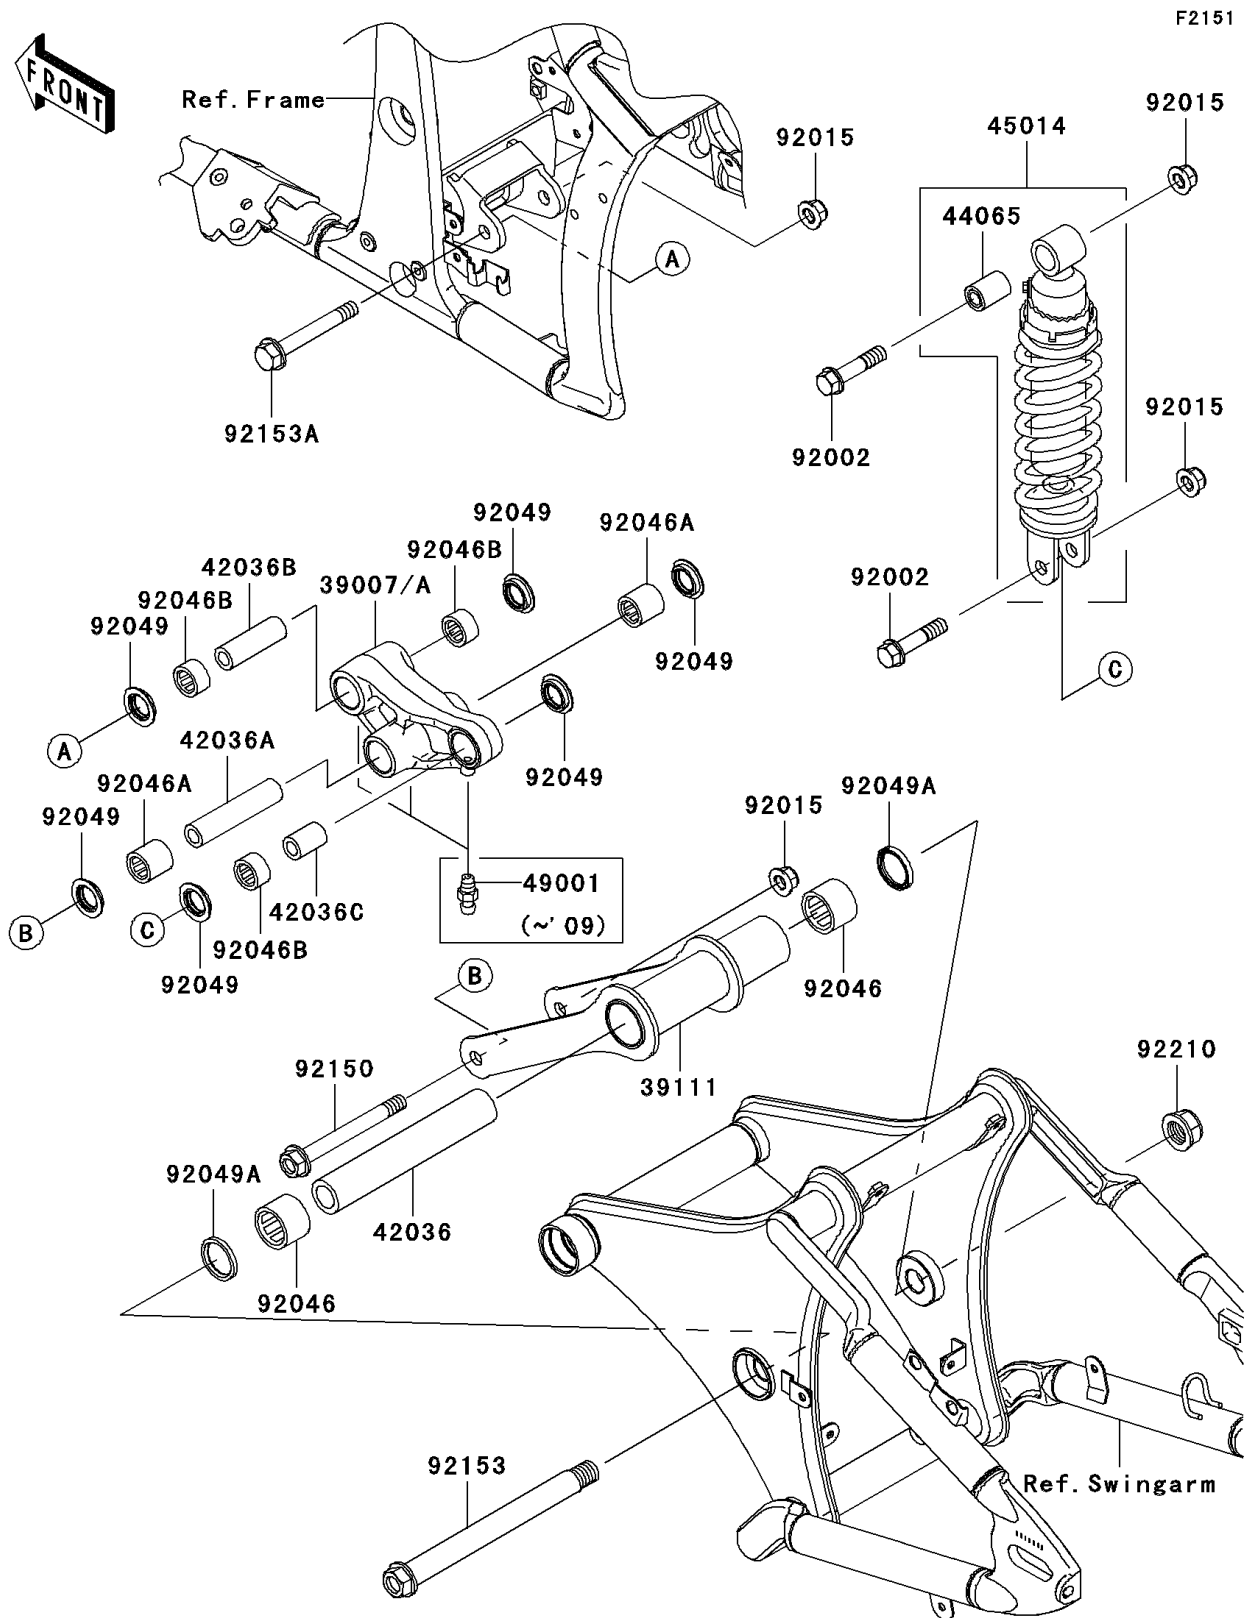

2008 Vulcan® 900 Classic

PARTS DIAGRAM

Suspension/Shock Absorber

2008 Vulcan® 900 Classic

PARTS LIST

Suspension/Shock Absorber

ITEM NAME

PART NUMBER

QUANTITY
