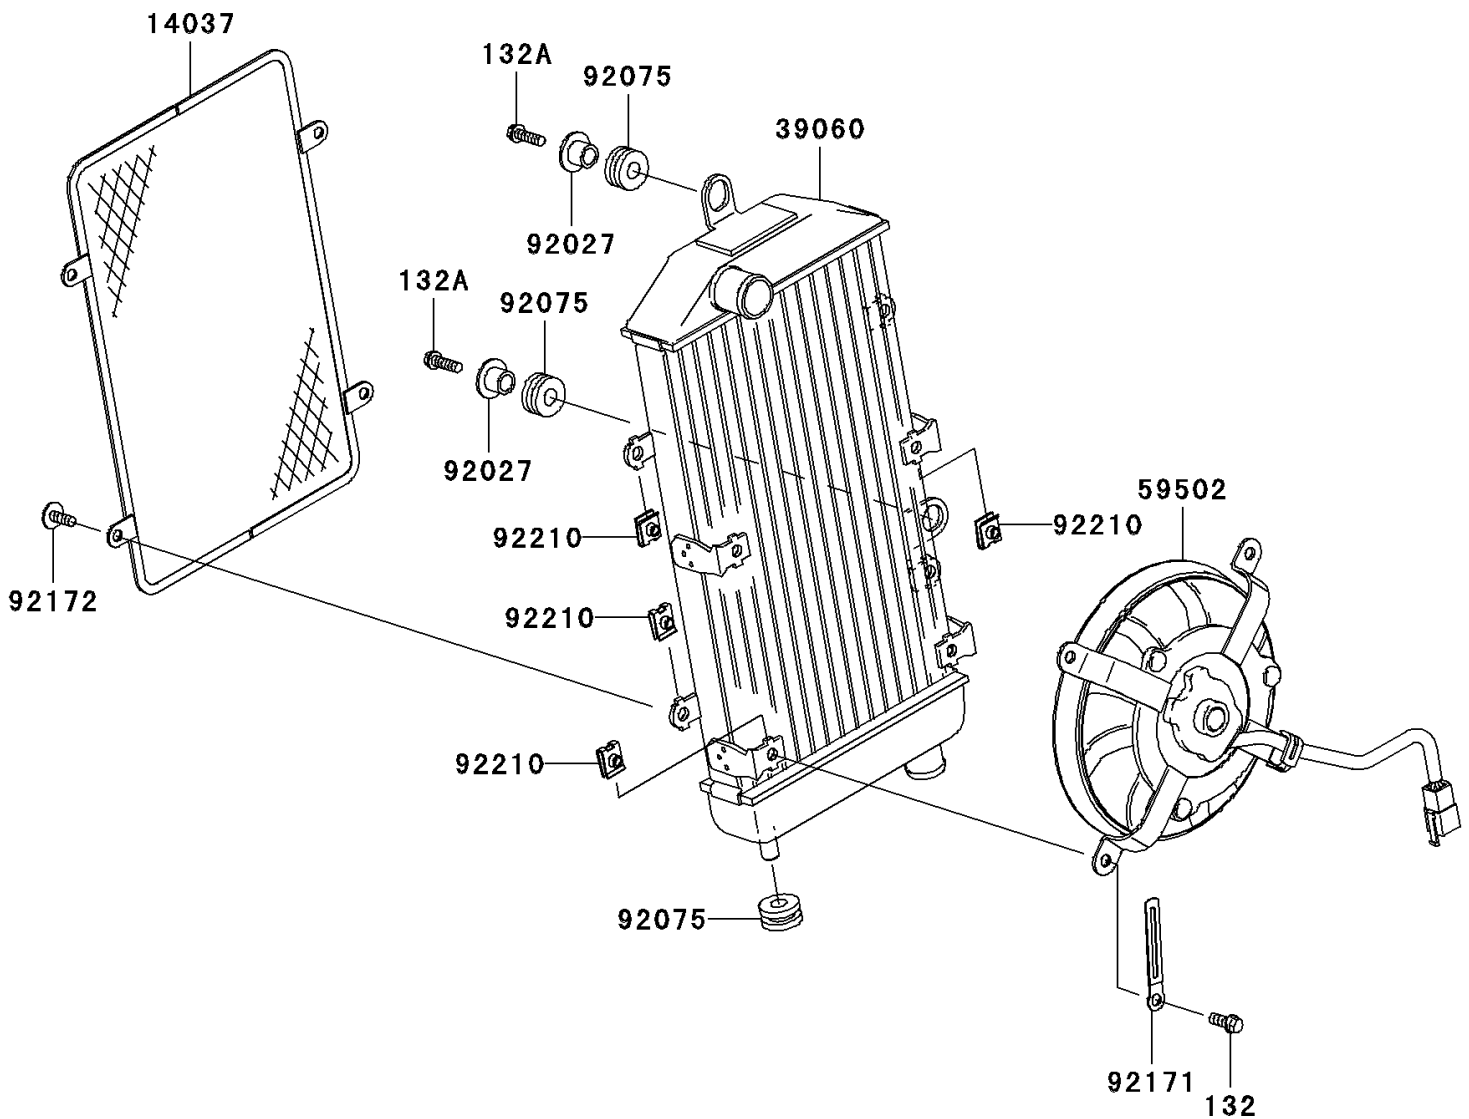

2006 Vulcan 900 Classic

PARTS DIAGRAM

Radiator

E3032

2006 Vulcan 900 Classic

PARTS LIST

Radiator

ITEM NAME

PART NUMBER

QUANTITY
