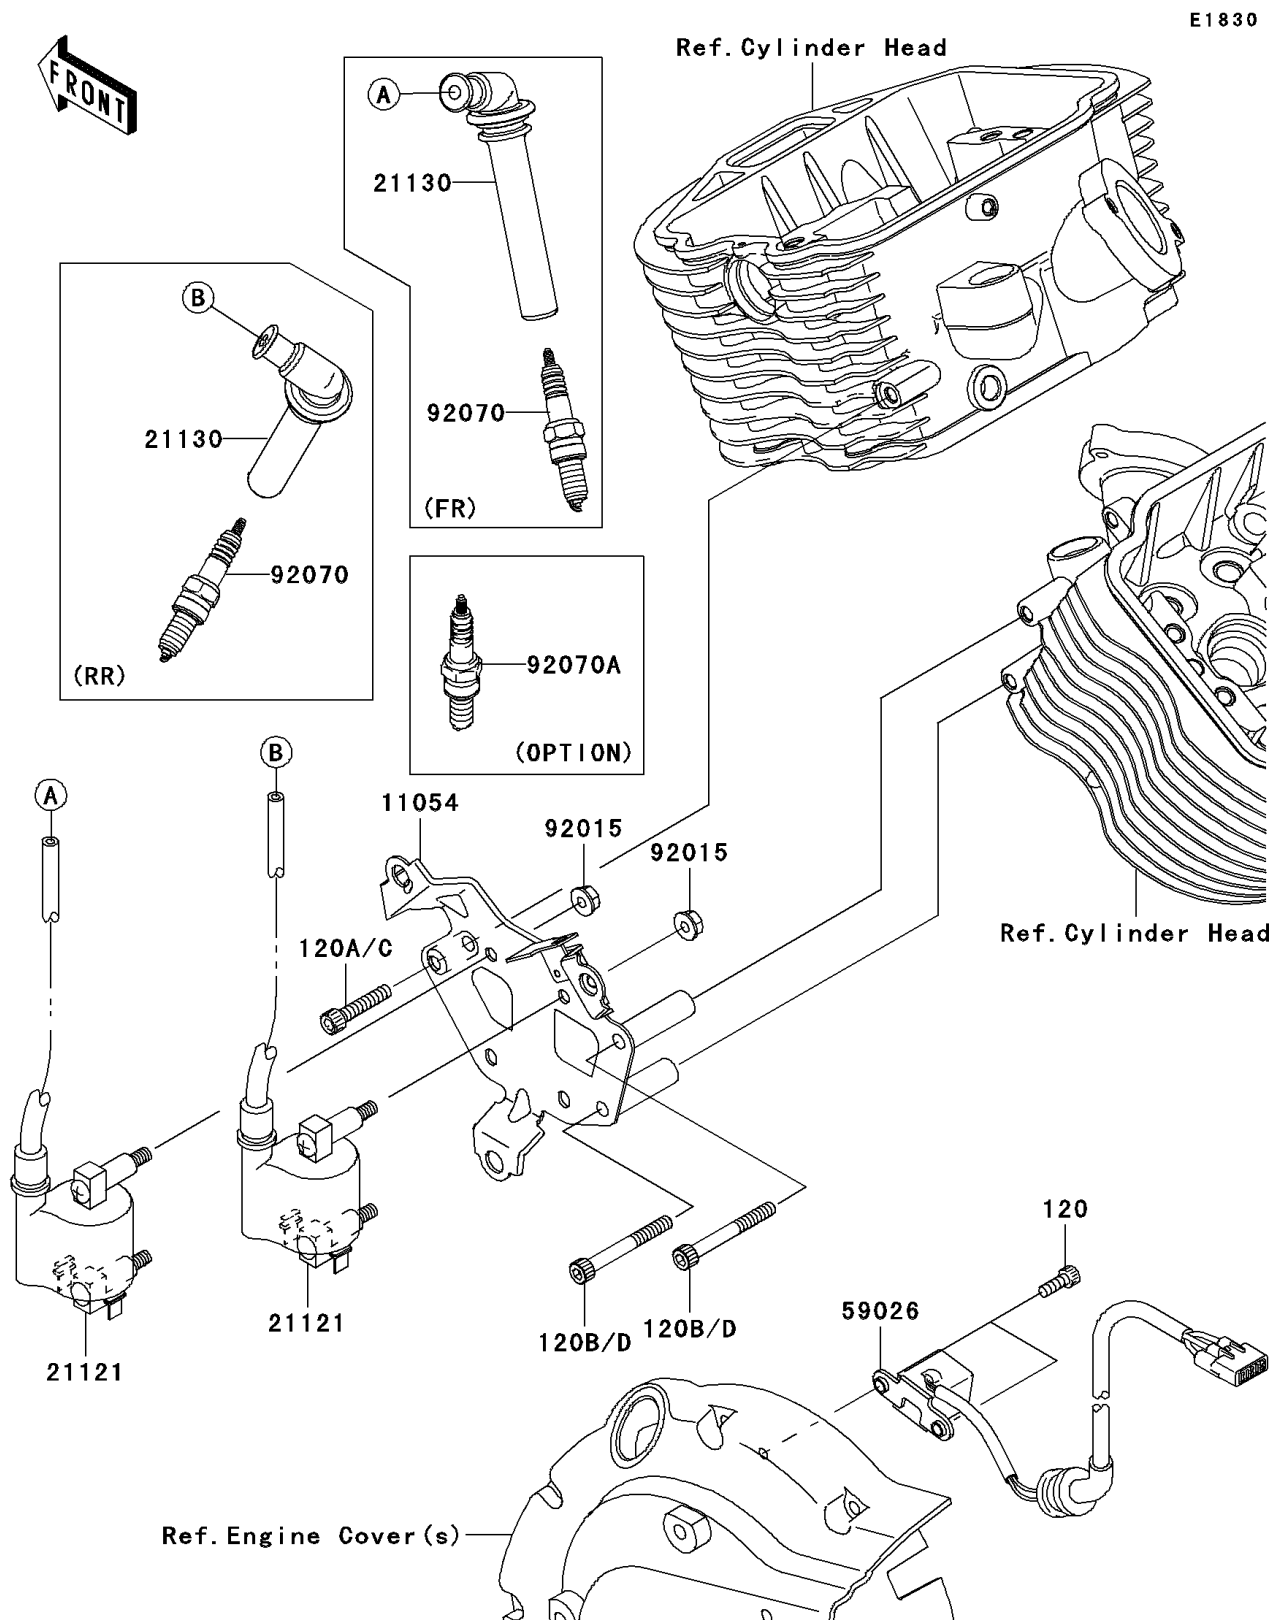

2007 Vulcan 900 Classic

PARTS DIAGRAM

Ignition System

2007 Vulcan 900 Classic

PARTS LIST

Ignition System

ITEM NAME	PART NUMBER	QUANTITY
BOLT-SOCKET,5X14 (Ref # 120)	120CA0514	2
BOLT-SOCKET,6X35 (Ref # 120C)	120CB0635	1
BOLT-SOCKET,6X55 (Ref # 120D)	120CB0655	2
BRACKET,IGNITION COIL (Ref # 11054)	11054-0766	1
COIL-IGNITION (Ref # 21121)	21121-0027	2
CAP-SPARK PLUG (Ref # 21130)	21130-1075	2
COIL-PULSING (Ref # 59026)	59026-0017	1
NUT,FLANGED,6MM (Ref # 92015)	92015-1367	4
PLUG-SPARK,CPR7EA-9(NGK) (Ref # 92070)	92070-0022	AR
PLUG-SPARK,CPR8EA-9(NGK) (Ref # 92070A)	92070-0029	AR