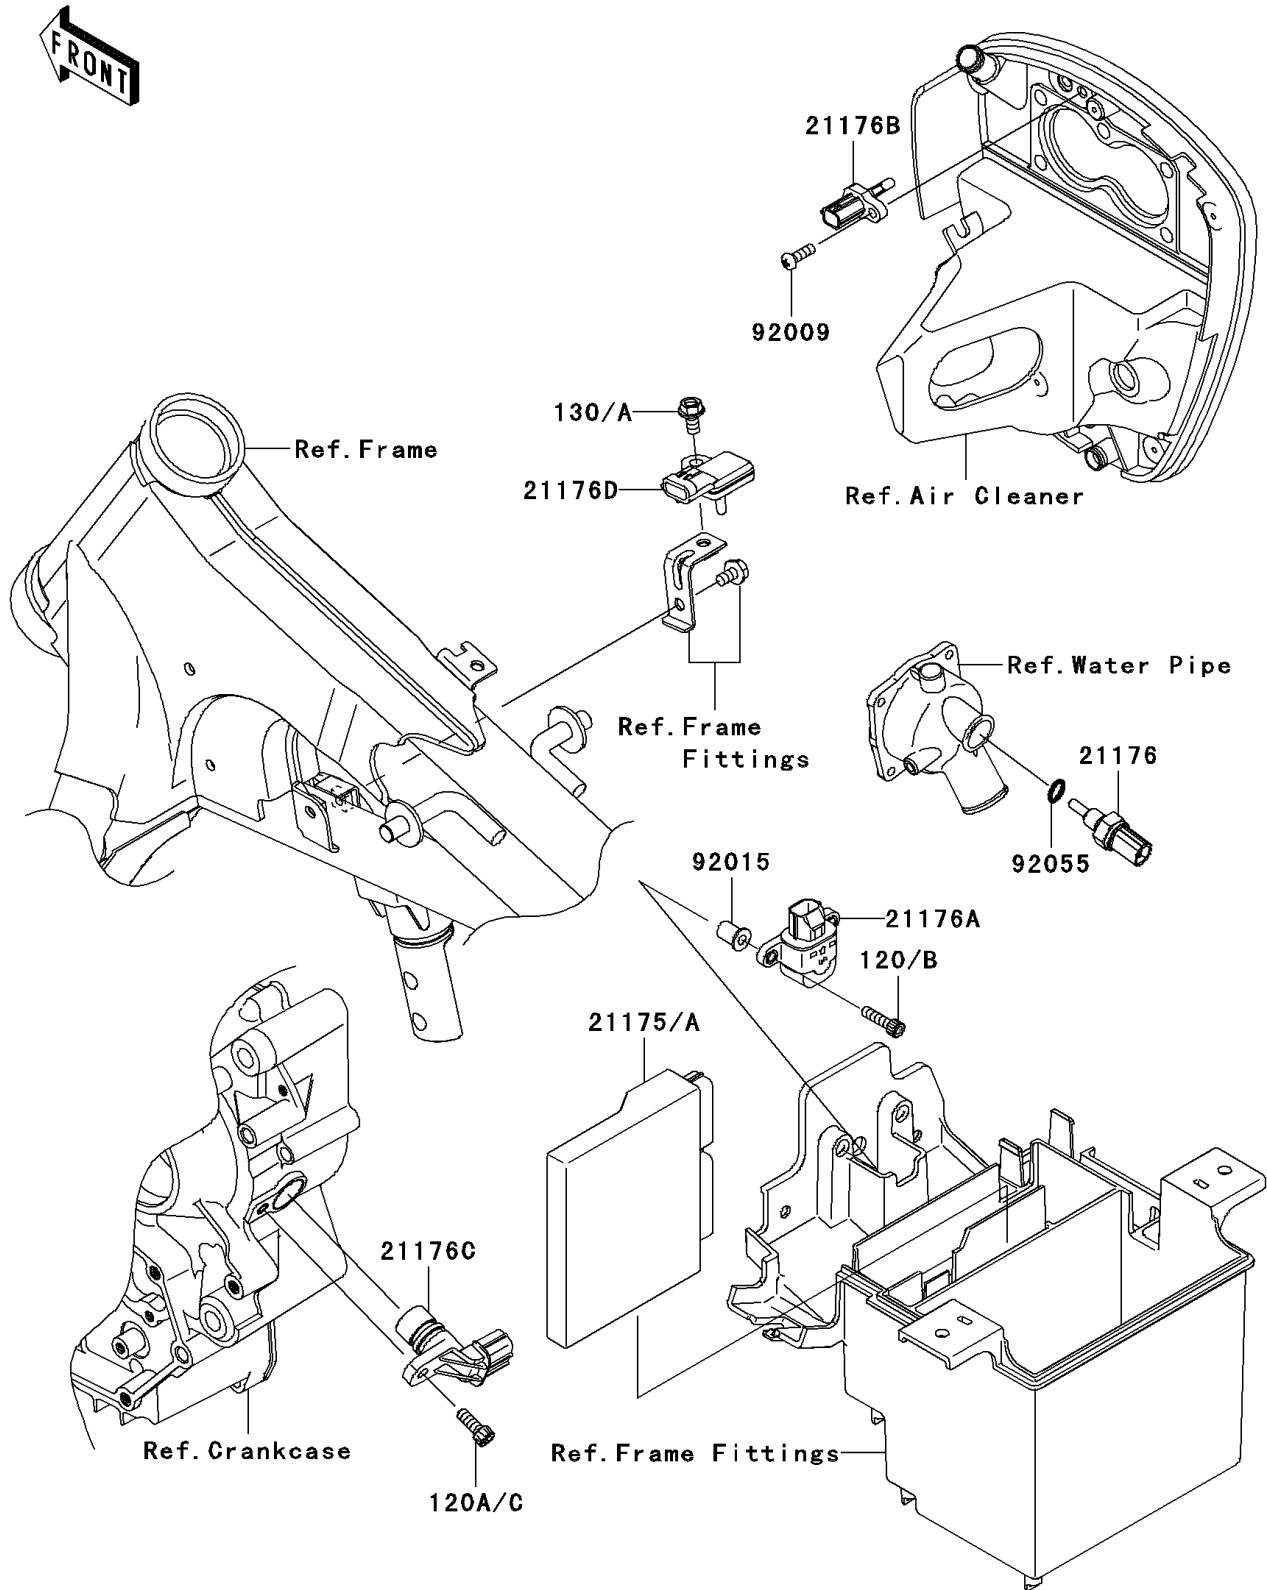

2008 Vulcan® 900 Classic

PARTS DIAGRAM

Fuel Injection

E1530

2008 Vulcan[®] 900 Classic

PARTS LIST

Fuel Injection

ITEM NAME

PART NUMBER

QUANTITY
