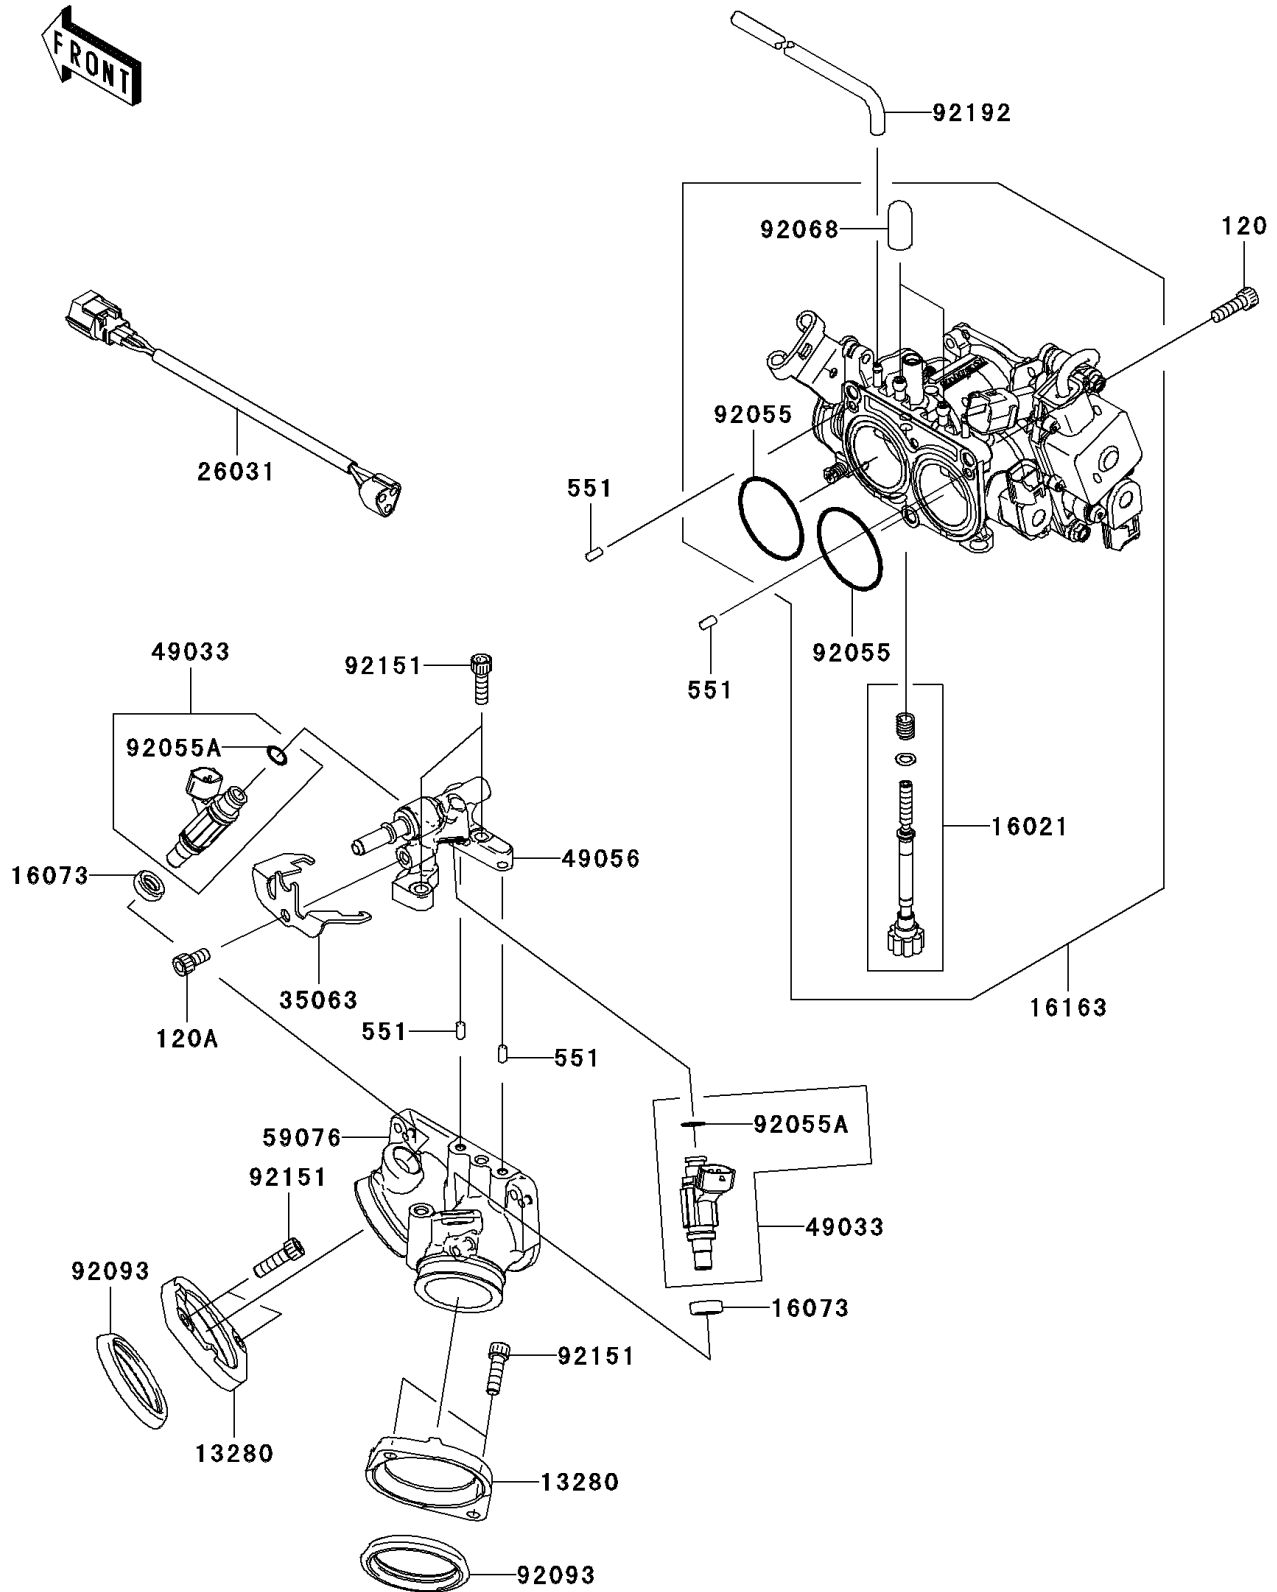

2006 Vulcan 900 Classic

PARTS DIAGRAM

Throttle(B6F/B7F)

E1510

2006 Vulcan 900 Classic

PARTS LIST

Throttle(B6F/B7F)

ITEM NAME

PART NUMBER

QUANTITY
