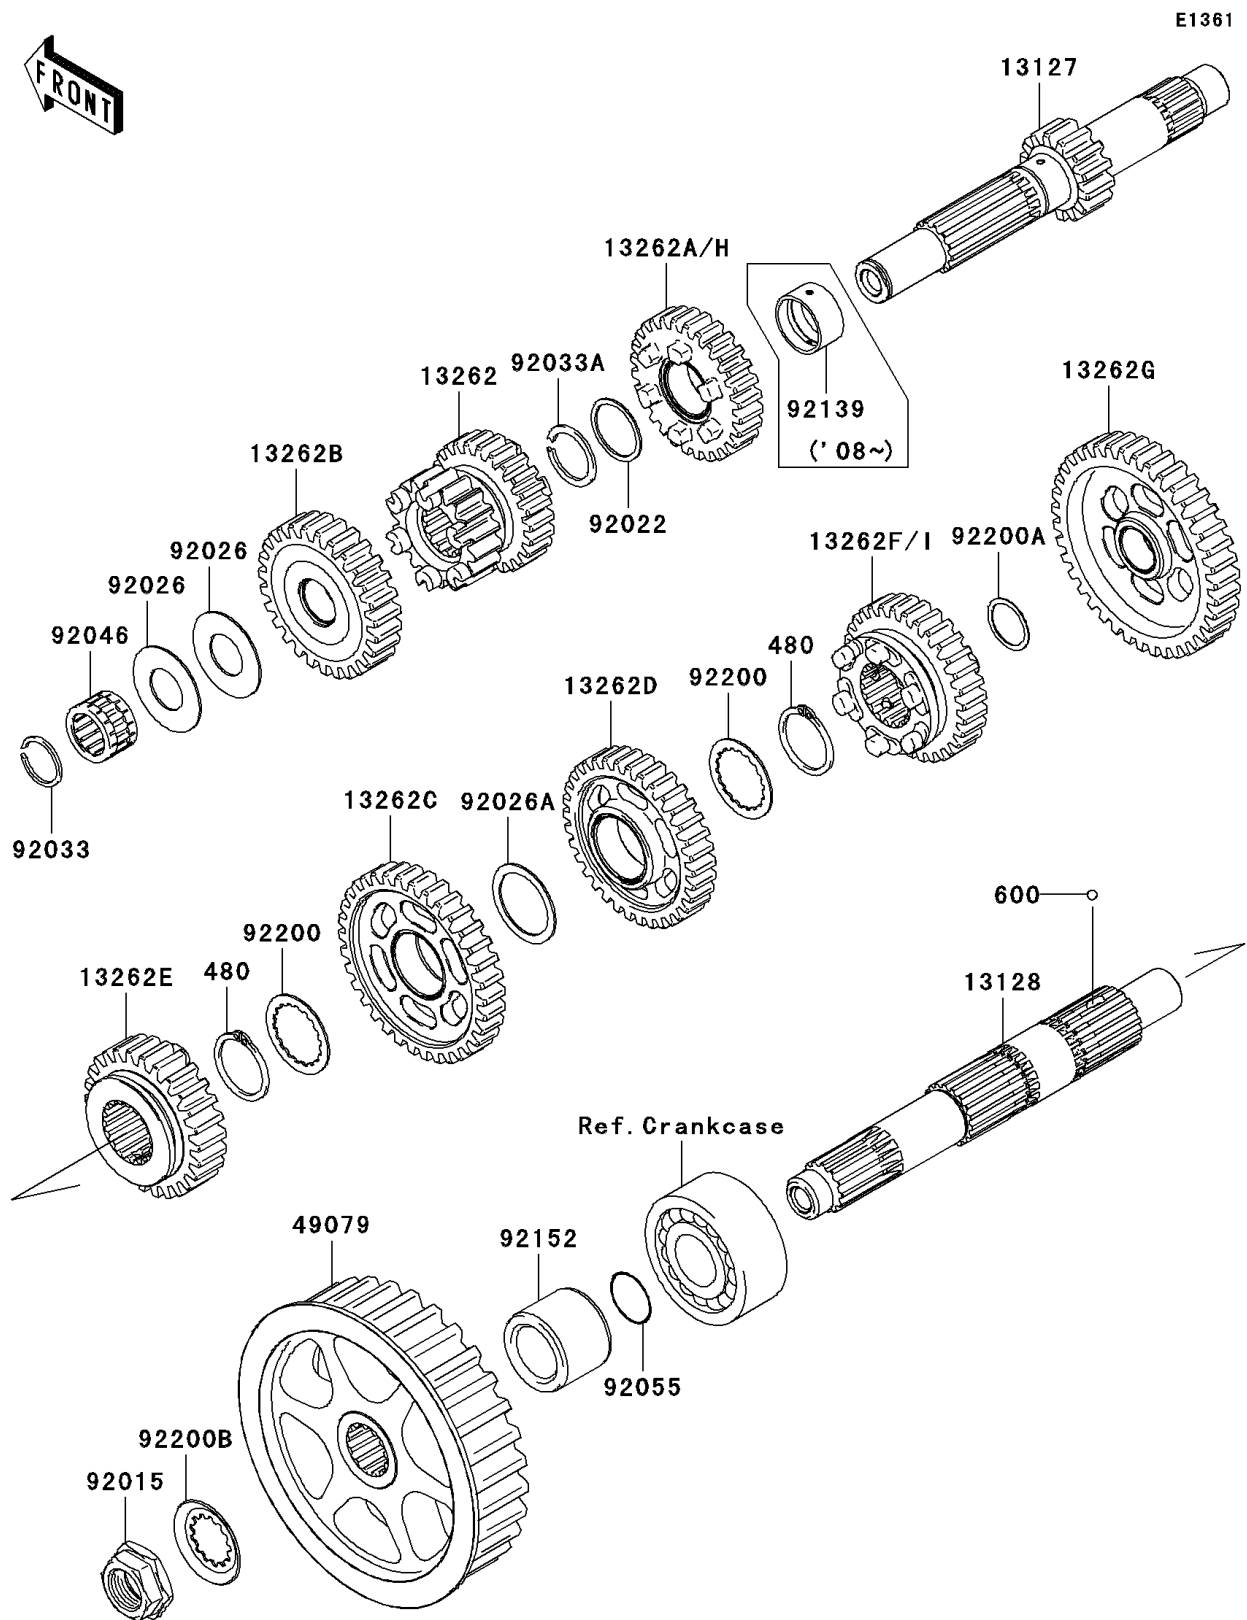

2008 Vulcan® 900 Classic

PARTS DIAGRAM

Transmission

2008 Vulcan® 900 Classic

PARTS LIST

Transmission

ITEM NAME

PART NUMBER

QUANTITY
