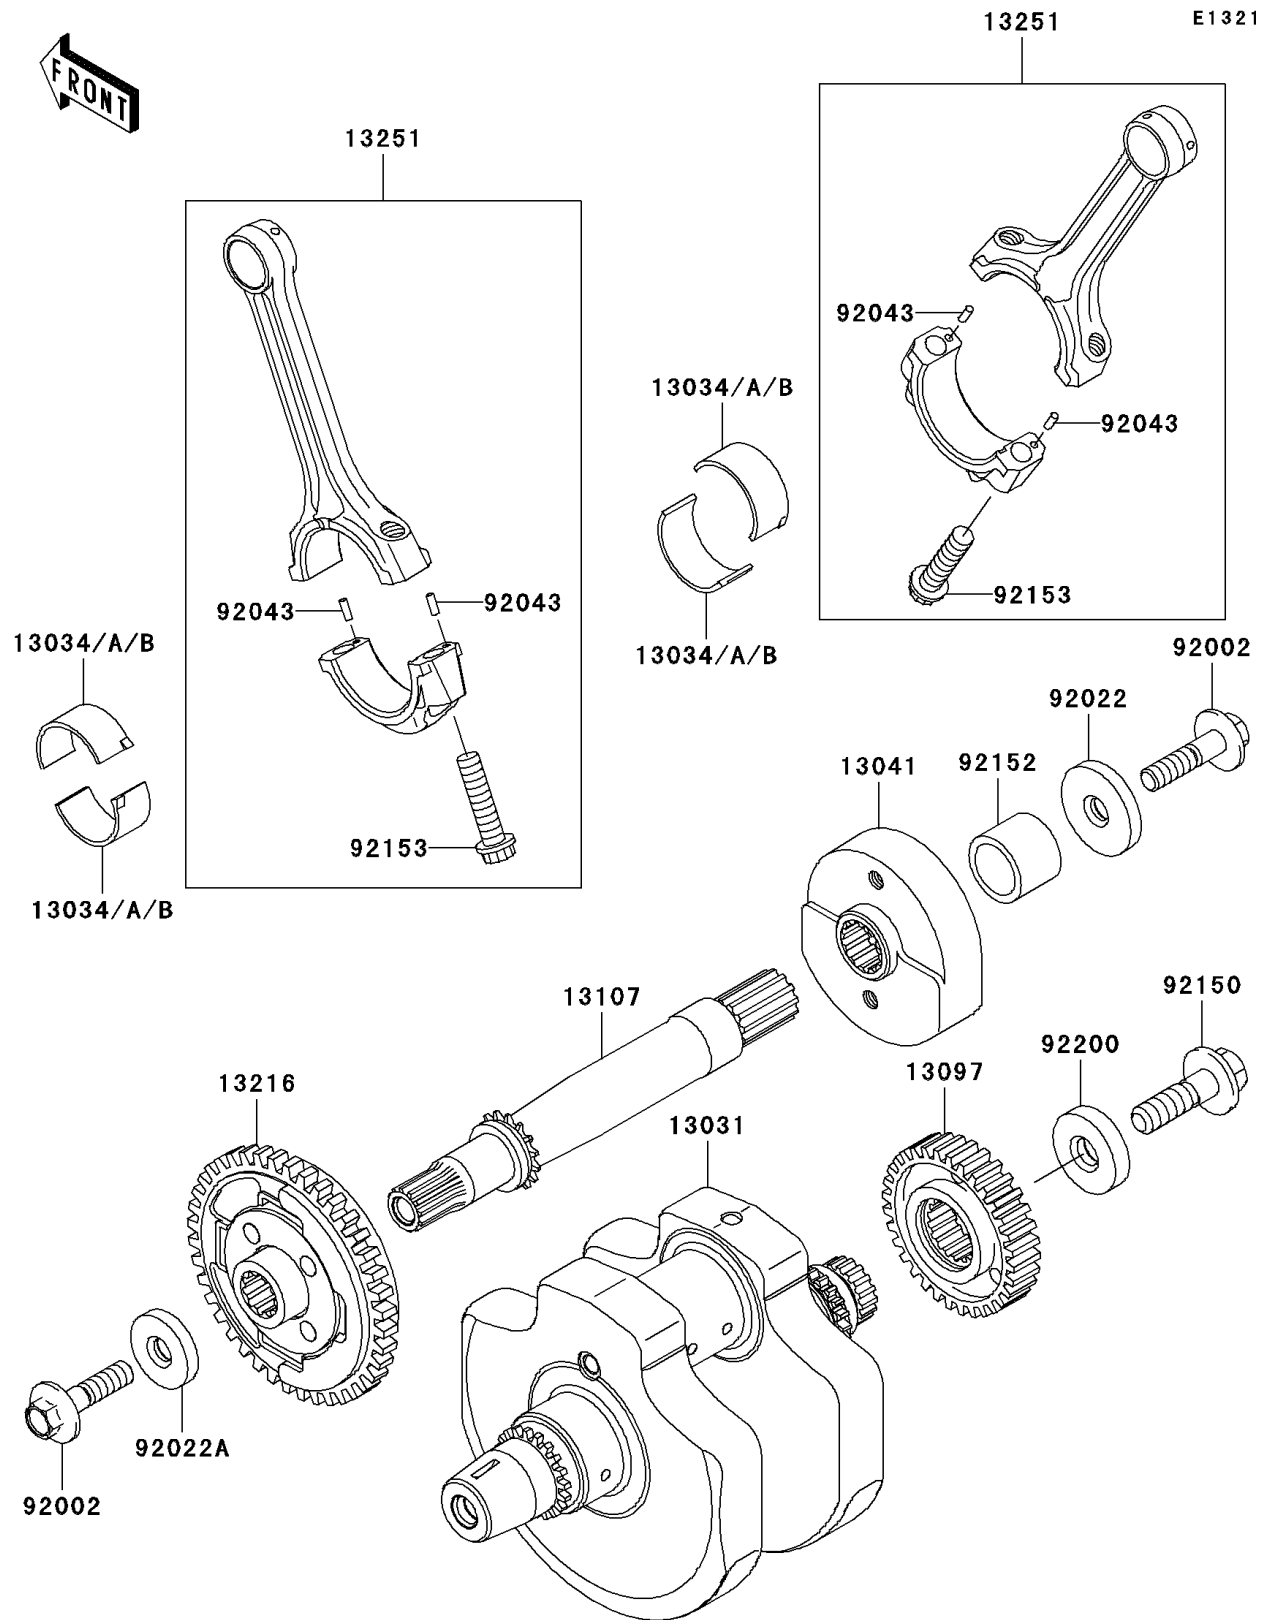

2010 Vulcan® 900 Classic

PARTS DIAGRAM

Crankshaft

2010 Vulcan® 900 Classic

PARTS LIST

Crankshaft

ITEM NAME

PART NUMBER

QUANTITY
