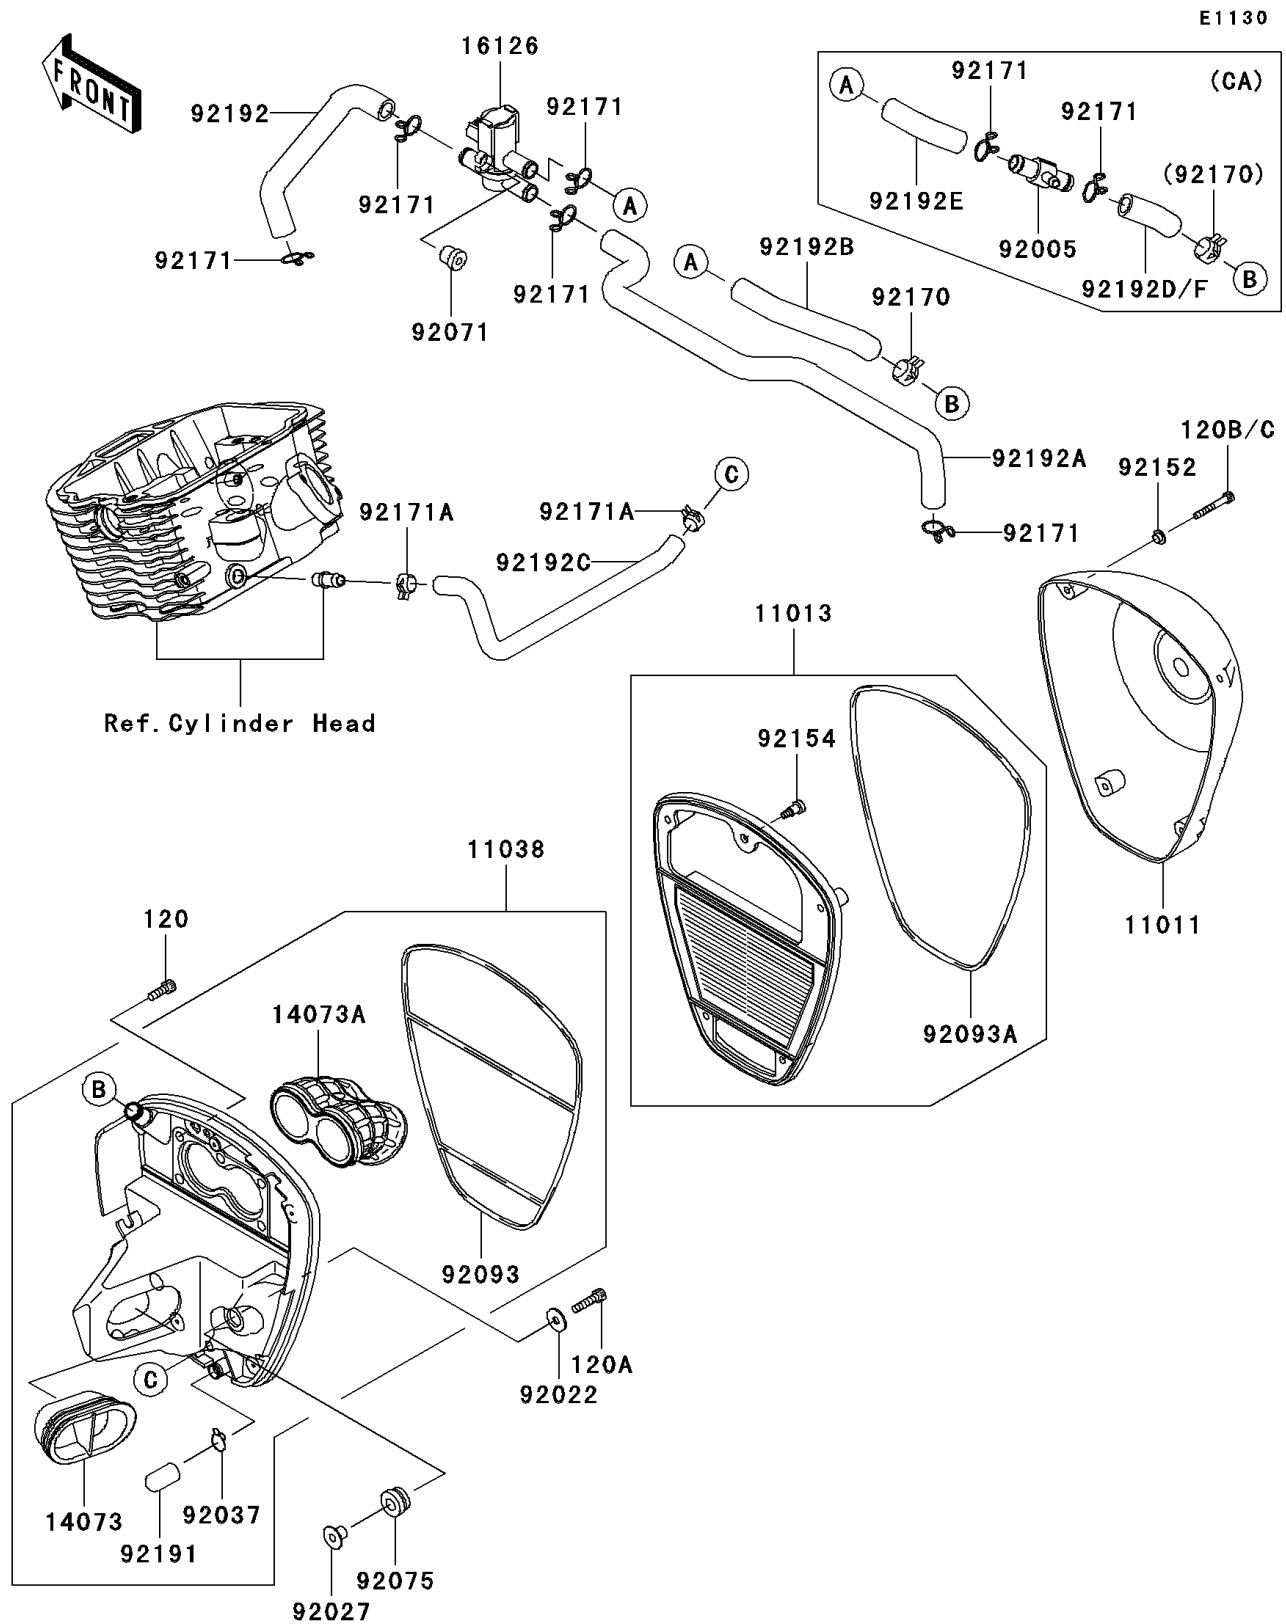

2010 Vulcan® 900 Classic

PARTS DIAGRAM

Air Cleaner

2010 Vulcan® 900 Classic

PARTS LIST

Air Cleaner

ITEM NAME

PART NUMBER

QUANTITY
