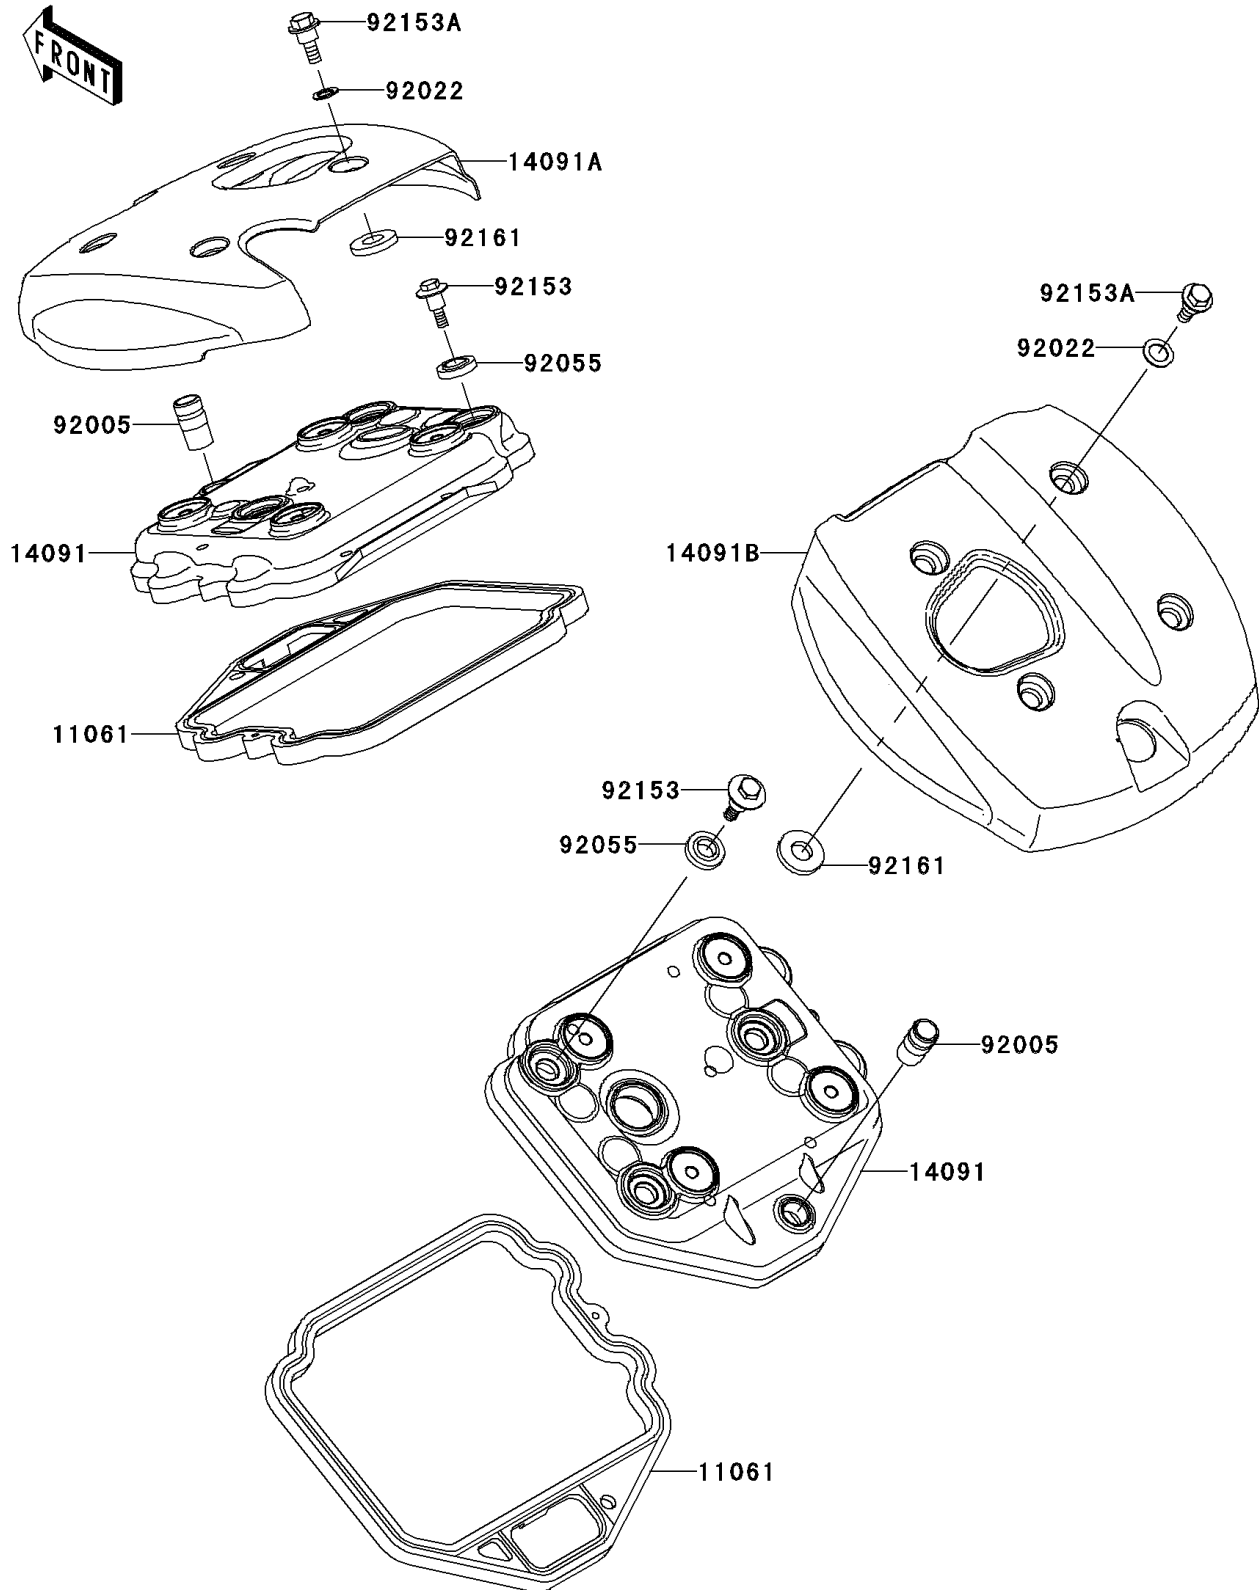

2006 Vulcan 900 Classic

PARTS DIAGRAM Cylinder Head Cover

E1112

2006 Vulcan 900 Classic

PARTS LIST

Cylinder Head Cover

ITEM NAME

PART NUMBER

QUANTITY
