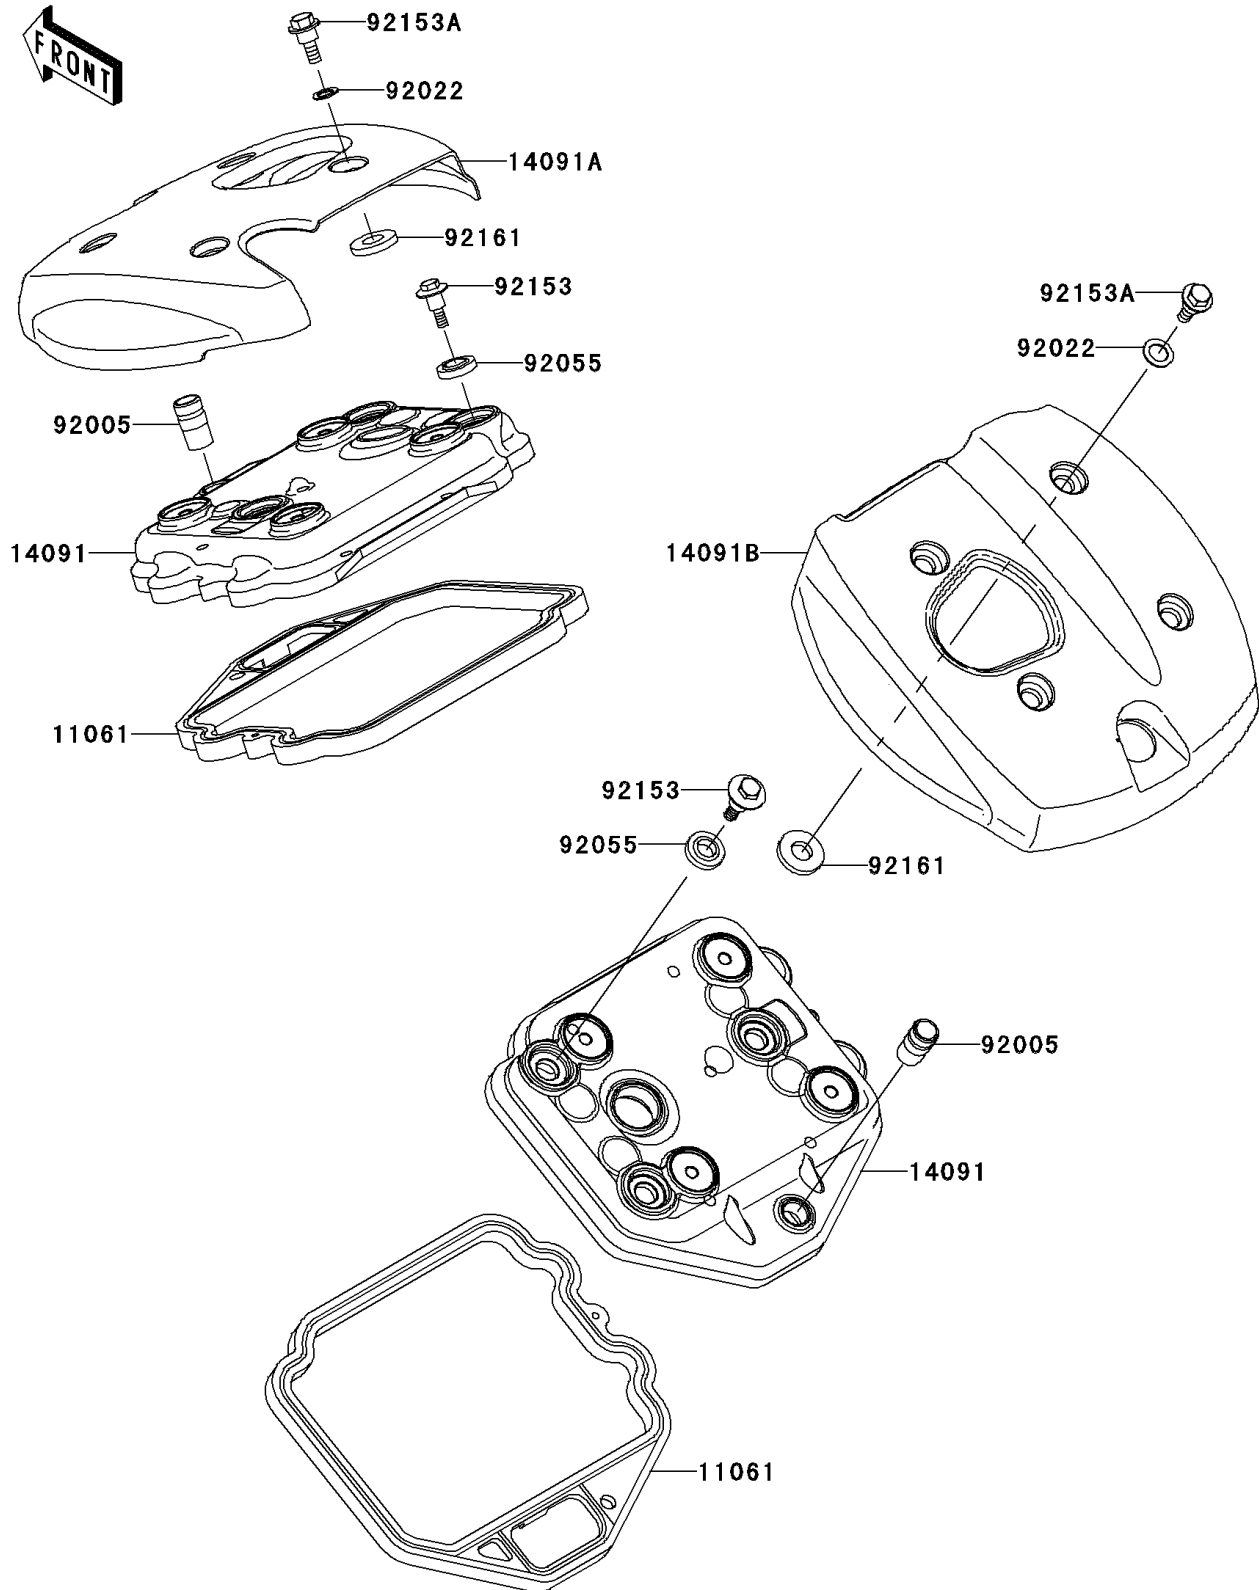

2006 Vulcan 900 Classic

PARTS DIAGRAM Cylinder Head Cover

E1112

2006 Vulcan 900 Classic

PARTS LIST

Cylinder Head Cover

ITEM NAME	PART NUMBER	QUANTITY
GASKET,HEAD COVER (Ref # 11061)	11061-0261	2
COVER,HEAD (Ref # 14091)	14091-0506	2
COVER,TOP,FR (Ref # 14091A)	14091-0507	1
COVER,TOP,RR (Ref # 14091B)	14091-0508	1
FITTING (Ref # 92005)	92005-0052	2
WASHER,10.2X16X1 (Ref # 92022)	92022-1829	8
RING-O,HEAD COVER BOLT (Ref # 92055)	92055-1352	6
BOLT,HEAD COVER (Ref # 92153)	92153-0793	6
BOLT,FLANGED,6X19 (Ref # 92153A)	92153-1400	8
DAMPER (Ref # 92161)	92161-0366	8