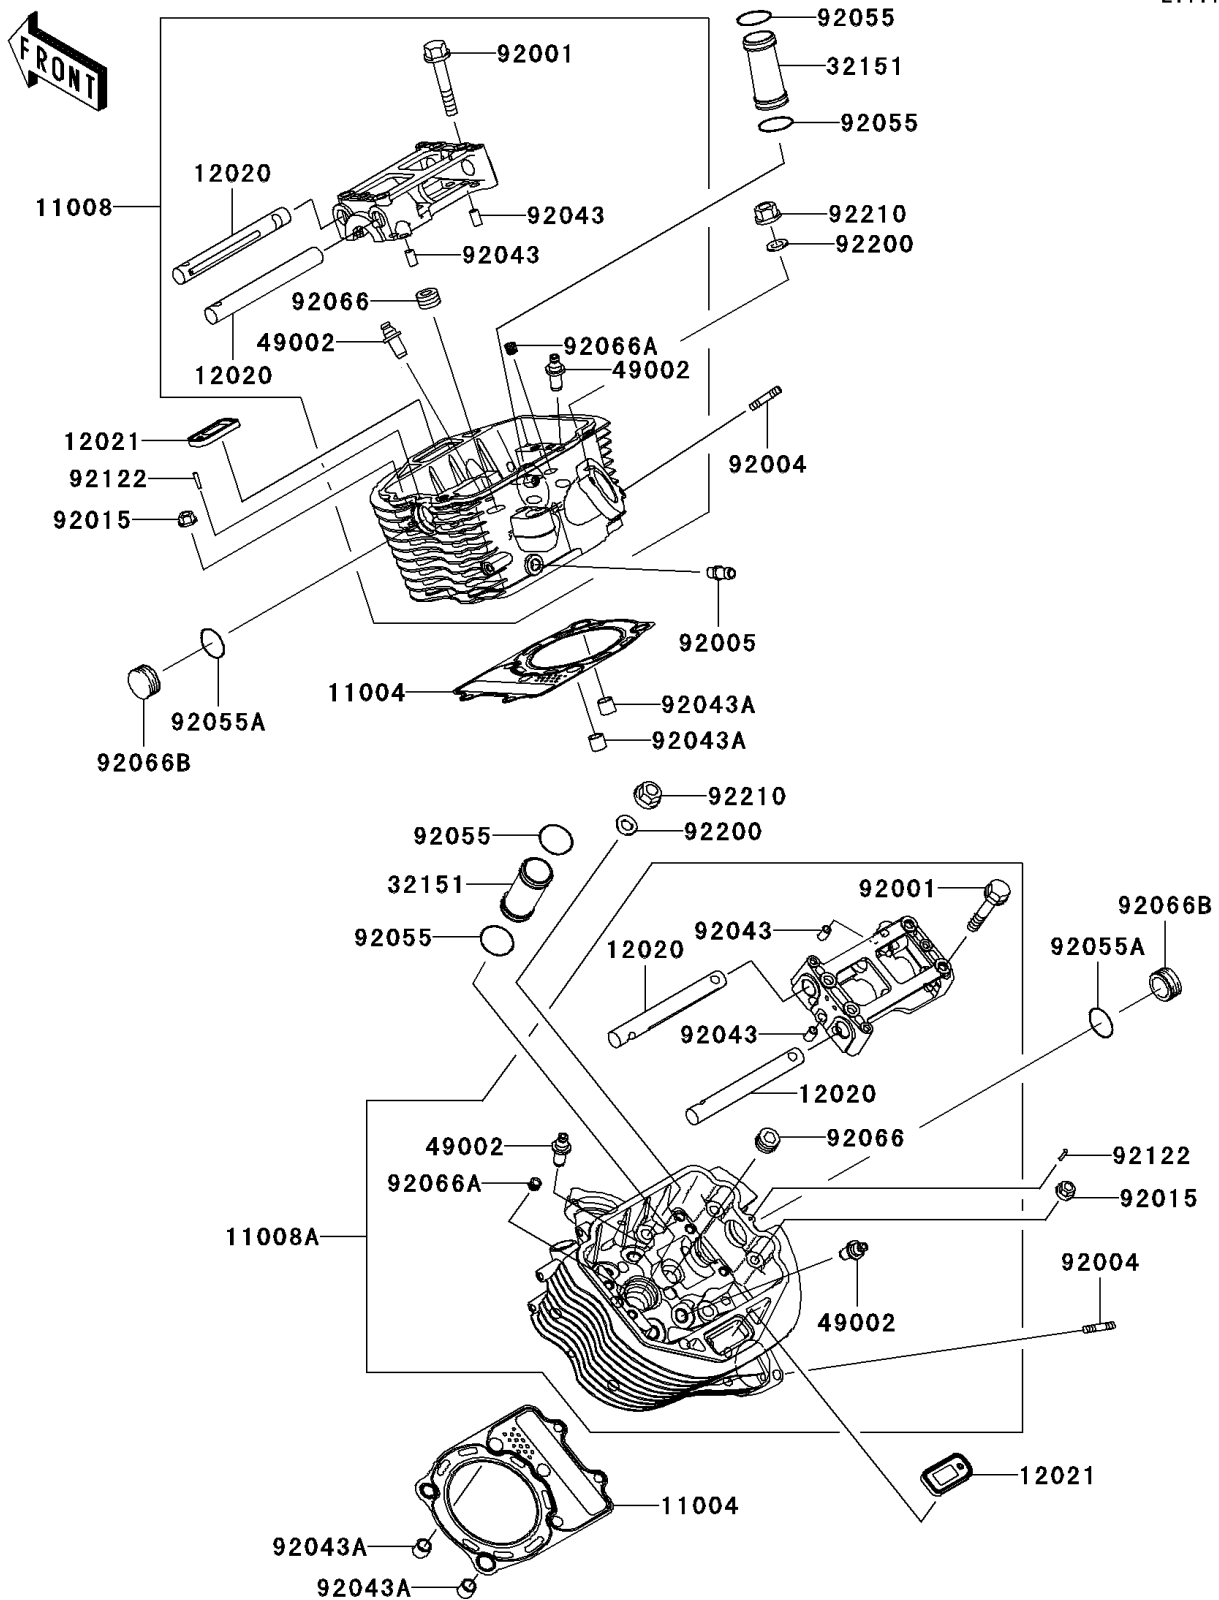

2008 Vulcan® 900 Classic

PARTS DIAGRAM

Cylinder Head

E1111

2008 Vulcan® 900 Classic

PARTS LIST

Cylinder Head

ITEM NAME

PART NUMBER

QUANTITY
