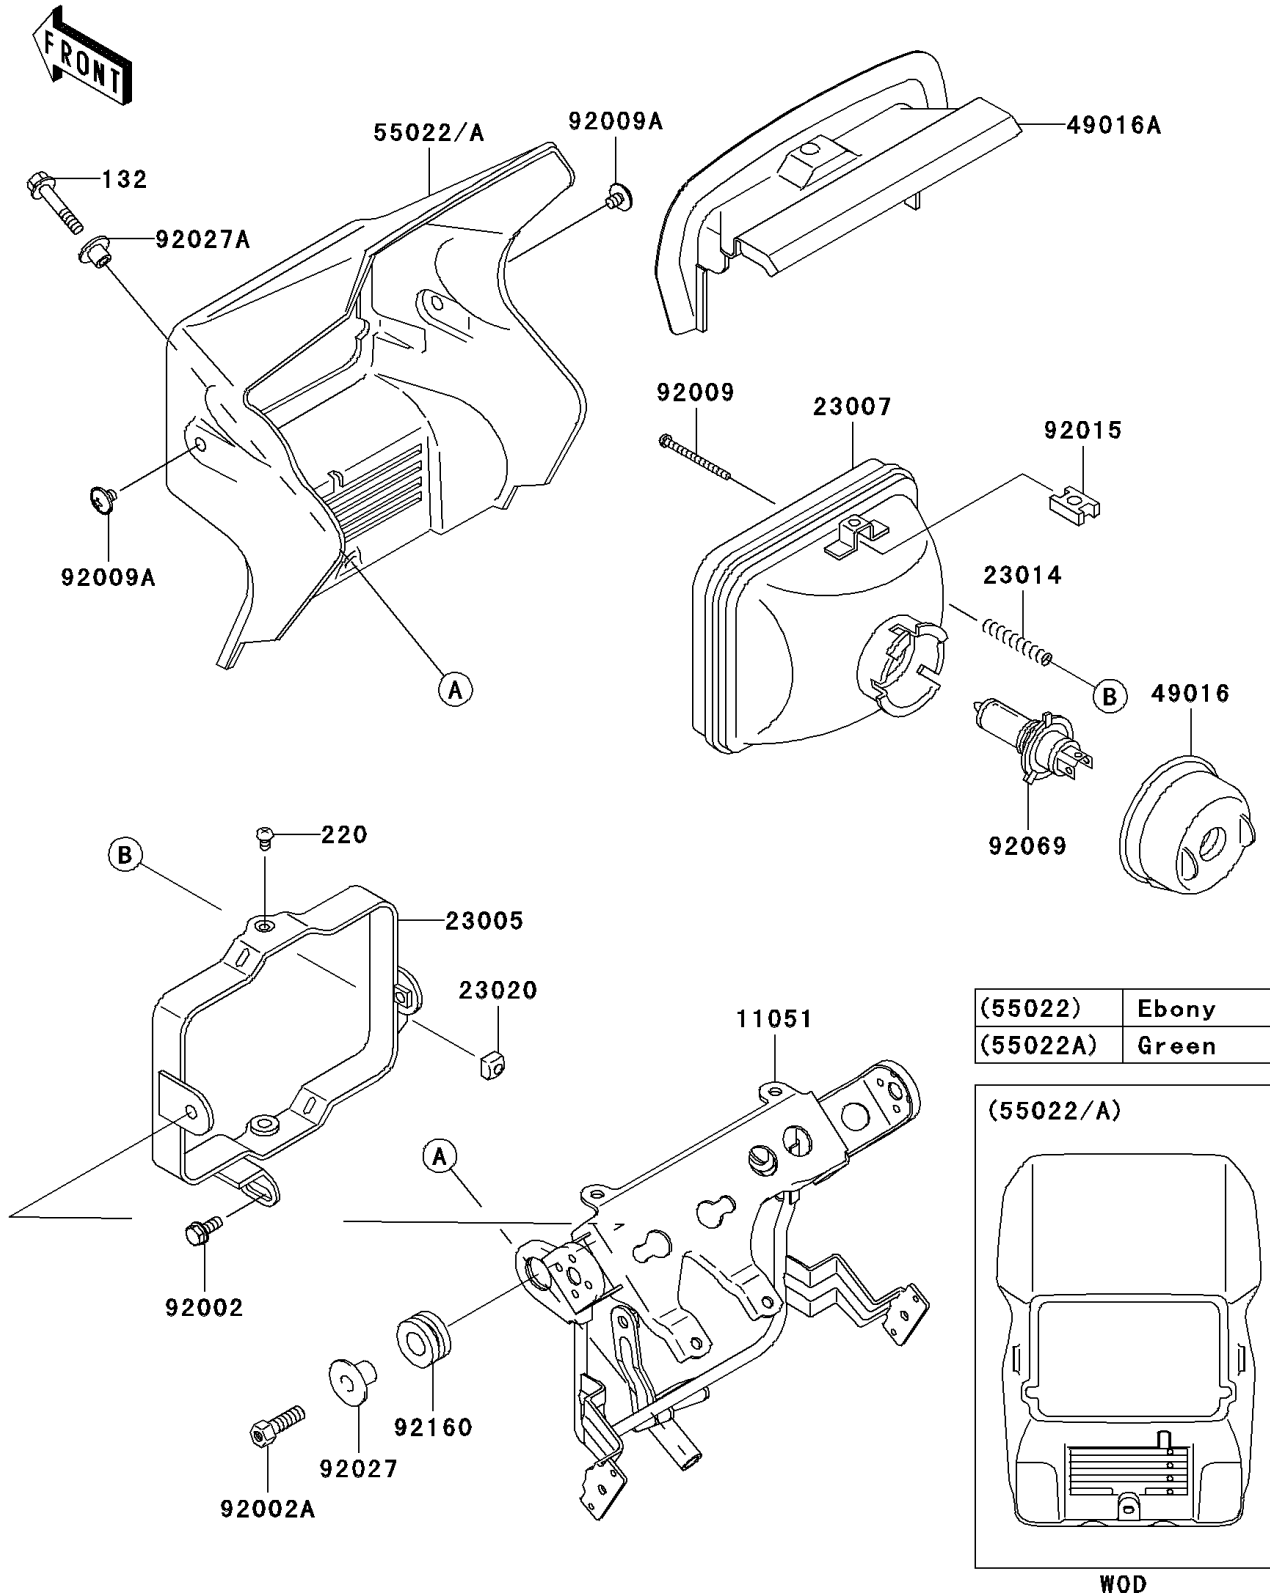

2010 Super Sherpa (Canada Only)

PARTS DIAGRAM

Headlight(s)

F2710

2010 Super Sherpa (Canada Only)

PARTS LIST

Headlight(s)

ITEM NAME	PART NUMBER	QUANTITY
-----------	-------------	----------
