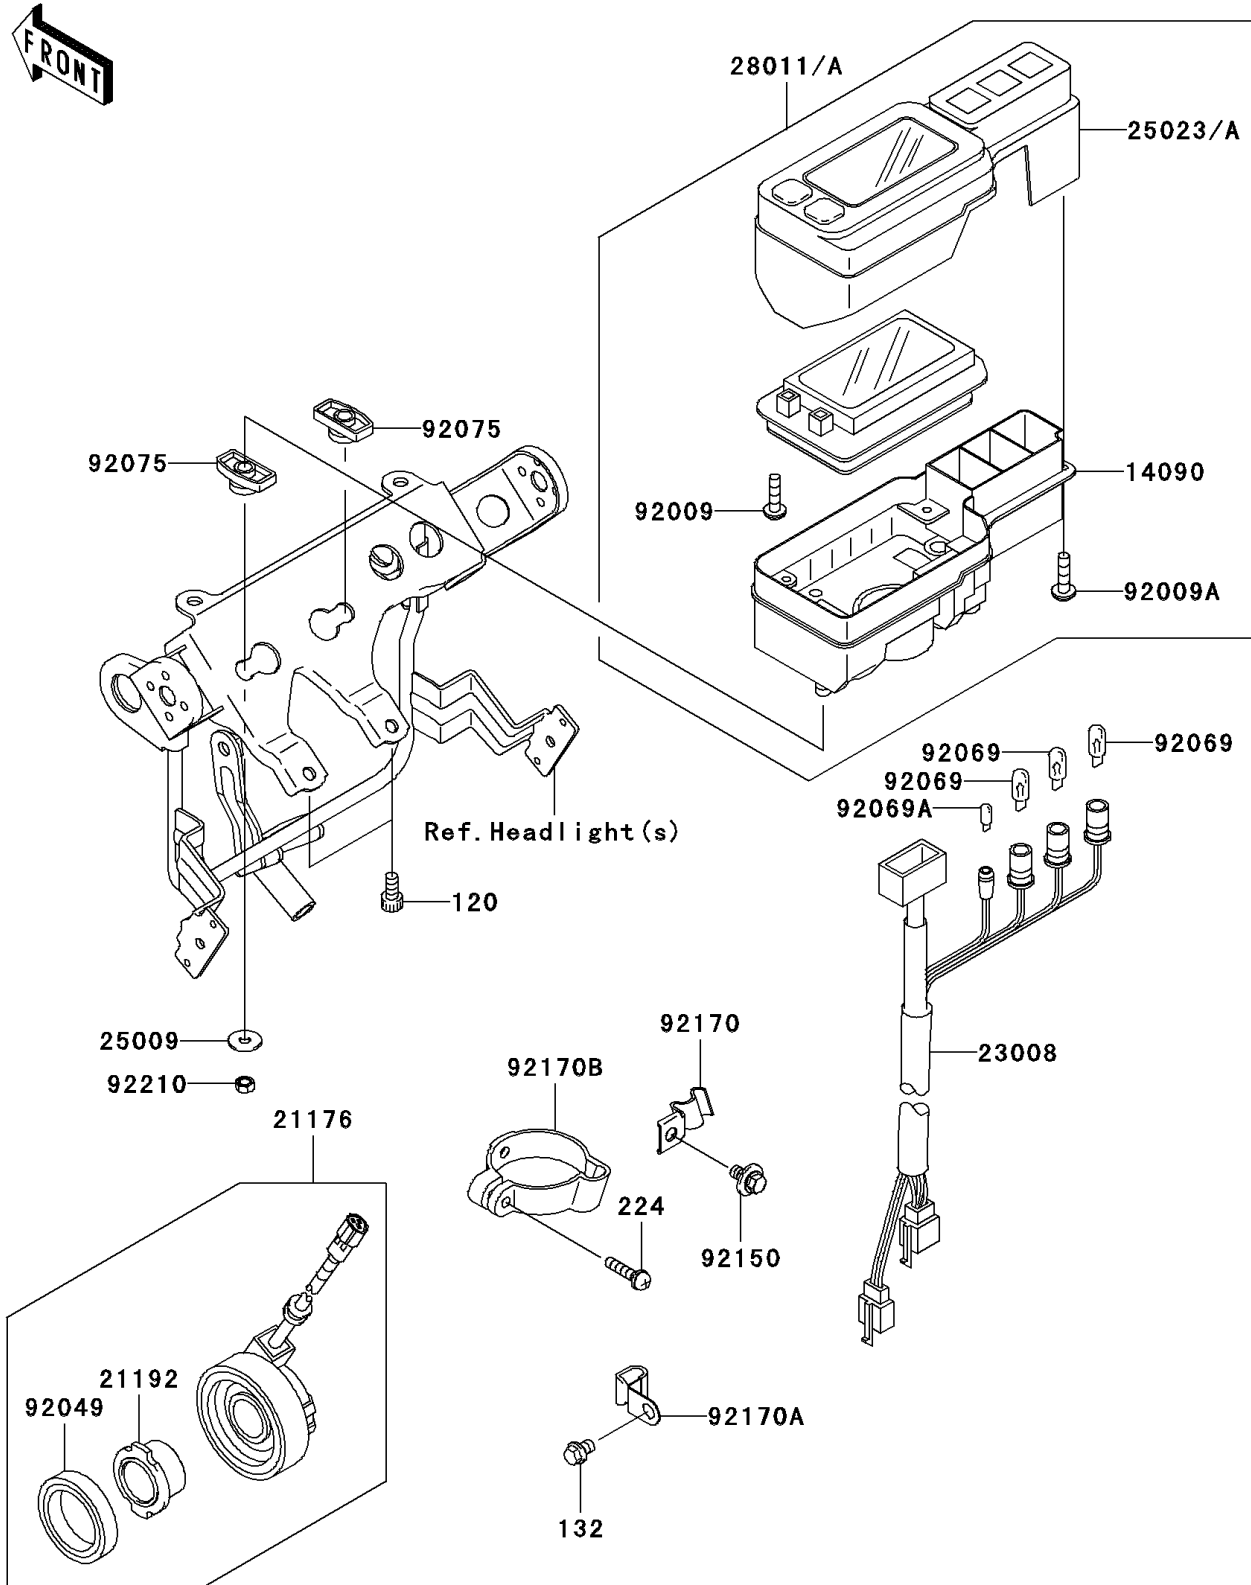

2010 Super Sherpa (Canada Only)

PARTS DIAGRAM

Meter(s)

F2530

2010 Super Sherpa (Canada Only)

Kawasaki
Let the Good Times Roll®

PARTS LIST

Meter(s)

ITEM NAME	PART NUMBER	QUANTITY
-----------	-------------	----------
