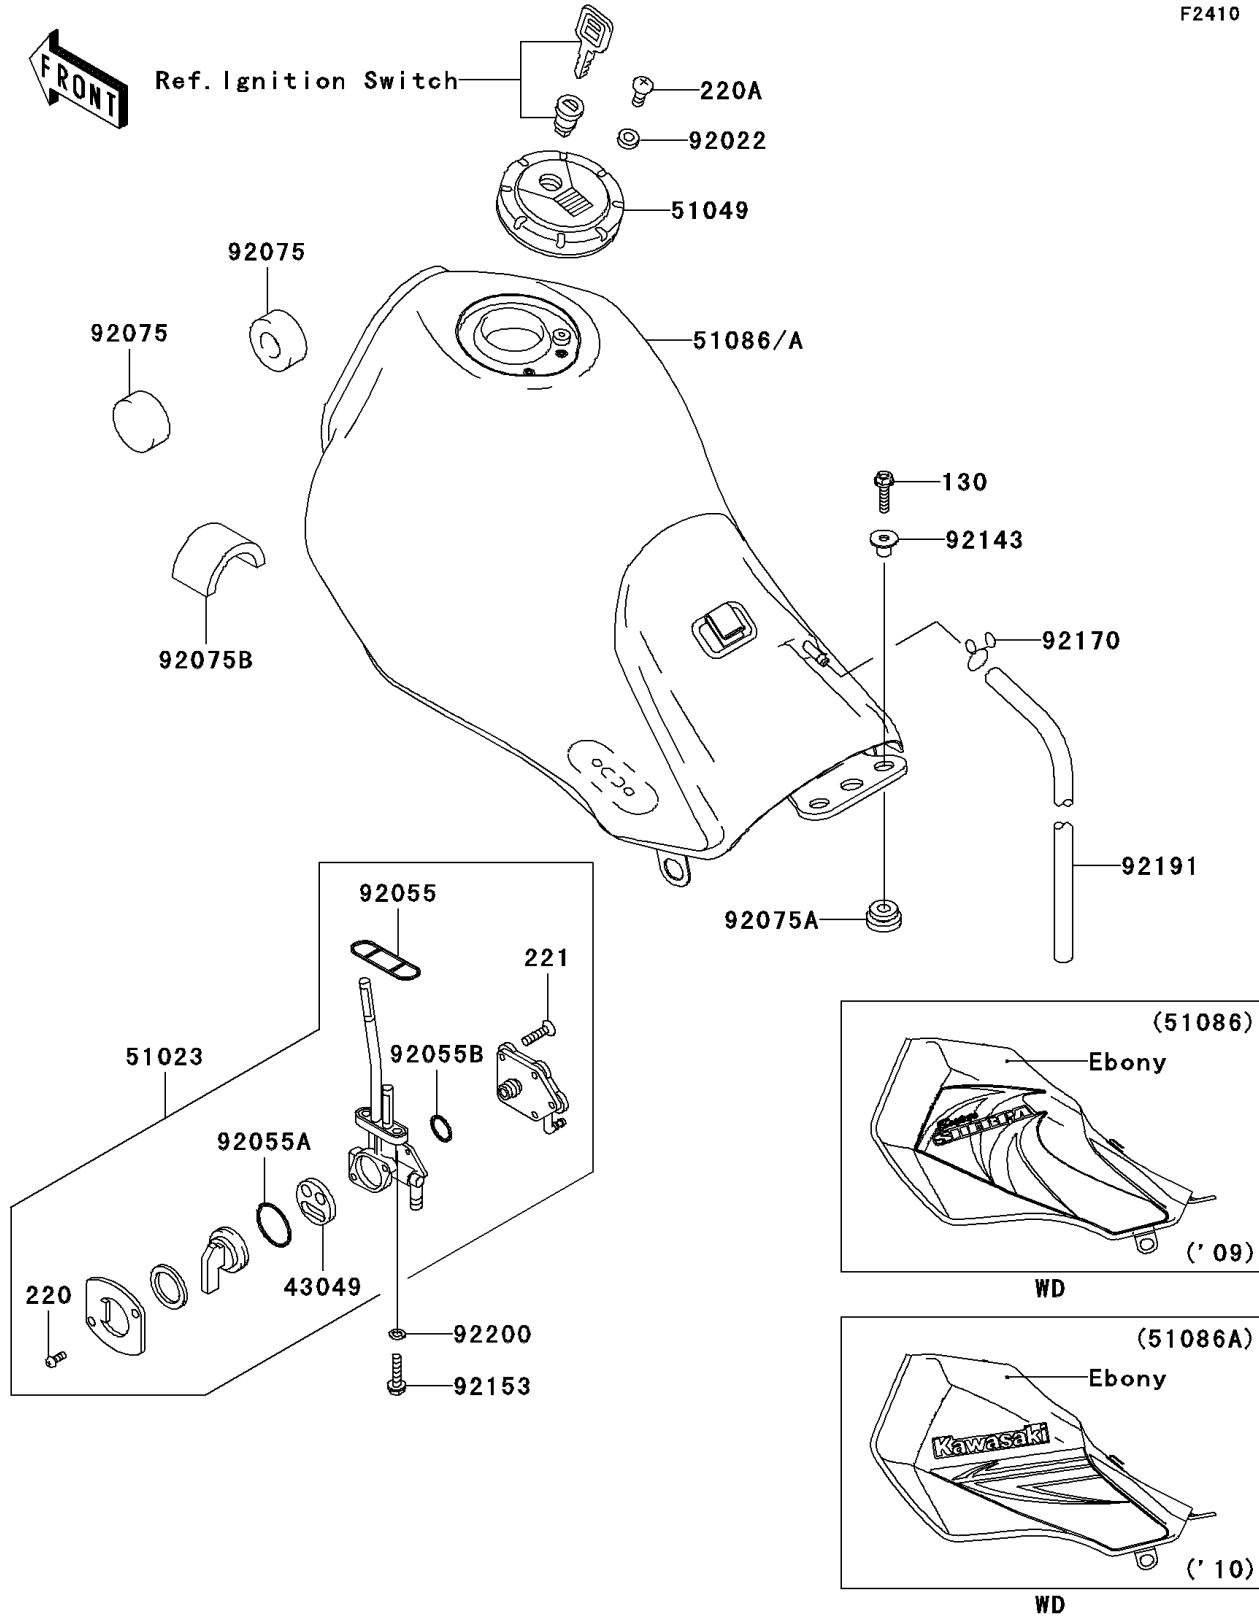

2010 Super Sherpa (Canada Only)

PARTS DIAGRAM

Fuel Tank

F2410

2010 Super Sherpa (Canada Only)

PARTS LIST

Fuel Tank

ITEM NAME	PART NUMBER	QUANTITY
-----------	-------------	----------
