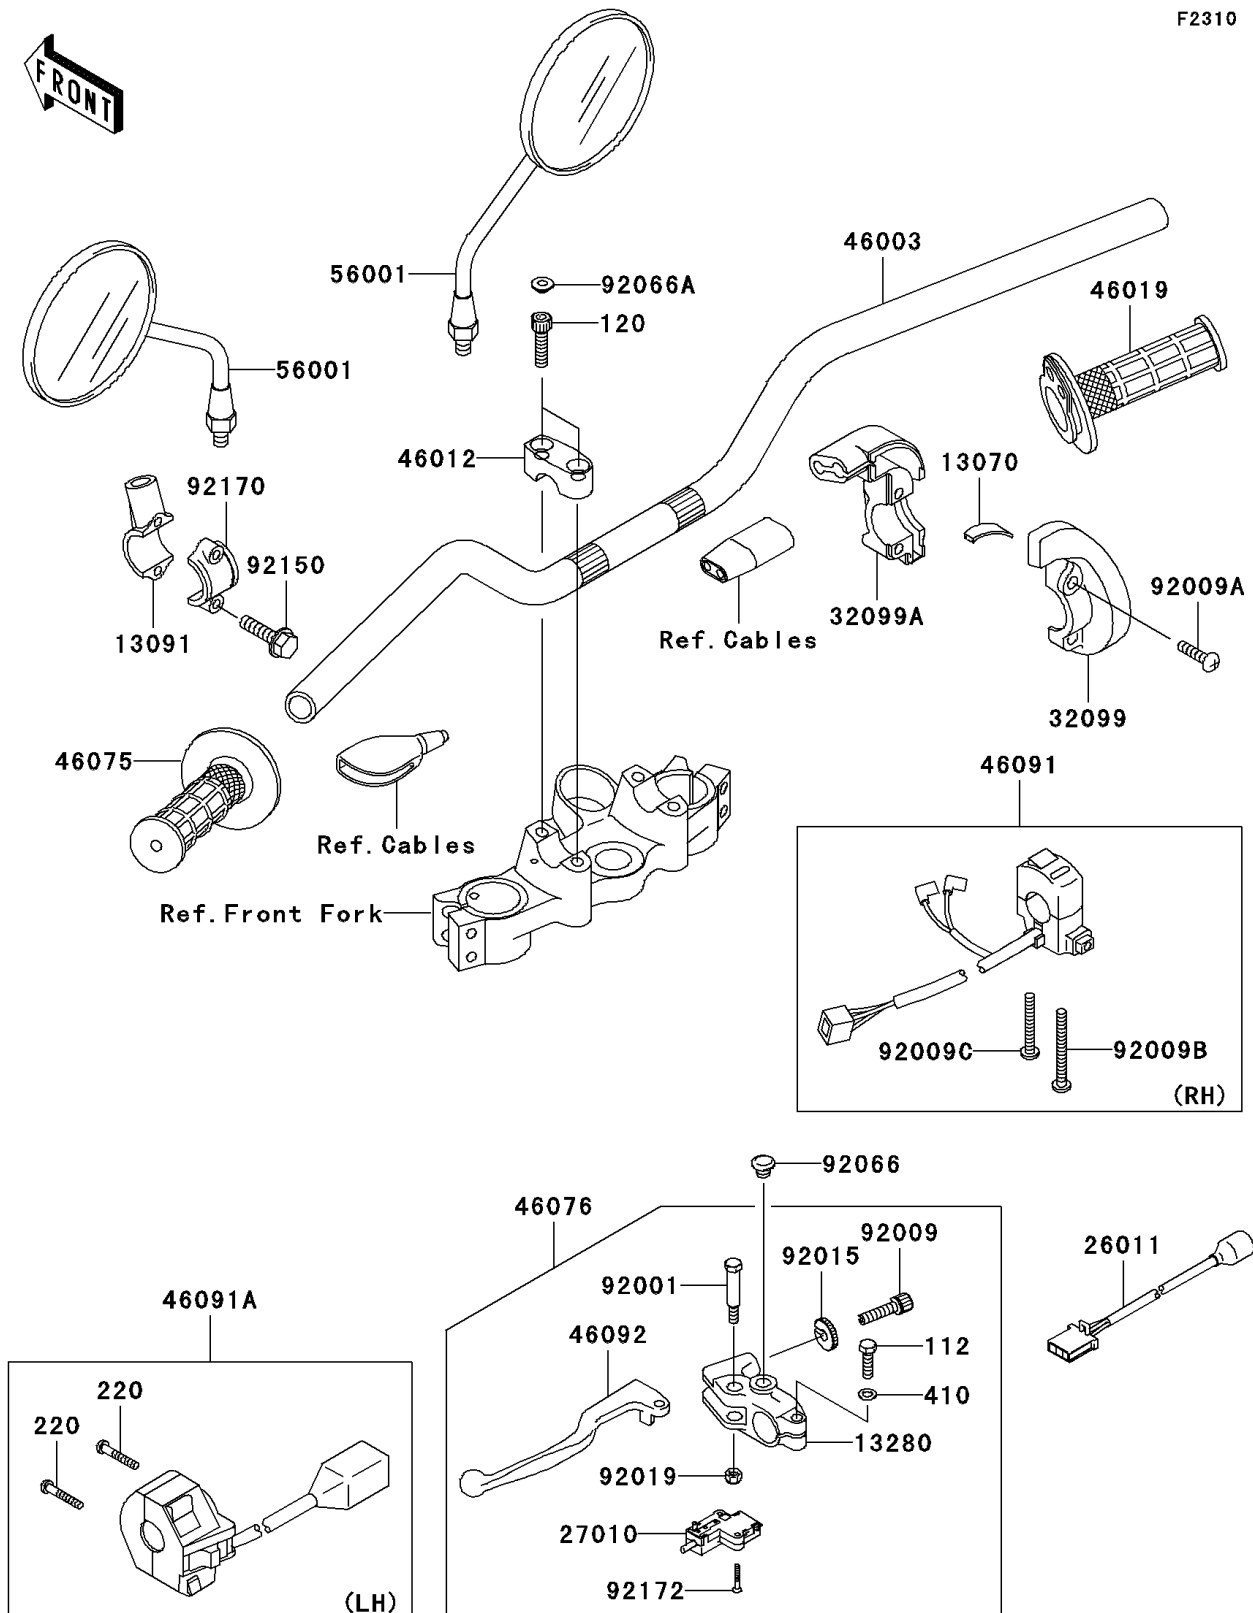

2010 Super Sherpa (Canada Only)

PARTS DIAGRAM

Handlebar

2010 Super Sherpa (Canada Only)

PARTS LIST

Handlebar

ITEM NAME	PART NUMBER	QUANTITY
-----------	-------------	----------
